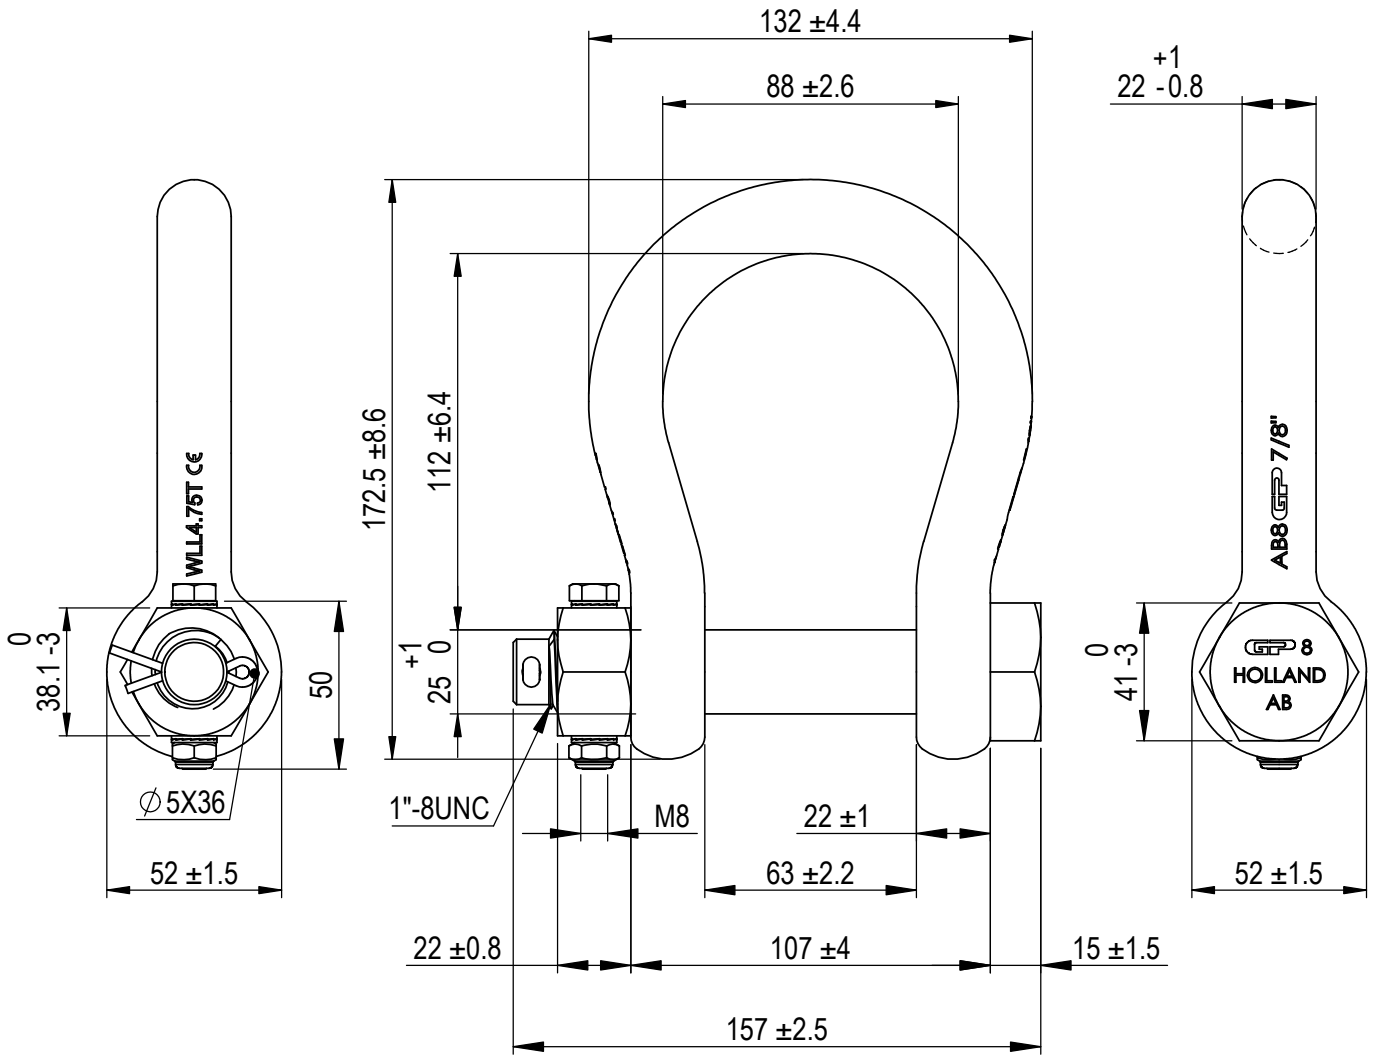

Green Pin BigMouth® Bow Shackle FN

Group : G-4243

Part : ASGHMB22FN

WLL : 4.75 t

We reserve the right to make amendments on specifications in this drawing without prior notification.

| Rev. | Description | Date | Drawn |
|------|-------------|----------|-------|
| 0 | First Issue | 2024-8-1 | DL |

P.O. Box 57, 3360 AB Sliedrecht (The Netherlands)
 Industrieweg 6, 3361 HJ Sliedrecht
 Tel. +31(0)184-413300 www.greenpin.com

| | | | |
|----------------|--------|------|---|
| Format | A4 | | |
| Scale | 1:2.25 | | |
| Drawing number | 6885 | Rev. | O |