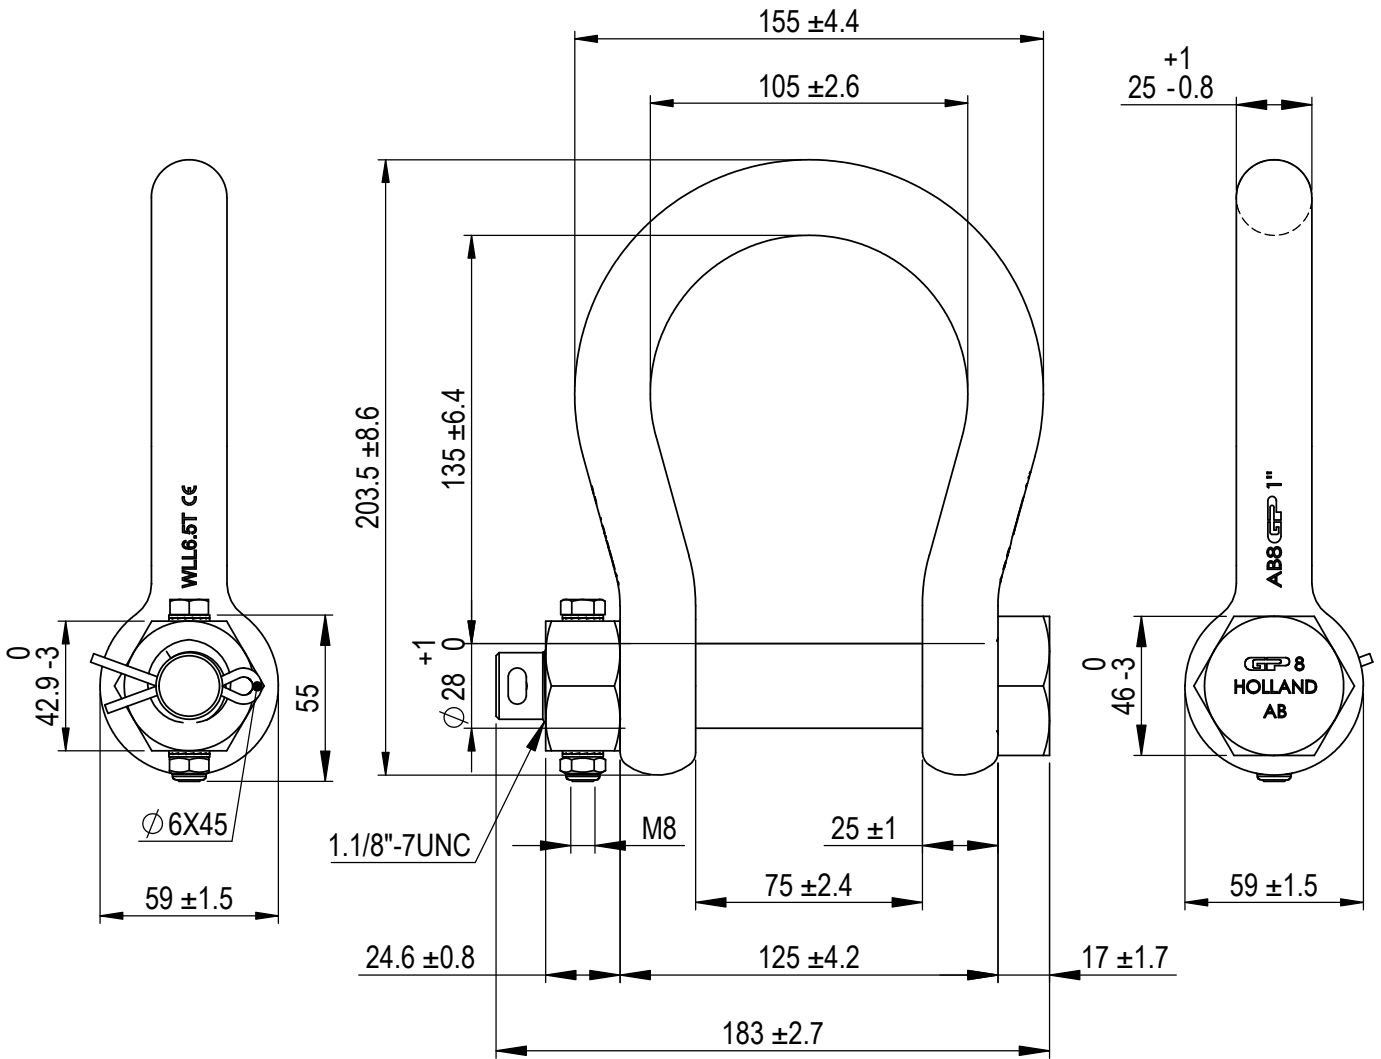

Green Pin BigMouth® Bow Shackle FN

Group : G-4243

Part : ASGHMB25FN

WLL : 6.5 t

We reserve the right to make amendments on specifications in this drawing without prior notification.

Rev.	Description	Date	Drawn
0	First Issue	2024-8-1	DL

**Green Pin®**  
P.O. Box 57, 3360 AB Sliedrecht (The Netherlands)  
Industrieweg 6, 3361 HJ Sliedrecht  
Tel. +31(0)184-413300 www.greenpin.com

<b>Title</b> Green Pin BigMouth® Bow Shackle FN Grade 8 bow shackle with safety bolt, fixed nut and wider shackle mouth		<b>Remark</b> G-4243 ASGHMB25FN		<b>Format</b> A4 <b>Scale</b> 1:2.5			
				<b>Drawing number</b> 6886		<b>Rev.</b> O	