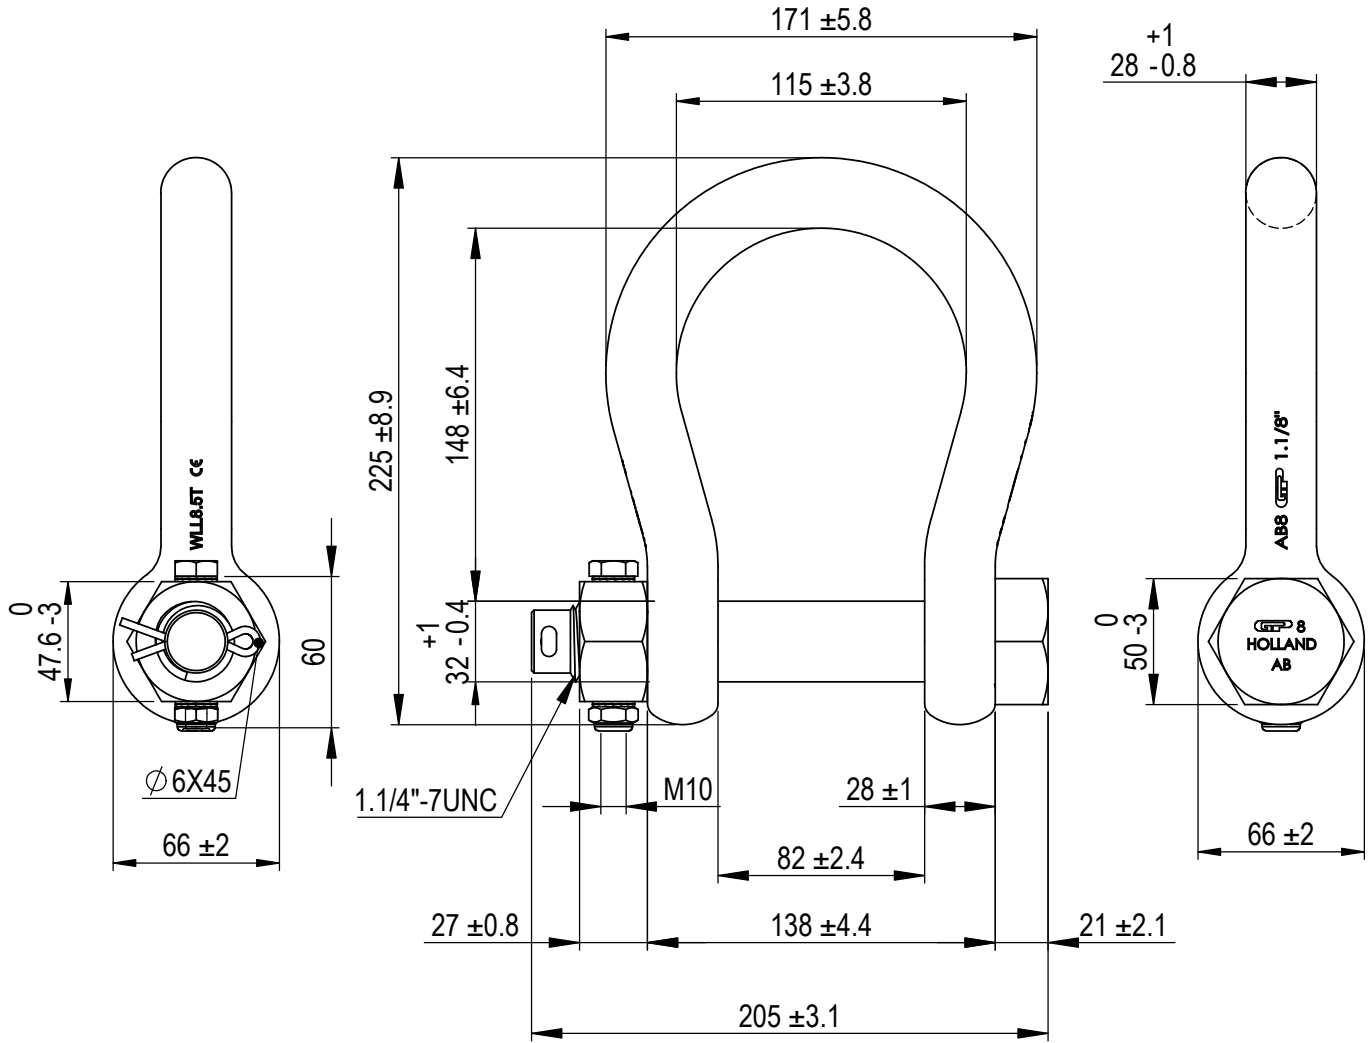

Green Pin BigMouth® Bow Shackle FN

Group : G-4243

Part : ASGHMB28FN

WLL : 8.5 t

We reserve the right to make amendments on specifications in this drawing without prior notification.

Rev.	Description	Date	Drawn
0	First Issue	2024-8-1	DL

P.O. Box 57, 3360 AB Sliedrecht (The Netherlands)
 Industrieweg 6, 3361 HJ Sliedrecht
 Tel. +31(0)184-413300 www.greenpin.com

Format	A4	
Scale	1:3	

Title **Green Pin BigMouth® Bow Shackle FN**
 Grade 8 bow shackle with safety bolt, fixed nut and wider shackle mouth