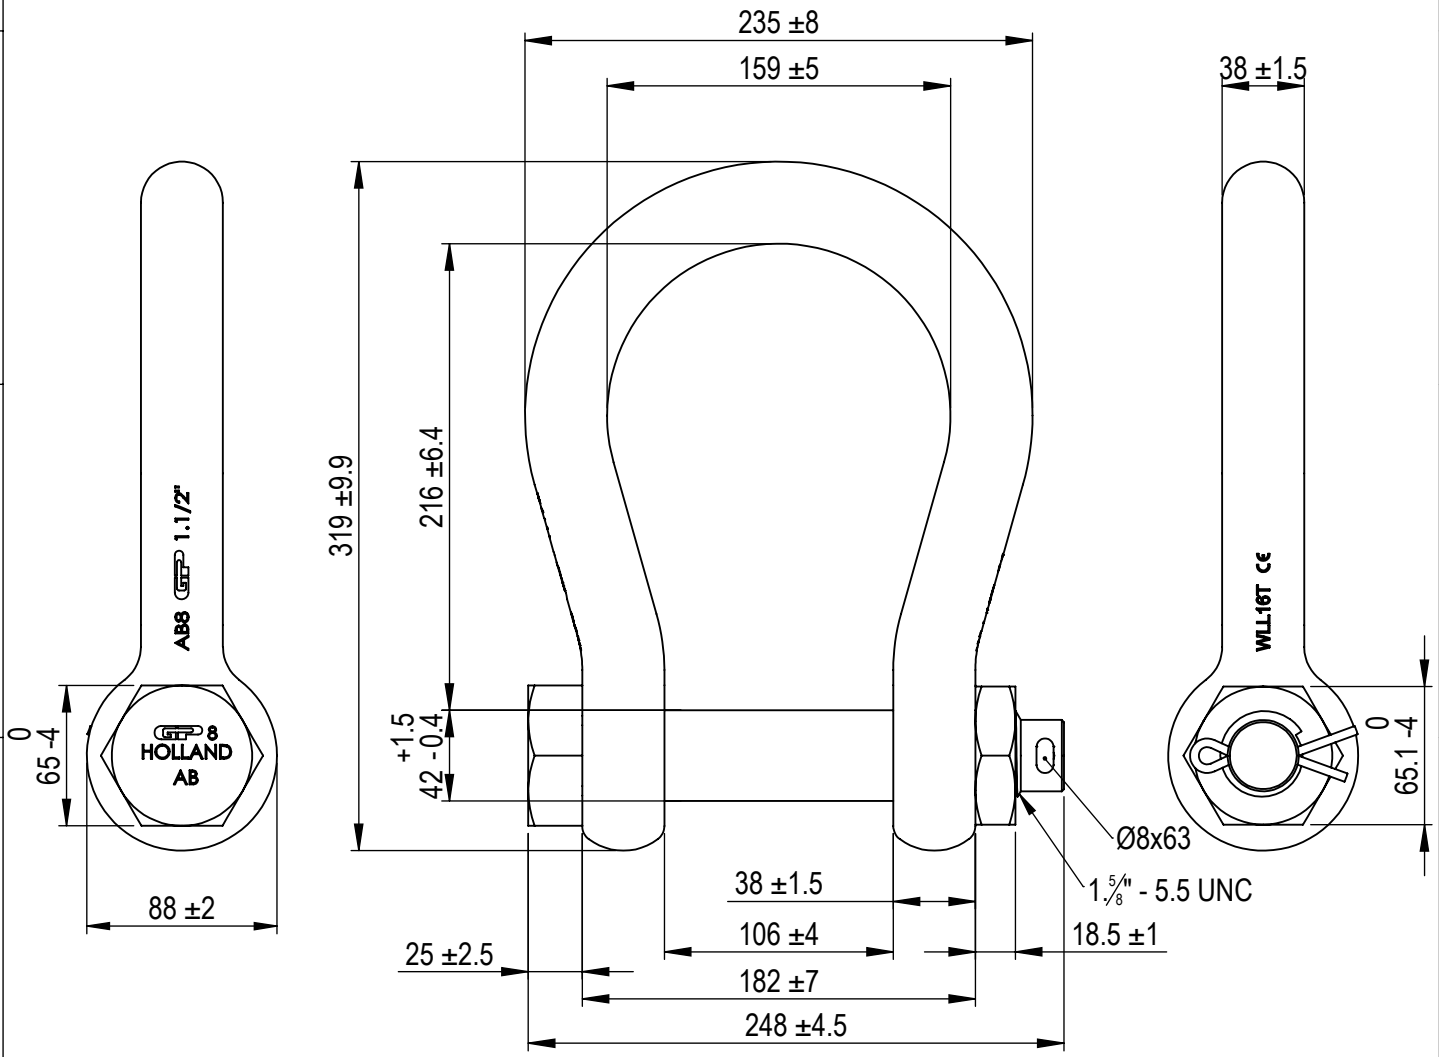

Green Pin BigMouth® Shackles
 Group : G-4263
 Part : ASGHMB38
 WLL : 16 t

We reserve the right to make amendments on specifications in this drawing without prior notification.

Rev.	Description	Date	Drawn
0	First Issue	15-8-2018	RB

P.O. Box 57, 3360 AB Sliedrecht
 (The Netherlands)
 Industrieweg 6, 3361 HJ Sliedrecht
 Tel. +31(0)184-413300 www.vanbeest.nl

Format	A4	
Scale	1:3.5	
Drawing number	6855	Rev.
		0

Title **Green Pin BigMouth® Shackles, bow shackles with safety bolt**