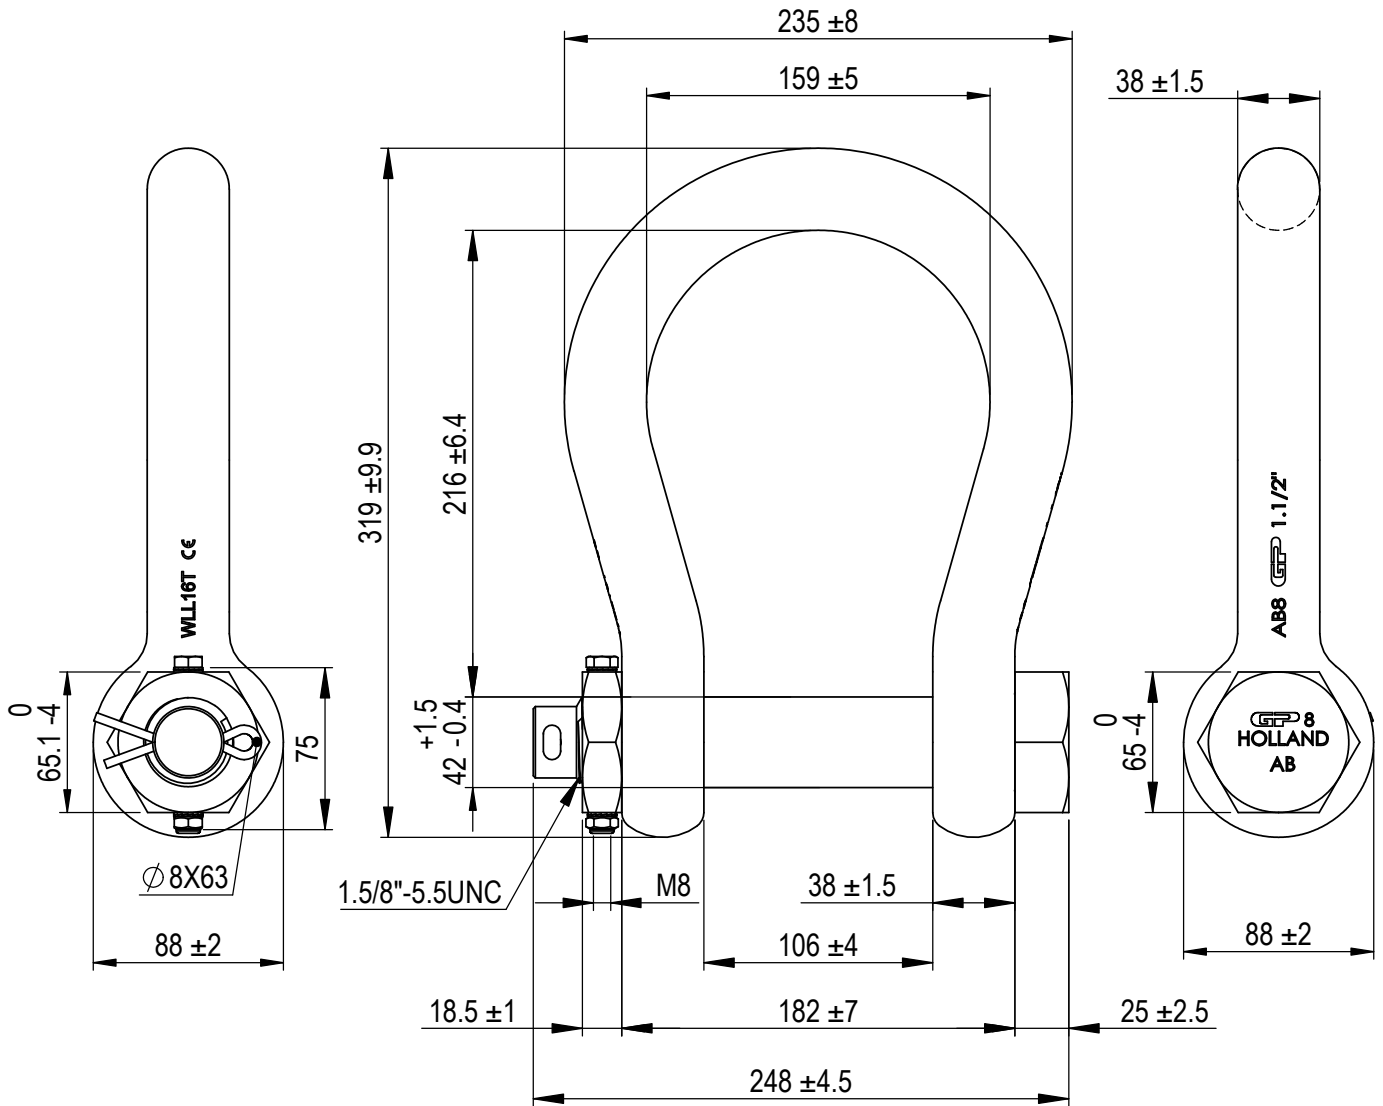

Green Pin BigMouth® Bow Shackle FN

Group : G-4243

Part : ASGHMB38FN

WLL : 16 t

We reserve the right to make amendments on specifications in this drawing without prior notification.

Rev.	Description	Date	Drawn
0	First Issue	2024-8-1	DL

P.O. Box 57, 3360 AB Sliedrecht (The Netherlands)
 Industrieweg 6, 3361 HJ Sliedrecht
 Tel. +31(0)184-413300 www.greenpin.com

Format	A4		
Scale	1:3.5		
Drawing number			
6890			
Rev.		O	

Title **Green Pin BigMouth® Bow Shackle FN**
 Grade 8 bow shackle with safety bolt, fixed nut and wider shackle mouth