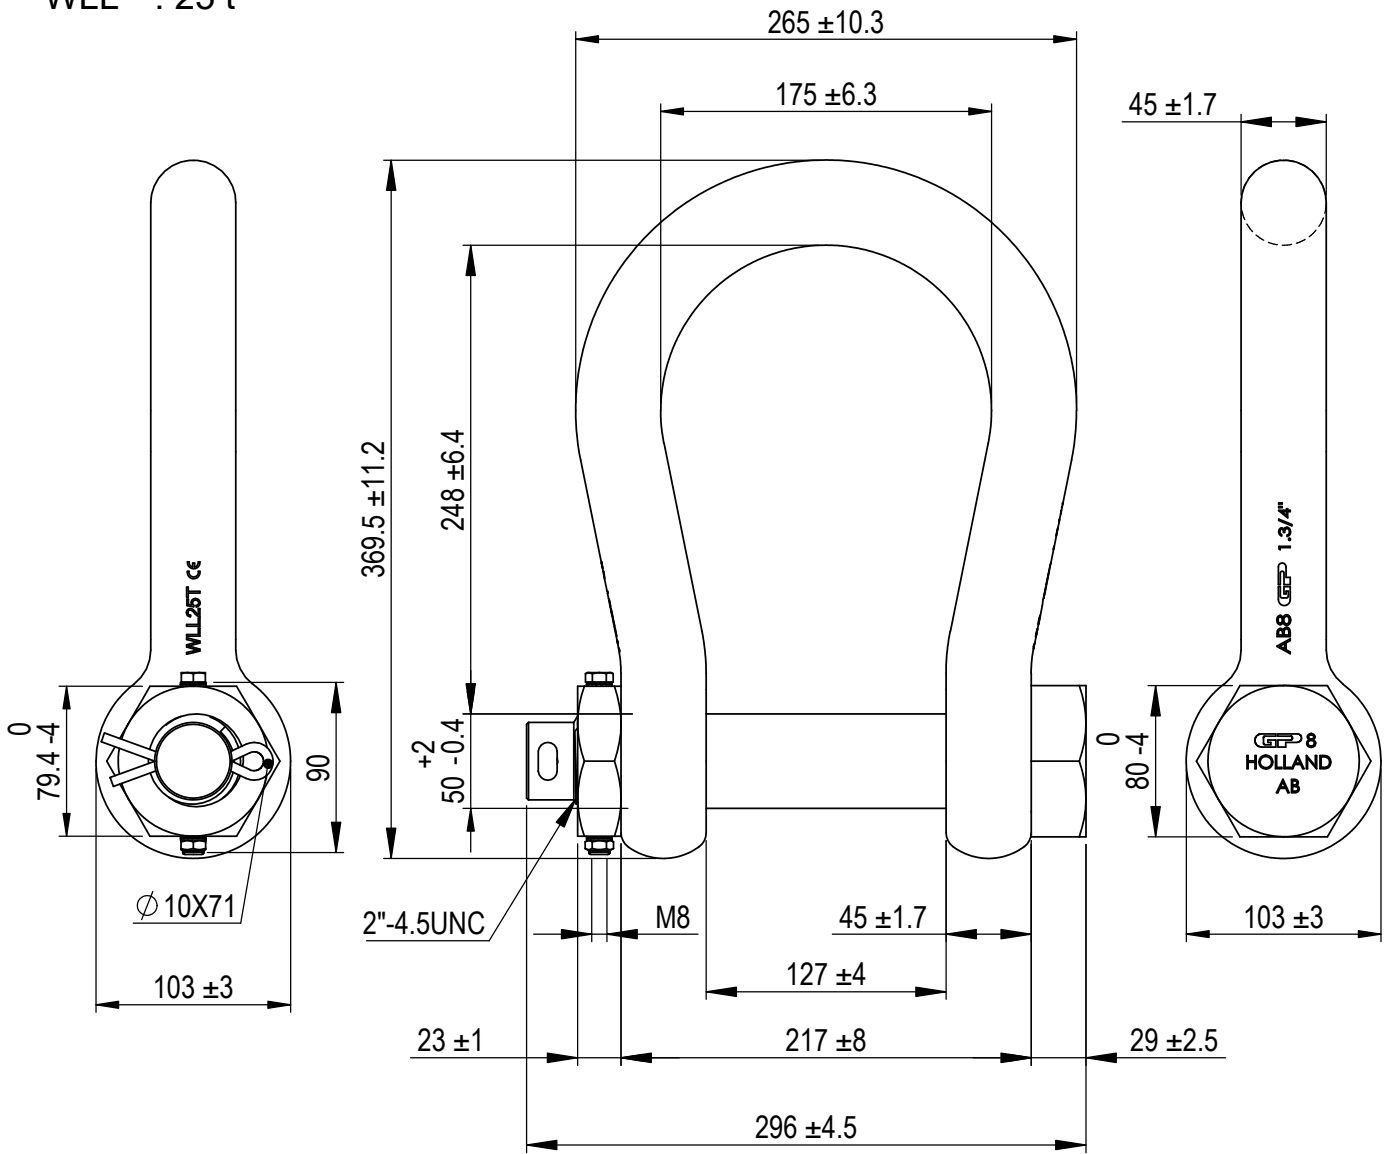

Green Pin BigMouth® Bow Shackle FN

Group : G-4243

Part : ASGHMB45FN

WLL : 25 t

We reserve the right to make amendments on specifications in this drawing without prior notification.

Rev.	Description	Date	Drawn
0	First Issue	2024-8-1	DL

**Green Pin®**  
P.O. Box 57, 3360 AB Sliedrecht (The Netherlands)  
Industrieweg 6, 3361 HJ Sliedrecht  
Tel. +31(0)184-413300 www.greenpin.com

Title <b>Green Pin BigMouth® Bow Shackle FN</b>		Remark <b>G-4243</b>	
Grade 8 bow shackle with safety bolt, fixed nut and wider shackle mouth		<b>ASGHMB45FN</b>	
Format <b>A4</b>	Scale <b>1:4</b>	Drawing number <b>6891</b>	Rev. <b>0</b>