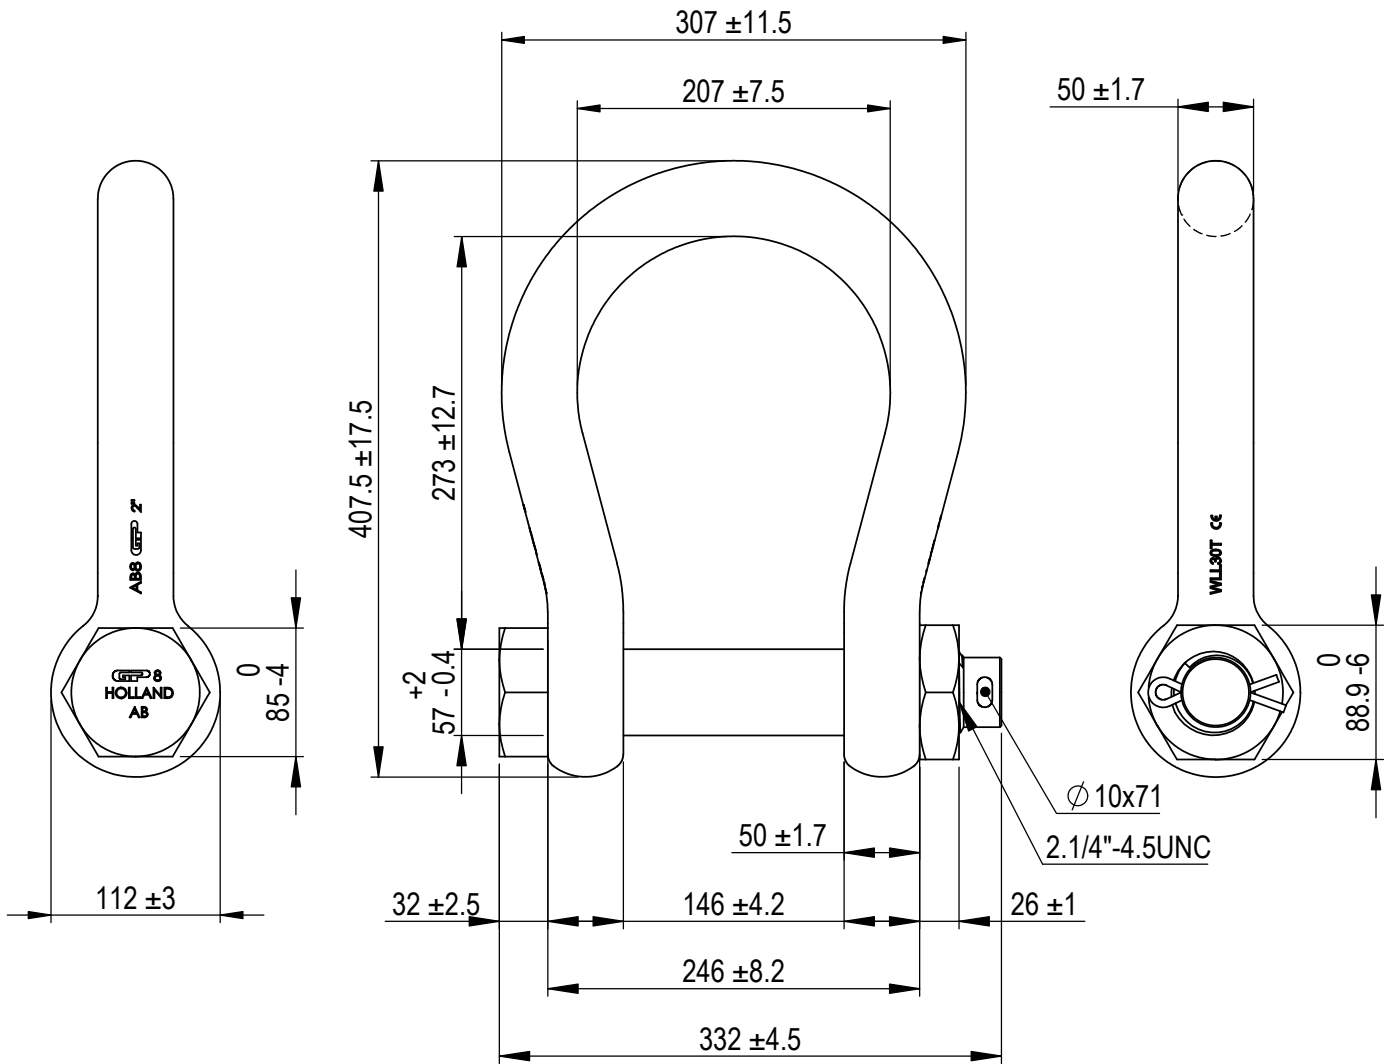

Green Pin BigMouth® Shackles  
 Group : G-4263  
 Part : ASGHMB50  
 WLL : 30t

We reserve the right to make amendments on specifications in this drawing without prior notification.

Rev.	Description	Date	Drawn
A	Drawing updated	2024-5-31	DL
0	First Issue	15-8-2018	RB

P.O. Box 57, 3360 AB Sliedrecht (The Netherlands)  
 Industrieweg 6, 3361 HJ Sliedrecht  
 Tel. +31(0)184-413300 www.greenpin.com

Format	A4		
Scale	1:5		
Drawing number		6857	Rev.
			A

Title	Green Pin BigMouth® Shackles bow shackles with safety bolt	Remark	G-4263 ASGHMB50
-------	---	--------	--------------------