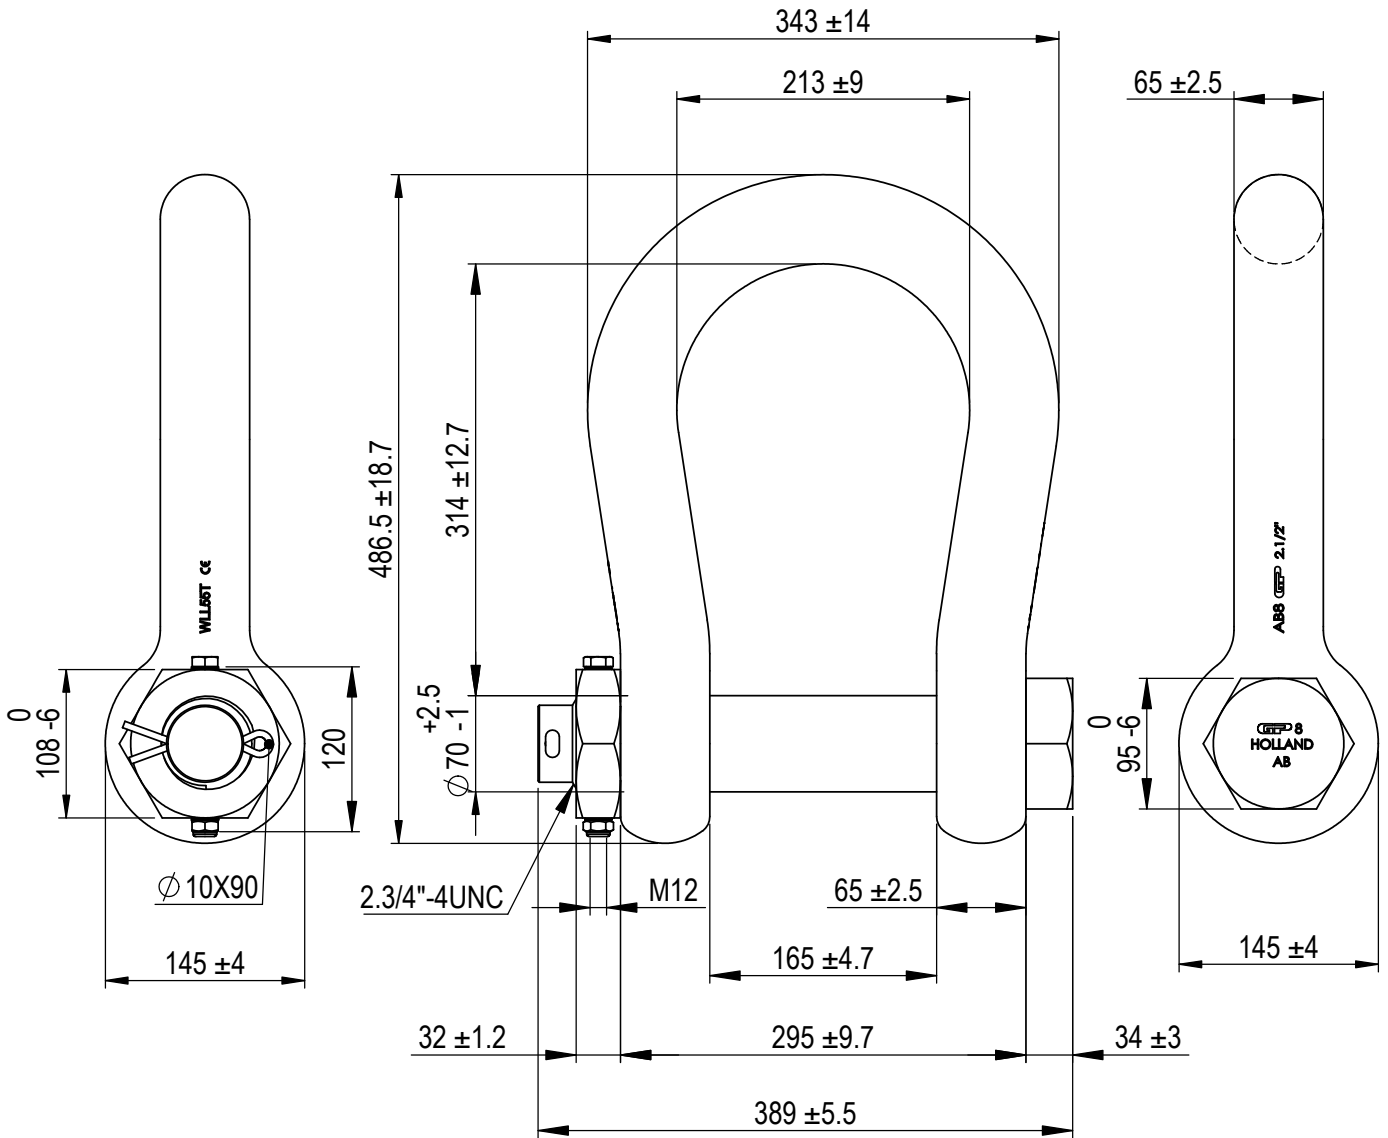

Green Pin BigMouth® Bow Shackle FN

Group : G-4243

Part : ASGHMB65FN

WLL : 55 t

We reserve the right to make amendments on specifications in this drawing without prior notification.

Rev.	Description	Date	Drawn
0	First Issue	2024-8-1	DL

P.O. Box 57, 3360 AB Sliedrecht (The Netherlands)
 Industrieweg 6, 3361 HJ Sliedrecht
 Tel. +31(0)184-413300 www.greenpin.com

Format	A4		
Scale	1:5.5		
Drawing number			
6893			
Rev.		O	

Title **Green Pin BigMouth® Bow Shackle FN**
 Grade 8 bow shackle with safety bolt, fixed nut and wider shackle mouth