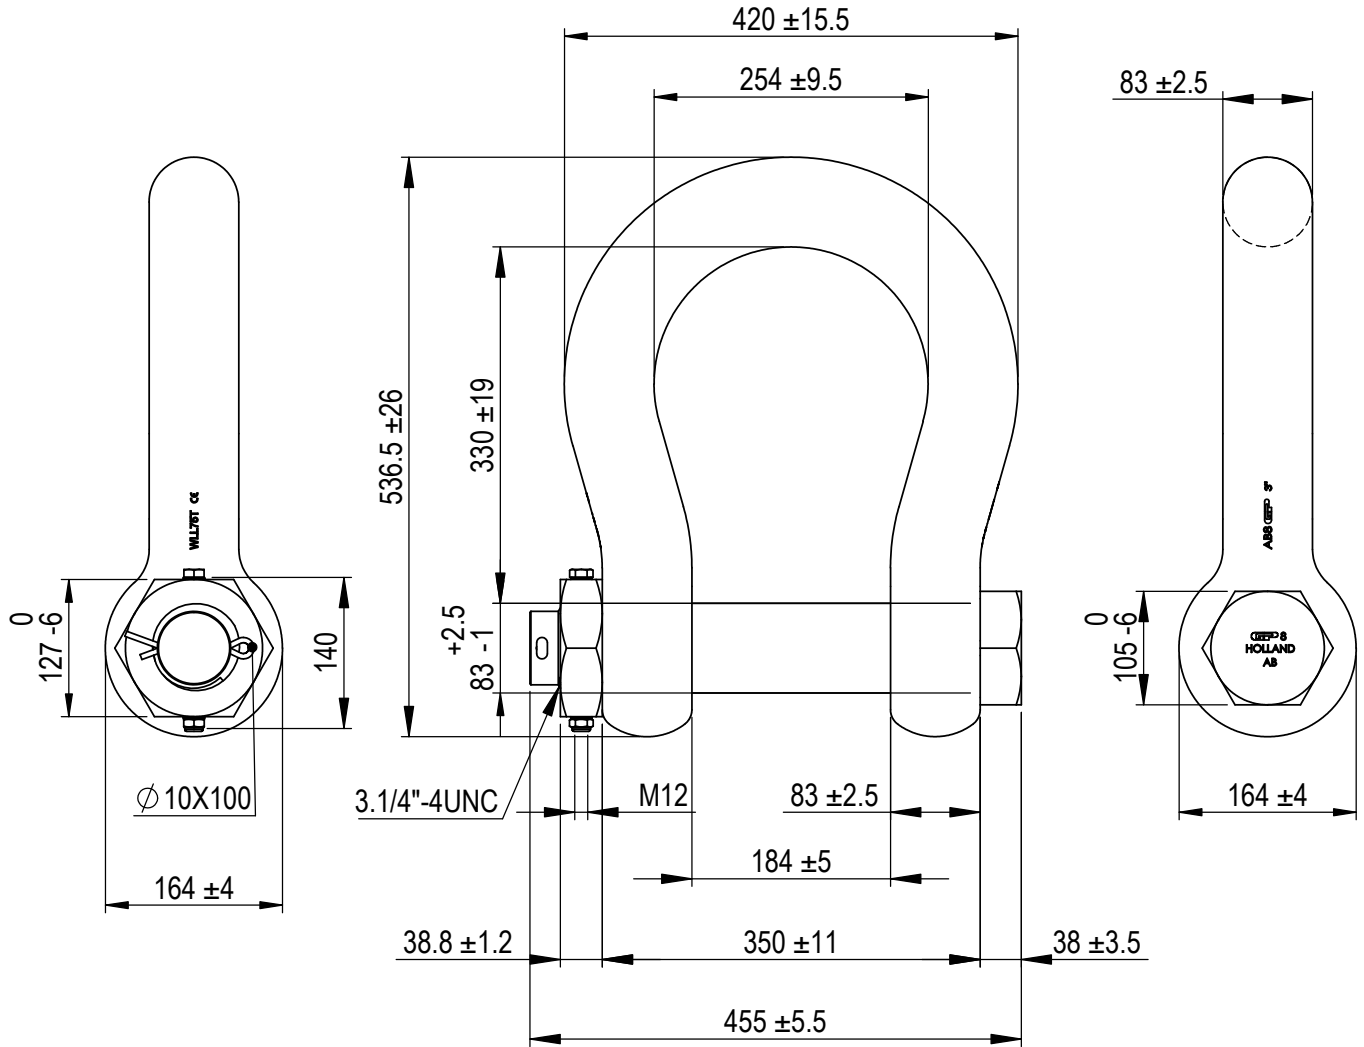

Green Pin BigMouth® Bow Shackle FN
 Group : G-4243
 Part : ASGHMB83FN
 WLL : 75 t

We reserve the right to make amendments on specifications in this drawing without prior notification.

Rev.	Description	Date	Drawn
0	First Issue	2024-8-1	DL

P.O. Box 57, 3360 AB Sliedrecht (The Netherlands)
 Industrieweg 6, 3361 HJ Sliedrecht
 Tel. +31(0)184-413300 www.greenpin.com

Format	A4	
Scale	1:7	

Title	Green Pin BigMouth® Bow Shackle FN Grade 8 bow shackle with safety bolt, fixed nut and wider shackle mouth	Remark	G-4243 ASGHMB83FN	Drawing number	6894	Rev.	0
-------	---	--------	----------------------	----------------	------	------	---