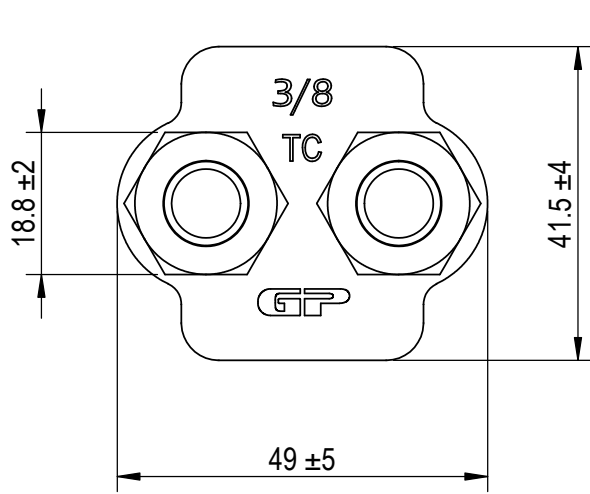

Green Pin® Wire Rope Clip
 Group : G-6240
 Part : CLGRP10
 Wire Rope : 9-10mm

0	First Issue	2024/1/1	DL
Rev.	Description	Date	Drawn
Copyright by Van Beest B.V. moreover this document is the property of Van Beest B.V. This document or any part of it may neither be made known, copied or multiplied, nor used for any purpose other than that for which it is specifically furnished, without the prior written consent of Van Beest B.V.			
Title Green Pin® Wire Rope Clip		Remark	
Wire rope clip generally to EN 13411-5 Type B		G-6240 CLGRP10	

Green Pin®

P.O. Box 57, 3360 AB Sliedrecht (The Netherlands)
 Industrieweg 6, 3361 HJ Sliedrecht
 Tel. +31(0)184-413300 www.greenpin.com

Format	A4	
Scale	1:1	
Drawing number	9179	Rev.
		0

We reserve the right to make amendments on specifications in this drawing without prior notification.