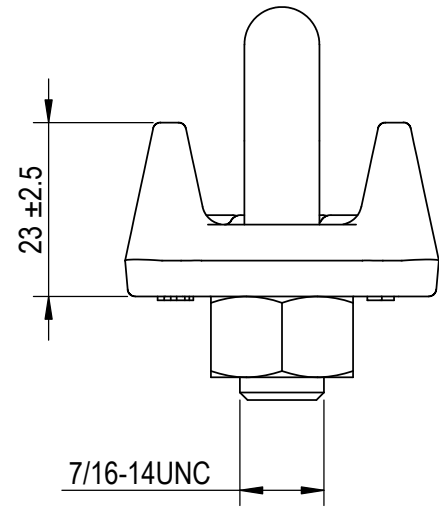

Green Pin® Wire Rope Clip
 Group : G-6240
 Part : CLGRP10
 Wire Rope : 9-10mm

0	First Issue	2024/1/1	DL
Rev.	Description	Date	Drawn
Copyright by Van Beest B.V. moreover this document is the property of Van Beest B.V. This document or any part of it may neither be made known, copied or multiplied, nor used for any purpose other than that for which it is specifically furnished, without the prior written consent of Van Beest B.V.			
Title Green Pin® Wire Rope Clip		Remark	
Wire rope clip generally to EN 13411-5 Type B		G-6240 CLGRP10	

Green Pin®

P.O. Box 57, 3360 AB Sliedrecht (The Netherlands)
 Industrieweg 6, 3361 HJ Sliedrecht
 Tel. +31(0)184-413300 www.greenpin.com

Format	A4	
Scale	1:1	
Drawing number	9179	Rev.
		0

We reserve the right to make amendments on specifications in this drawing without prior notification.