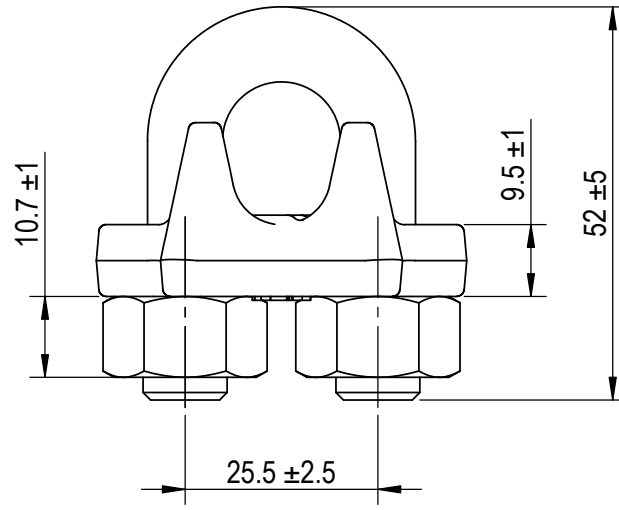

Green Pin® Wire Rope Clip
 Group : G-6240
 Part : CLGRP10
 Wire Rope : 9-10mm

0	First Issue	2024/1/1	DL
Rev.	Description	Date	Drawn
Copyright by Van Beest B.V. moreover this document is the property of Van Beest B.V. This document or any part of it may neither be made known, copied or multiplied, nor used for any purpose other than that for which it is specifically furnished, without the prior written consent of Van Beest B.V.			
Title Green Pin® Wire Rope Clip		Remark	
Wire rope clip generally to EN 13411-5 Type B		G-6240 CLGRP10	

Green Pin®

P.O. Box 57, 3360 AB Sliedrecht (The Netherlands)
 Industrieweg 6, 3361 HJ Sliedrecht
 Tel. +31(0)184-413300 www.greenpin.com

Format	A4	
Scale	1:1	
Drawing number	9179	Rev.
		0

We reserve the right to make amendments on specifications in this drawing without prior notification.