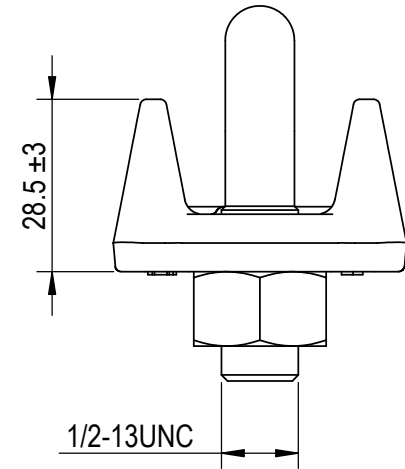

Green Pin® Wire Rope Clip  
 Group : G-6240  
 Part : CLGRP12  
 Wire Rope : 12-13mm

0	First Issue	2024/1/1	DL
Rev.	Description	Date	Drawn
Copyright by Van Beest B.V. moreover this document is the property of Van Beest B.V. This document or any part of it may neither be made known, copied or multiplied, nor used for any purpose other than that for which it is specifically furnished, without the prior written consent of Van Beest B.V.			
Title <b>Green Pin® Wire Rope Clip</b> Wire rope clip generally to EN 13411-5 Type B		Remark G-6240 CLGRP12	

**Green Pin®**  
 P.O. Box 57, 3360 AB Sliedrecht (The Netherlands)  
 Industrieweg 6, 3361 HJ Sliedrecht  
 Tel. +31(0)184-413300 www.greenpin.com

Format	A4	 
Scale	1:1.25	
Drawing number		Rev.
9181		0