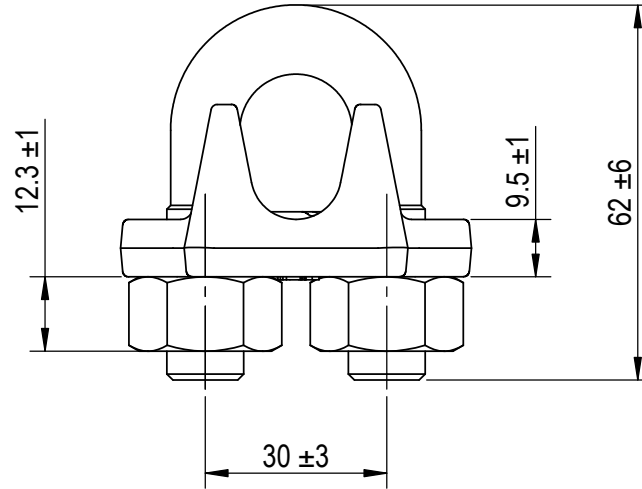

Green Pin® Wire Rope Clip  
 Group : G-6240  
 Part : CLGRP12  
 Wire Rope : 12-13mm

0	First Issue	2024/1/1	DL
Rev.	Description	Date	Drawn
Copyright by Van Beest B.V. moreover this document is the property of Van Beest B.V. This document or any part of it may neither be made known, copied or multiplied, nor used for any purpose other than that for which it is specifically furnished, without the prior written consent of Van Beest B.V.			
Title <b>Green Pin® Wire Rope Clip</b> Wire rope clip generally to EN 13411-5 Type B		Remark G-6240 CLGRP12	

**Green Pin®**  
 P.O. Box 57, 3360 AB Sliedrecht (The Netherlands)  
 Industrieweg 6, 3361 HJ Sliedrecht  
 Tel. +31(0)184-413300 www.greenpin.com

Format	A4	 
Scale	1:1.25	
Drawing number		Rev.
9181		0