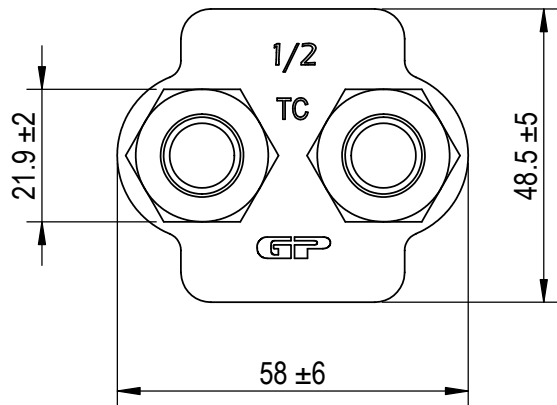

Green Pin® Wire Rope Clip  
 Group : G-6240  
 Part : CLGRP12  
 Wire Rope : 12-13mm

0	First Issue	2024/1/1	DL
Rev.	Description	Date	Drawn
Copyright by Van Beest B.V. moreover this document is the property of Van Beest B.V. This document or any part of it may neither be made known, copied or multiplied, nor used for any purpose other than that for which it is specifically furnished, without the prior written consent of Van Beest B.V.			
Title <b>Green Pin® Wire Rope Clip</b> Wire rope clip generally to EN 13411-5 Type B		Remark G-6240 CLGRP12	

**Green Pin®**  
 P.O. Box 57, 3360 AB Sliedrecht (The Netherlands)  
 Industrieweg 6, 3361 HJ Sliedrecht  
 Tel. +31(0)184-413300 www.greenpin.com

Format	A4	 
Scale	1:1.25	
Drawing number		Rev.
9181		0