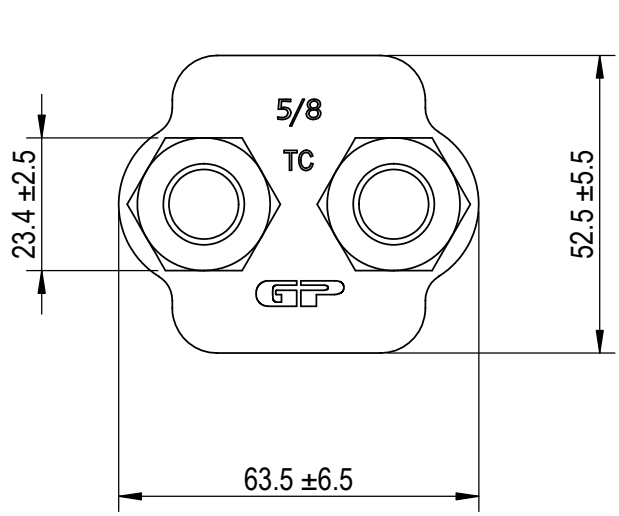

Green Pin® Wire Rope Clip
 Group : G-6240
 Part : CLGRP16
 Wire Rope : 16mm

0	First Issue	2024/1/1	DL
Rev.	Description	Date	Drawn
Copyright by Van Beest B.V. moreover this document is the property of Van Beest B.V. This document or any part of it may neither be made known, copied or multiplied, nor used for any purpose other than that for which it is specifically furnished, without the prior written consent of Van Beest B.V.			
Title Green Pin® Wire Rope Clip Wire rope clip generally to EN 13411-5 Type B		Remark G-6240 CLGRP16	

Green Pin®
 P.O. Box 57, 3360 AB Sliedrecht (The Netherlands)
 Industrieweg 6, 3361 HJ Sliedrecht
 Tel. +31(0)184-413300 www.greenpin.com

Format	A4	 
Scale	0.75:1	
Drawing number	9183	Rev.
		0

We reserve the right to make amendments on specifications in this drawing without prior notification.