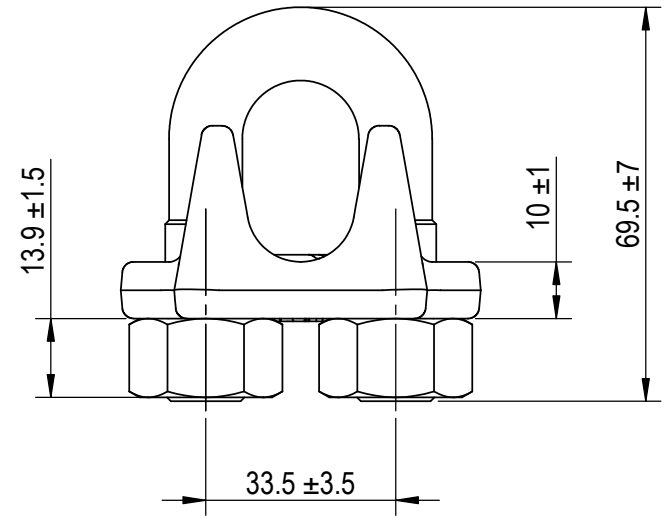

Green Pin® Wire Rope Clip
 Group : G-6240
 Part : CLGRP16
 Wire Rope : 16mm

0	First Issue	2024/1/1	DL
Rev.	Description	Date	Drawn
Copyright by Van Beest B.V. moreover this document is the property of Van Beest B.V. This document or any part of it may neither be made known, copied or multiplied, nor used for any purpose other than that for which it is specifically furnished, without the prior written consent of Van Beest B.V.			
Title Green Pin® Wire Rope Clip Wire rope clip generally to EN 13411-5 Type B		Remark G-6240 CLGRP16	

Green Pin®
 P.O. Box 57, 3360 AB Sliedrecht (The Netherlands)
 Industrieweg 6, 3361 HJ Sliedrecht
 Tel. +31(0)184-413300 www.greenpin.com

Format	A4	 
Scale	0.75:1	
Drawing number	9183	Rev.
		0

We reserve the right to make amendments on specifications in this drawing without prior notification.