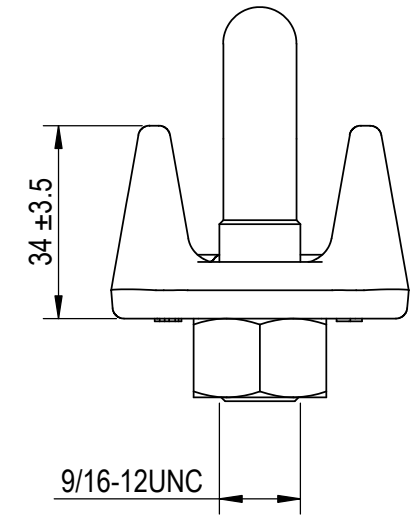

Green Pin® Wire Rope Clip
 Group : G-6240
 Part : CLGRP16
 Wire Rope : 16mm

0	First Issue	2024/1/1	DL
Rev.	Description	Date	Drawn
Copyright by Van Beest B.V. moreover this document is the property of Van Beest B.V. This document or any part of it may neither be made known, copied or multiplied, nor used for any purpose other than that for which it is specifically furnished, without the prior written consent of Van Beest B.V.			
Title Green Pin® Wire Rope Clip Wire rope clip generally to EN 13411-5 Type B		Remark G-6240 CLGRP16	

Green Pin®
 P.O. Box 57, 3360 AB Sliedrecht (The Netherlands)
 Industrieweg 6, 3361 HJ Sliedrecht
 Tel. +31(0)184-413300 www.greenpin.com

Format	A4	 
Scale	0.75:1	
Drawing number	9183	Rev.
		0

We reserve the right to make amendments on specifications in this drawing without prior notification.