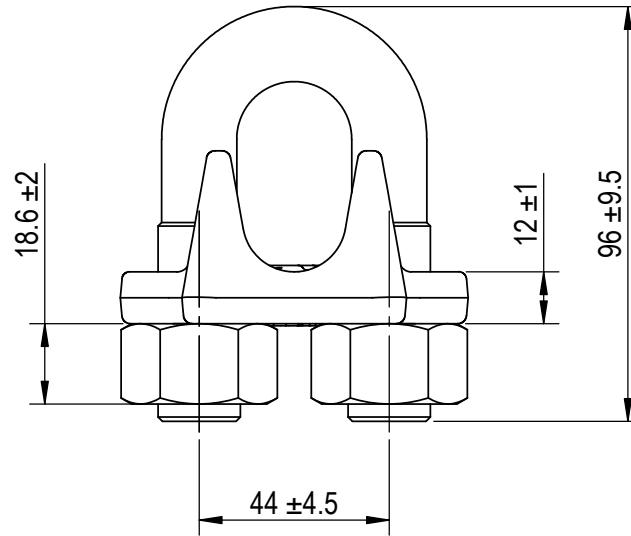

Green Pin® Wire Rope Clip
 Group : G-6240
 Part : CLGRP22
 Wire Rope : 22mm

0	First Issue	2024/1/1	DL
Rev.	Description	Date	Drawn
Copyright by Van Beest B.V. moreover this document is the property of Van Beest B.V. This document or any part of it may neither be made known, copied or multiplied, nor used for any purpose other than that for which it is specifically furnished, without the prior written consent of Van Beest B.V.			
Title Green Pin® Wire Rope Clip Wire rope clip generally to EN 13411-5 Type B		Remark G-6240 CLGRP22	

Green Pin®
 P.O. Box 57, 3360 AB Sliedrecht (The Netherlands)
 Industrieweg 6, 3361 HJ Sliedrecht
 Tel. +31(0)184-413300 www.greenpin.com

Format	A4	
Scale	1:1.75	
Drawing number	9185	Rev.
		0

We reserve the right to make amendments on specifications in this drawing without prior notification.