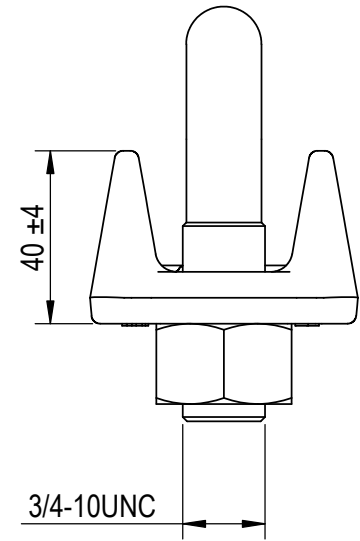

Green Pin® Wire Rope Clip
 Group : G-6240
 Part : CLGRP22
 Wire Rope : 22mm

0	First Issue	2024/1/1	DL
Rev.	Description	Date	Drawn
Copyright by Van Beest B.V. moreover this document is the property of Van Beest B.V. This document or any part of it may neither be made known, copied or multiplied, nor used for any purpose other than that for which it is specifically furnished, without the prior written consent of Van Beest B.V.			
Title Green Pin® Wire Rope Clip Wire rope clip generally to EN 13411-5 Type B		Remark G-6240 CLGRP22	

Green Pin®
 P.O. Box 57, 3360 AB Sliedrecht (The Netherlands)
 Industrieweg 6, 3361 HJ Sliedrecht
 Tel. +31(0)184-413300 www.greenpin.com

Format	A4	
Scale	1:1.75	
Drawing number	9185	Rev.
		0

We reserve the right to make amendments on specifications in this drawing without prior notification.