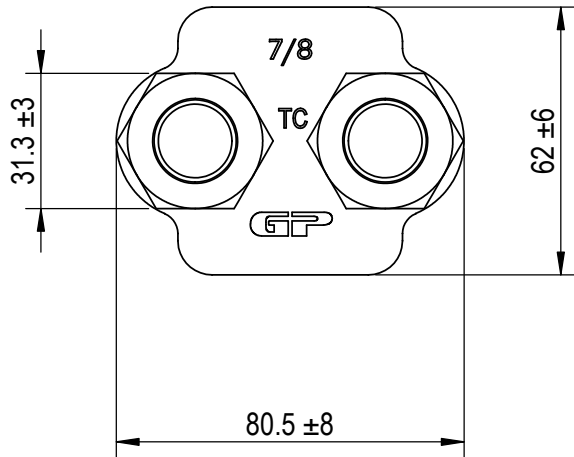

Green Pin® Wire Rope Clip
 Group : G-6240
 Part : CLGRP22
 Wire Rope : 22mm

0	First Issue	2024/1/1	DL
Rev.	Description	Date	Drawn
Copyright by Van Beest B.V. moreover this document is the property of Van Beest B.V. This document or any part of it may neither be made known, copied or multiplied, nor used for any purpose other than that for which it is specifically furnished, without the prior written consent of Van Beest B.V.			
Title Green Pin® Wire Rope Clip Wire rope clip generally to EN 13411-5 Type B		Remark G-6240 CLGRP22	

Green Pin®
 P.O. Box 57, 3360 AB Sliedrecht (The Netherlands)
 Industrieweg 6, 3361 HJ Sliedrecht
 Tel. +31(0)184-413300 www.greenpin.com

Format	A4	
Scale	1:1.75	
Drawing number	9185	Rev.
		0

We reserve the right to make amendments on specifications in this drawing without prior notification.