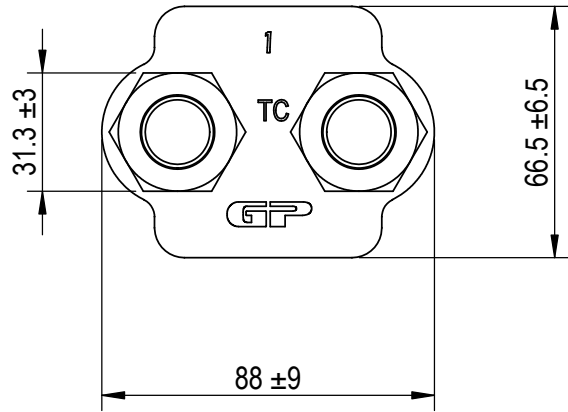

Green Pin® Wire Rope Clip
 Group : G-6240
 Part : CLGRP25
 Wire Rope : 24-26mm

0	First Issue	2024/1/1	DL
Rev.	Description	Date	Drawn
Copyright by Van Beest B.V. moreover this document is the property of Van Beest B.V. This document or any part of it may neither be made known, copied or multiplied, nor used for any purpose other than that for which it is specifically furnished, without the prior written consent of Van Beest B.V.			
Title Green Pin® Wire Rope Clip Wire rope clip generally to EN 13411-5 Type B		Remark G-6240 CLGRP25	

Green Pin®
 P.O. Box 57, 3360 AB Sliedrecht (The Netherlands)
 Industrieweg 6, 3361 HJ Sliedrecht
 Tel. +31(0)184-413300 www.greenpin.com

Format	A4	
Scale	1:2	
Drawing number	9186	Rev.
		0

We reserve the right to make amendments on specifications in this drawing without prior notification.