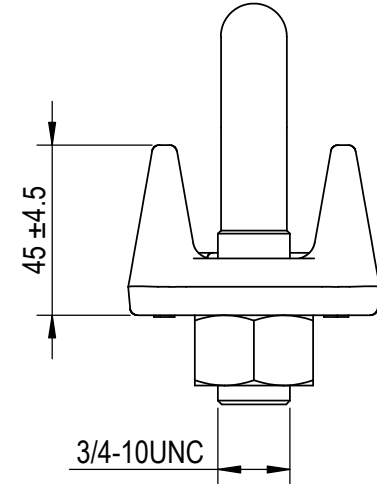

Green Pin® Wire Rope Clip
 Group : G-6240
 Part : CLGRP25
 Wire Rope : 24-26mm

0	First Issue	2024/1/1	DL
Rev.	Description	Date	Drawn
Copyright by Van Beest B.V. moreover this document is the property of Van Beest B.V. This document or any part of it may neither be made known, copied or multiplied, nor used for any purpose other than that for which it is specifically furnished, without the prior written consent of Van Beest B.V.			
Title Green Pin® Wire Rope Clip Wire rope clip generally to EN 13411-5 Type B		Remark G-6240 CLGRP25	

Green Pin®
 P.O. Box 57, 3360 AB Sliedrecht (The Netherlands)
 Industrieweg 6, 3361 HJ Sliedrecht
 Tel. +31(0)184-413300 www.greenpin.com

Format	A4	
Scale	1:2	
Drawing number	9186	Rev.
		0

We reserve the right to make amendments on specifications in this drawing without prior notification.