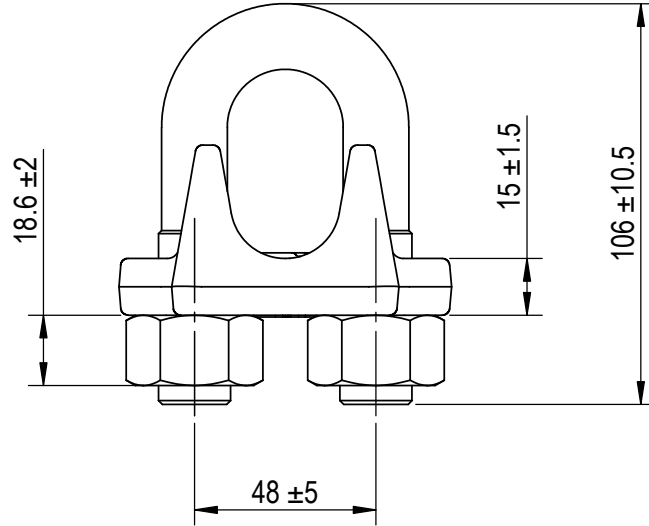

Green Pin® Wire Rope Clip
 Group : G-6240
 Part : CLGRP25
 Wire Rope : 24-26mm

0	First Issue	2024/1/1	DL
Rev.	Description	Date	Drawn
Copyright by Van Beest B.V. moreover this document is the property of Van Beest B.V. This document or any part of it may neither be made known, copied or multiplied, nor used for any purpose other than that for which it is specifically furnished, without the prior written consent of Van Beest B.V.			
Title Green Pin® Wire Rope Clip Wire rope clip generally to EN 13411-5 Type B		Remark G-6240 CLGRP25	

Green Pin®
 P.O. Box 57, 3360 AB Sliedrecht (The Netherlands)
 Industrieweg 6, 3361 HJ Sliedrecht
 Tel. +31(0)184-413300 www.greenpin.com

Format	A4	
Scale	1:2	
Drawing number	9186	Rev.
		0

We reserve the right to make amendments on specifications in this drawing without prior notification.