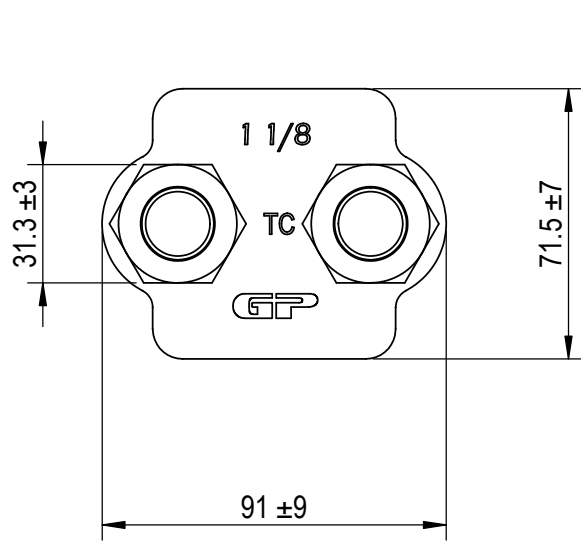

Green Pin® Wire Rope Clip
 Group : G-6240
 Part : CLGRP28
 Wire Rope : 28-30mm

Rev.	Description	Date	Drawn
0	First Issue	2024/1/1	DL

Copyright by Van Beest B.V. moreover this document is the property of Van Beest B.V. This document or any part of it may neither be made known, copied or multiplied, nor used for any purpose other than that for which it is specifically furnished, without the prior written consent of Van Beest B.V.

Title **Green Pin® Wire Rope Clip**
 Wire rope clip generally to EN 13411-5 Type B

Remark
 G-6240
 CLGRP28

Green Pin®
 P.O. Box 57, 3360 AB Sliedrecht (The Netherlands)
 Industrieweg 6, 3361 HJ Sliedrecht
 Tel. +31(0)184-413300 www.greenpin.com

Format **A4**
 Scale **1:2**

Drawing number **9187** Rev. **0**

We reserve the right to make amendments on specifications in this drawing without prior notification.