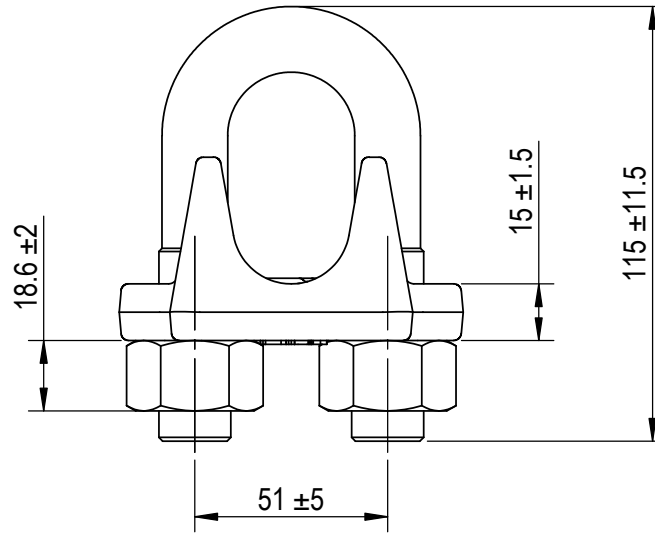

Green Pin® Wire Rope Clip
 Group : G-6240
 Part : CLGRP28
 Wire Rope : 28-30mm

Rev.	Description	Date	Drawn
0	First Issue	2024/1/1	DL

Copyright by Van Beest B.V. moreover this document is the property of Van Beest B.V. This document or any part of it may neither be made known, copied or multiplied, nor used for any purpose other than that for which it is specifically furnished, without the prior written consent of Van Beest B.V.

Title **Green Pin® Wire Rope Clip**
 Wire rope clip generally to EN 13411-5 Type B

Remark
 G-6240
 CLGRP28

Green Pin®
 P.O. Box 57, 3360 AB Sliedrecht (The Netherlands)
 Industrieweg 6, 3361 HJ Sliedrecht
 Tel. +31(0)184-413300 www.greenpin.com

Format **A4**
 Scale **1:2**

Drawing number **9187** Rev. **0**

We reserve the right to make amendments on specifications in this drawing without prior notification.