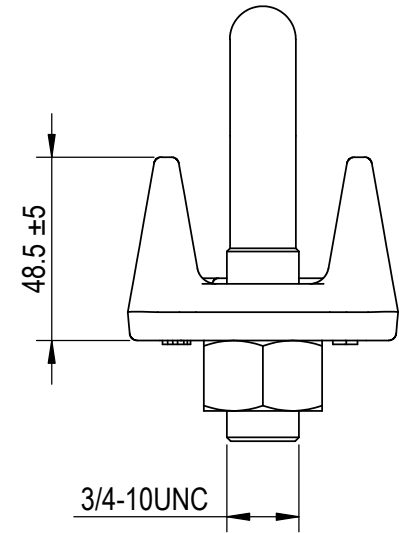

Green Pin® Wire Rope Clip
 Group : G-6240
 Part : CLGRP28
 Wire Rope : 28-30mm

Rev.	Description	Date	Drawn
0	First Issue	2024/1/1	DL

Copyright by Van Beest B.V. moreover this document is the property of Van Beest B.V. This document or any part of it may neither be made known, copied or multiplied, nor used for any purpose other than that for which it is specifically furnished, without the prior written consent of Van Beest B.V.

Title **Green Pin® Wire Rope Clip**
 Wire rope clip generally to EN 13411-5 Type B

Remark
 G-6240
 CLGRP28

Green Pin®
 P.O. Box 57, 3360 AB Sliedrecht (The Netherlands)
 Industrieweg 6, 3361 HJ Sliedrecht
 Tel. +31(0)184-413300 www.greenpin.com

Format **A4**
 Scale **1:2**

Drawing number **9187** Rev. **0**

We reserve the right to make amendments on specifications in this drawing without prior notification.