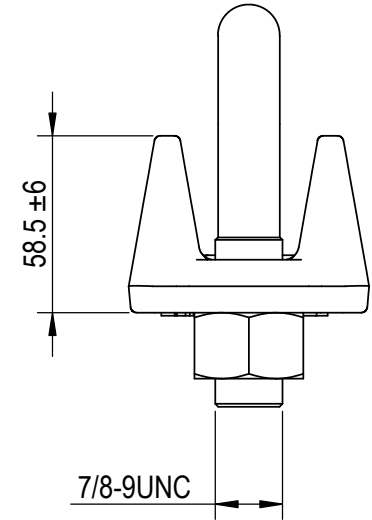

Green Pin® Wire Rope Clip  
 Group : G-6240  
 Part : CLGRP32  
 Wire Rope : 32-34mm

0	First Issue	2024/1/1	DL
Rev.	Description	Date	Drawn
Copyright by Van Beest B.V. moreover this document is the property of Van Beest B.V. This document or any part of it may neither be made known, copied or multiplied, nor used for any purpose other than that for which it is specifically furnished, without the prior written consent of Van Beest B.V.			
Title <b>Green Pin® Wire Rope Clip</b> Wire rope clip generally to EN 13411-5 Type B		Remark G-6240 CLGRP32	

**Green Pin®**

P.O. Box 57, 3360 AB Sliedrecht (The Netherlands)  
 Industrieweg 6, 3361 HJ Sliedrecht  
 Tel. +31(0)184-413300 www.greenpin.com

Format	A4	 
Scale	1:2.5	
Drawing number		Rev.
9188		0

We reserve the right to make amendments on specifications in this drawing without prior notification.