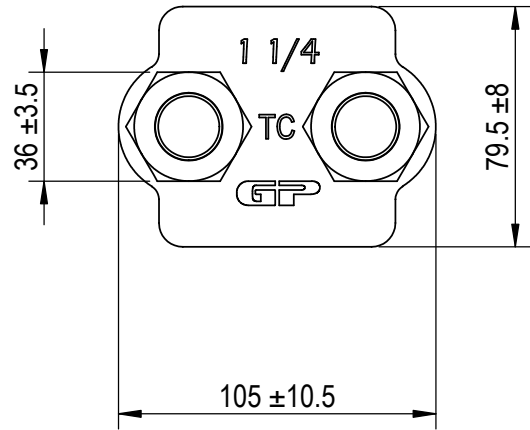

Green Pin® Wire Rope Clip  
 Group : G-6240  
 Part : CLGRP32  
 Wire Rope : 32-34mm

0	First Issue	2024/1/1	DL
Rev.	Description	Date	Drawn
Copyright by Van Beest B.V. moreover this document is the property of Van Beest B.V. This document or any part of it may neither be made known, copied or multiplied, nor used for any purpose other than that for which it is specifically furnished, without the prior written consent of Van Beest B.V.			
Title <b>Green Pin® Wire Rope Clip</b> Wire rope clip generally to EN 13411-5 Type B		Remark G-6240 CLGRP32	

**Green Pin®**

P.O. Box 57, 3360 AB Sliedrecht (The Netherlands)  
 Industrieweg 6, 3361 HJ Sliedrecht  
 Tel. +31(0)184-413300 www.greenpin.com

Format	A4	 
Scale	1:2.5	
Drawing number		Rev.
9188		0

We reserve the right to make amendments on specifications in this drawing without prior notification.