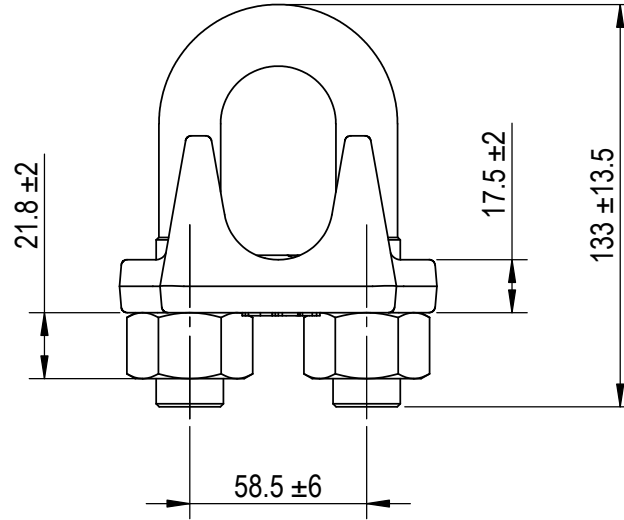

Green Pin® Wire Rope Clip  
 Group : G-6240  
 Part : CLGRP32  
 Wire Rope : 32-34mm

0	First Issue	2024/1/1	DL
Rev.	Description	Date	Drawn
Copyright by Van Beest B.V. moreover this document is the property of Van Beest B.V. This document or any part of it may neither be made known, copied or multiplied, nor used for any purpose other than that for which it is specifically furnished, without the prior written consent of Van Beest B.V.			
Title <b>Green Pin® Wire Rope Clip</b> Wire rope clip generally to EN 13411-5 Type B		Remark G-6240 CLGRP32	

**Green Pin®**

P.O. Box 57, 3360 AB Sliedrecht (The Netherlands)  
 Industrieweg 6, 3361 HJ Sliedrecht  
 Tel. +31(0)184-413300 www.greenpin.com

Format	A4	 
Scale	1:2.5	
Drawing number		Rev.
9188		0

We reserve the right to make amendments on specifications in this drawing without prior notification.