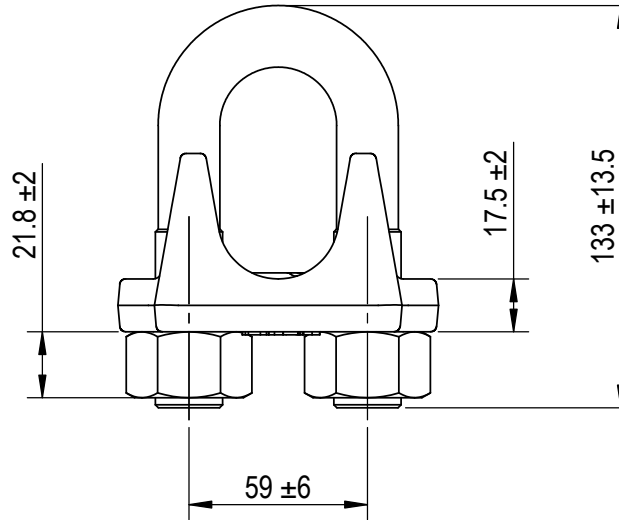

Green Pin® Wire Rope Clip
 Group : G-6240
 Part : CLGRP35
 Wire Rope : 36mm

0	First Issue	2024/1/1	DL
Rev.	Description	Date	Drawn
Copyright by Van Beest B.V. moreover this document is the property of Van Beest B.V. This document or any part of it may neither be made known, copied or multiplied, nor used for any purpose other than that for which it is specifically furnished, without the prior written consent of Van Beest B.V.			
Title Green Pin® Wire Rope Clip Wire rope clip generally to EN 13411-5 Type B		Remark G-6240 CLGRP35	

Green Pin®
 P.O. Box 57, 3360 AB Sliedrecht (The Netherlands)
 Industrieweg 6, 3361 HJ Sliedrecht
 Tel. +31(0)184-413300 www.greenpin.com

Format	A4	
Scale	1:2.5	
Drawing number		Rev.
9189		0

We reserve the right to make amendments on specifications in this drawing without prior notification.