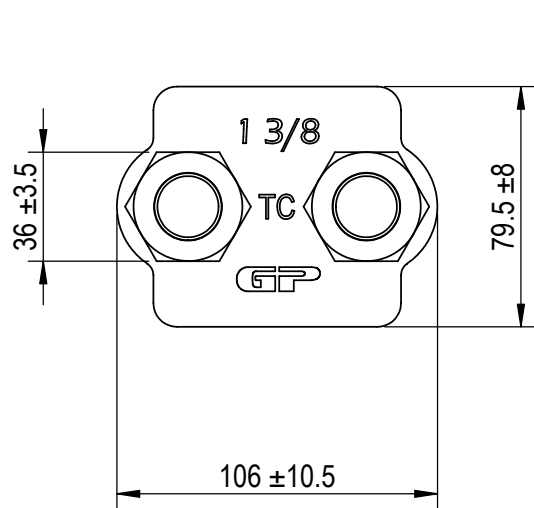

Green Pin® Wire Rope Clip
 Group : G-6240
 Part : CLGRP35
 Wire Rope : 36mm

0	First Issue	2024/1/1	DL
Rev.	Description	Date	Drawn
Copyright by Van Beest B.V. moreover this document is the property of Van Beest B.V. This document or any part of it may neither be made known, copied or multiplied, nor used for any purpose other than that for which it is specifically furnished, without the prior written consent of Van Beest B.V.			
Title Green Pin® Wire Rope Clip Wire rope clip generally to EN 13411-5 Type B		Remark G-6240 CLGRP35	

Green Pin®
 P.O. Box 57, 3360 AB Sliedrecht (The Netherlands)
 Industrieweg 6, 3361 HJ Sliedrecht
 Tel. +31(0)184-413300 www.greenpin.com

Format	A4	
Scale	1:2.5	
Drawing number		Rev.
9189		0

We reserve the right to make amendments on specifications in this drawing without prior notification.