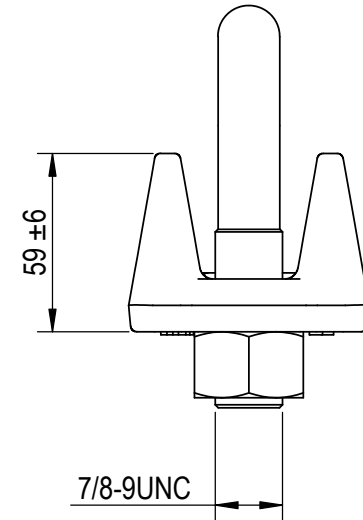

Green Pin® Wire Rope Clip
 Group : G-6240
 Part : CLGRP35
 Wire Rope : 36mm

0	First Issue	2024/1/1	DL
Rev.	Description	Date	Drawn
Copyright by Van Beest B.V. moreover this document is the property of Van Beest B.V. This document or any part of it may neither be made known, copied or multiplied, nor used for any purpose other than that for which it is specifically furnished, without the prior written consent of Van Beest B.V.			
Title Green Pin® Wire Rope Clip Wire rope clip generally to EN 13411-5 Type B		Remark G-6240 CLGRP35	

Green Pin®
 P.O. Box 57, 3360 AB Sliedrecht (The Netherlands)
 Industrieweg 6, 3361 HJ Sliedrecht
 Tel. +31(0)184-413300 www.greenpin.com

Format	A4	
Scale	1:2.5	
Drawing number		Rev.
9189		0

We reserve the right to make amendments on specifications in this drawing without prior notification.