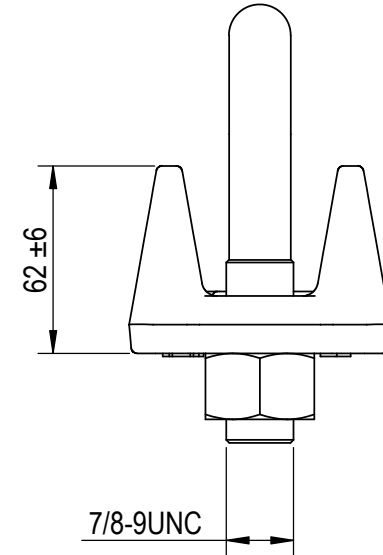

Green Pin® Wire Rope Clip
 Group : G-6240
 Part : CLGRP38
 Wire Rope : 38-40mm

0	First Issue	2024/1/1	DL
Rev.	Description	Date	Drawn
Copyright by Van Beest B.V. moreover this document is the property of Van Beest B.V. This document or any part of it may neither be made known, copied or multiplied, nor used for any purpose other than that for which it is specifically furnished, without the prior written consent of Van Beest B.V.			
Title Green Pin® Wire Rope Clip Wire rope clip generally to EN 13411-5 Type B		Remark G-6240 CLGRP38	

Green Pin®
 P.O. Box 57, 3360 AB Sliedrecht (The Netherlands)
 Industrieweg 6, 3361 HJ Sliedrecht
 Tel. +31(0)184-413300 www.greenpin.com

Format	A4	
Scale	1:2.5	
Drawing number	9190	Rev.
		0

We reserve the right to make amendments on specifications in this drawing without prior notification.