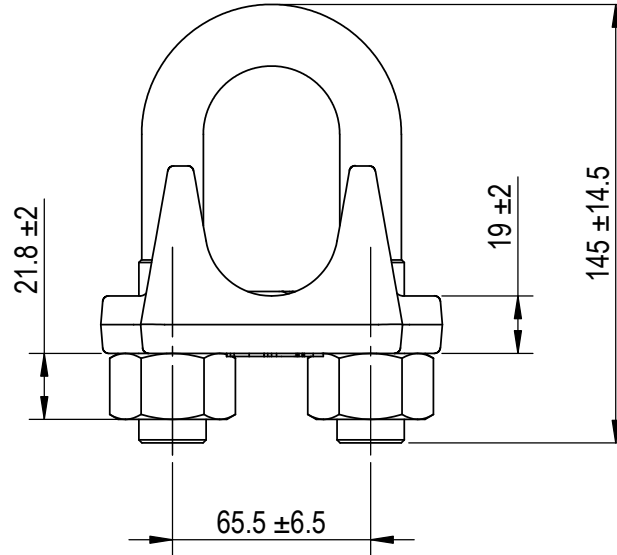

Green Pin® Wire Rope Clip
 Group : G-6240
 Part : CLGRP38
 Wire Rope : 38-40mm

0	First Issue	2024/1/1	DL
Rev.	Description	Date	Drawn
Copyright by Van Beest B.V. moreover this document is the property of Van Beest B.V. This document or any part of it may neither be made known, copied or multiplied, nor used for any purpose other than that for which it is specifically furnished, without the prior written consent of Van Beest B.V.			
Title Green Pin® Wire Rope Clip Wire rope clip generally to EN 13411-5 Type B		Remark G-6240 CLGRP38	

Green Pin®
 P.O. Box 57, 3360 AB Sliedrecht (The Netherlands)
 Industrieweg 6, 3361 HJ Sliedrecht
 Tel. +31(0)184-413300 www.greenpin.com

Format	A4	
Scale	1:2.5	
Drawing number	9190	Rev.
		0

We reserve the right to make amendments on specifications in this drawing without prior notification.