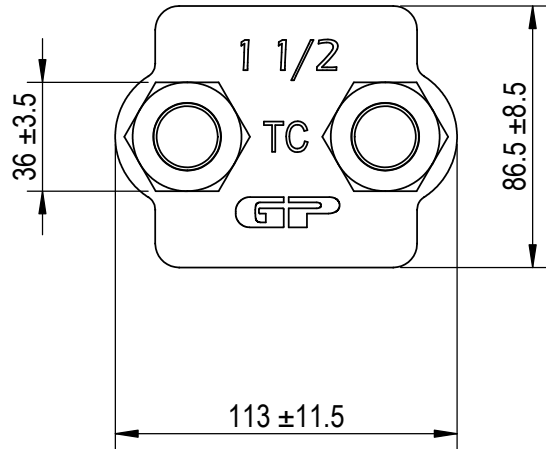

Green Pin® Wire Rope Clip
 Group : G-6240
 Part : CLGRP38
 Wire Rope : 38-40mm

0	First Issue	2024/1/1	DL
Rev.	Description	Date	Drawn
Copyright by Van Beest B.V. moreover this document is the property of Van Beest B.V. This document or any part of it may neither be made known, copied or multiplied, nor used for any purpose other than that for which it is specifically furnished, without the prior written consent of Van Beest B.V.			
Title Green Pin® Wire Rope Clip Wire rope clip generally to EN 13411-5 Type B		Remark G-6240 CLGRP38	

Green Pin®
 P.O. Box 57, 3360 AB Sliedrecht (The Netherlands)
 Industrieweg 6, 3361 HJ Sliedrecht
 Tel. +31(0)184-413300 www.greenpin.com

Format	A4	
Scale	1:2.5	
Drawing number	9190	Rev.
		0

We reserve the right to make amendments on specifications in this drawing without prior notification.