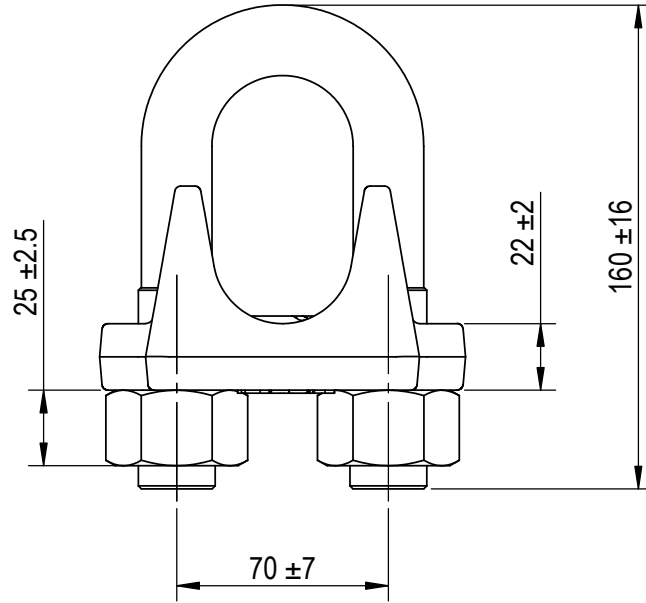

Green Pin® Wire Rope Clip
 Group : G-6240
 Part : CLGRP42
 Wire Rope : 41-42mm

0	First Issue	2024/1/1	DL
Rev.	Description	Date	Drawn
Copyright by Van Beest B.V. moreover this document is the property of Van Beest B.V. This document or any part of it may neither be made known, copied or multiplied, nor used for any purpose other than that for which it is specifically furnished, without the prior written consent of Van Beest B.V.			
Title Green Pin® Wire Rope Clip Wire rope clip generally to EN 13411-5 Type B		Remark G-6240 CLGRP42	

Green Pin®

P.O. Box 57, 3360 AB Sliedrecht (The Netherlands)
 Industrieweg 6, 3361 HJ Sliedrecht
 Tel. +31(0)184-413300 www.greenpin.com

Format	A4	
Scale	1:2.5	
Drawing number	9191	Rev.
		0

We reserve the right to make amendments on specifications in this drawing without prior notification.