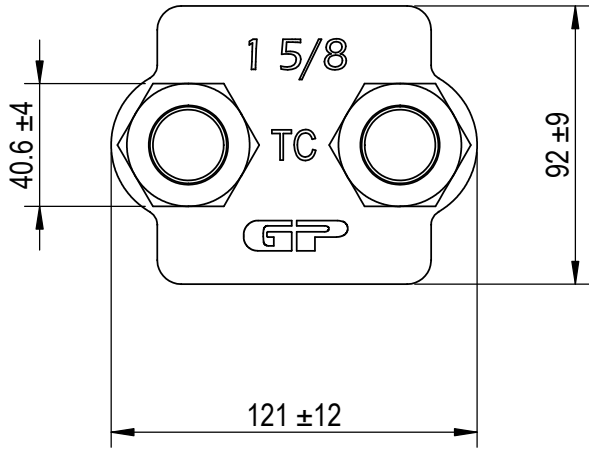

Green Pin® Wire Rope Clip
 Group : G-6240
 Part : CLGRP42
 Wire Rope : 41-42mm

0	First Issue	2024/1/1	DL
Rev.	Description	Date	Drawn
Copyright by Van Beest B.V. moreover this document is the property of Van Beest B.V. This document or any part of it may neither be made known, copied or multiplied, nor used for any purpose other than that for which it is specifically furnished, without the prior written consent of Van Beest B.V.			
Title Green Pin® Wire Rope Clip Wire rope clip generally to EN 13411-5 Type B		Remark G-6240 CLGRP42	

Green Pin®

P.O. Box 57, 3360 AB Sliedrecht (The Netherlands)
 Industrieweg 6, 3361 HJ Sliedrecht
 Tel. +31(0)184-413300 www.greenpin.com

Format	A4	
Scale	1:2.5	
Drawing number	9191	Rev.
		0

We reserve the right to make amendments on specifications in this drawing without prior notification.