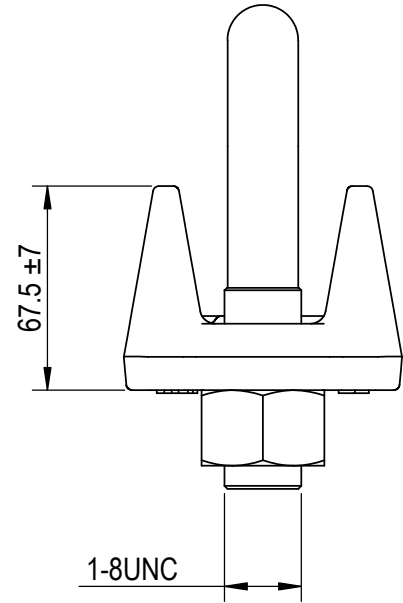

Green Pin® Wire Rope Clip
 Group : G-6240
 Part : CLGRP42
 Wire Rope : 41-42mm

0	First Issue	2024/1/1	DL
Rev.	Description	Date	Drawn
Copyright by Van Beest B.V. moreover this document is the property of Van Beest B.V. This document or any part of it may neither be made known, copied or multiplied, nor used for any purpose other than that for which it is specifically furnished, without the prior written consent of Van Beest B.V.			
Title Green Pin® Wire Rope Clip Wire rope clip generally to EN 13411-5 Type B		Remark G-6240 CLGRP42	

Green Pin®

P.O. Box 57, 3360 AB Sliedrecht (The Netherlands)
 Industrieweg 6, 3361 HJ Sliedrecht
 Tel. +31(0)184-413300 www.greenpin.com

Format	A4	
Scale	1:2.5	
Drawing number	9191	Rev.
		0

We reserve the right to make amendments on specifications in this drawing without prior notification.