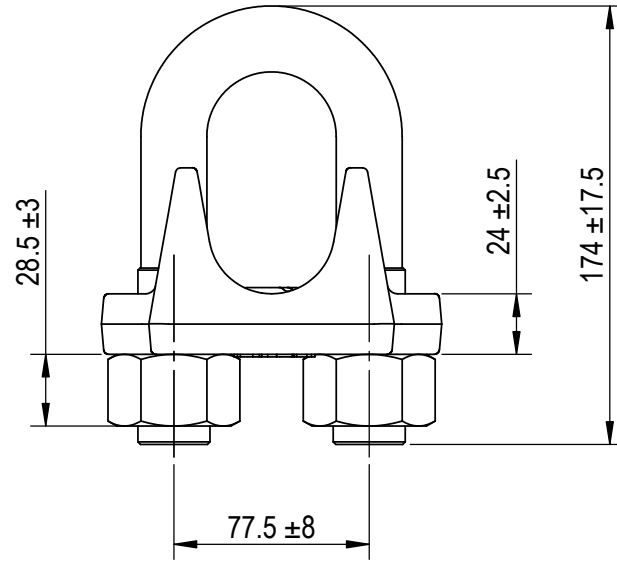

Green Pin® Wire Rope Clip
 Group : G-6240
 Part : CLGRP45
 Wire Rope : 44-46mm

0	First Issue	2024/1/1	DL
Rev.	Description	Date	Drawn
Copyright by Van Beest B.V. moreover this document is the property of Van Beest B.V. This document or any part of it may neither be made known, copied or multiplied, nor used for any purpose other than that for which it is specifically furnished, without the prior written consent of Van Beest B.V.			
Title Green Pin® Wire Rope Clip		Remark	
Wire rope clip generally to EN 13411-5 Type B		G-6240 CLGRP45	

Green Pin®
 P.O. Box 57, 3360 AB Sliedrecht (The Netherlands)
 Industrieweg 6, 3361 HJ Sliedrecht
 Tel. +31(0)184-413300 www.greenpin.com

Format	A4	
Scale	1:3	
Drawing number	9192	Rev.
		0

We reserve the right to make amendments on specifications in this drawing without prior notification.