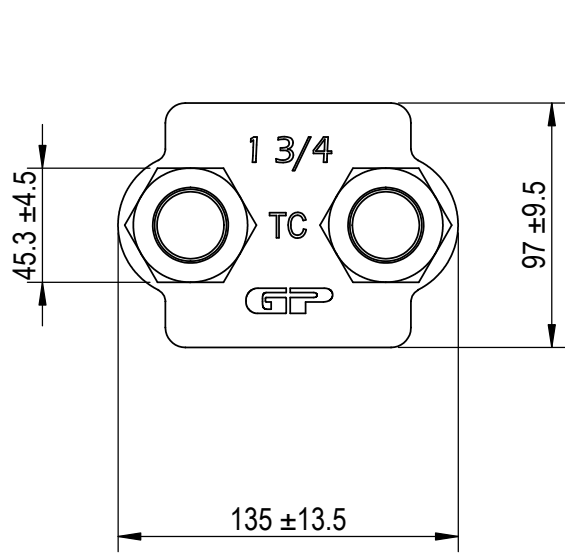

Green Pin® Wire Rope Clip
 Group : G-6240
 Part : CLGRP45
 Wire Rope : 44-46mm

0	First Issue	2024/1/1	DL
Rev.	Description	Date	Drawn
Copyright by Van Beest B.V. moreover this document is the property of Van Beest B.V. This document or any part of it may neither be made known, copied or multiplied, nor used for any purpose other than that for which it is specifically furnished, without the prior written consent of Van Beest B.V.			
Title Green Pin® Wire Rope Clip		Remark	
Wire rope clip generally to EN 13411-5 Type B		G-6240 CLGRP45	

Green Pin®
 P.O. Box 57, 3360 AB Sliedrecht (The Netherlands)
 Industrieweg 6, 3361 HJ Sliedrecht
 Tel. +31(0)184-413300 www.greenpin.com

Format	A4	
Scale	1:3	
Drawing number	9192	Rev.
		0

We reserve the right to make amendments on specifications in this drawing without prior notification.