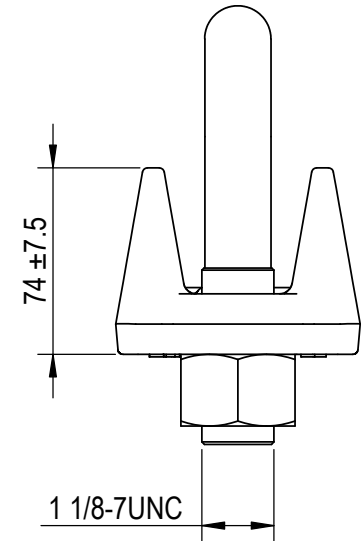

Green Pin® Wire Rope Clip
 Group : G-6240
 Part : CLGRP45
 Wire Rope : 44-46mm

0	First Issue	2024/1/1	DL
Rev.	Description	Date	Drawn
Copyright by Van Beest B.V. moreover this document is the property of Van Beest B.V. This document or any part of it may neither be made known, copied or multiplied, nor used for any purpose other than that for which it is specifically furnished, without the prior written consent of Van Beest B.V.			
Title Green Pin® Wire Rope Clip		Remark	
Wire rope clip generally to EN 13411-5 Type B		G-6240 CLGRP45	

Green Pin®
 P.O. Box 57, 3360 AB Sliedrecht (The Netherlands)
 Industrieweg 6, 3361 HJ Sliedrecht
 Tel. +31(0)184-413300 www.greenpin.com

Format	A4	
Scale	1:3	
Drawing number	9192	Rev.
		0

We reserve the right to make amendments on specifications in this drawing without prior notification.