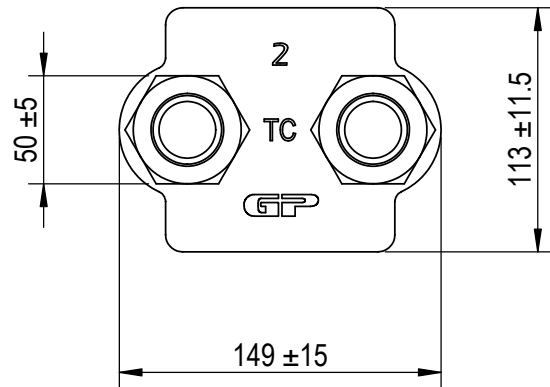

Green Pin® Wire Rope Clip
 Group : G-6240
 Part : CLGRP50
 Wire Rope : 48-52mm

Rev.	Description	Date	Drawn
0	First Issue	2024/1/1	DL

Copyright by Van Beest B.V. moreover this document is the property of Van Beest B.V. This document or any part of it may neither be made known, copied or multiplied, nor used for any purpose other than that for which it is specifically furnished, without the prior written consent of Van Beest B.V.

Title **Green Pin® Wire Rope Clip**
 Wire rope clip generally to EN 13411-5 Type B

Remark
 G-6240
 CLGRP50

Green Pin®

P.O. Box 57, 3360 AB Sliedrecht (The Netherlands)
 Industrieweg 6, 3361 HJ Sliedrecht
 Tel. +31(0)184-413300 www.greenpin.com

Format **A4**
 Scale **1:3.5**

Drawing number **9193** Rev. **0**

We reserve the right to make amendments on specifications in this drawing without prior notification.