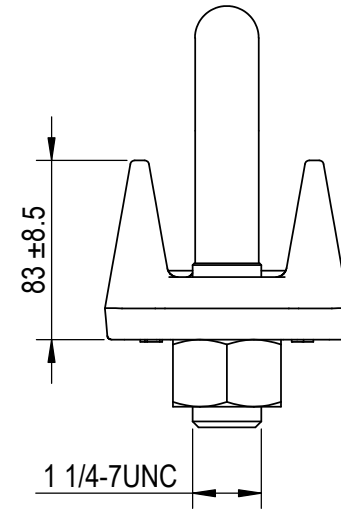

Green Pin® Wire Rope Clip
 Group : G-6240
 Part : CLGRP50
 Wire Rope : 48-52mm

Rev.	Description	Date	Drawn
0	First Issue	2024/1/1	DL

Copyright by Van Beest B.V. moreover this document is the property of Van Beest B.V. This document or any part of it may neither be made known, copied or multiplied, nor used for any purpose other than that for which it is specifically furnished, without the prior written consent of Van Beest B.V.

Title **Green Pin® Wire Rope Clip**
 Wire rope clip generally to EN 13411-5 Type B

Remark
 G-6240
 CLGRP50

Green Pin®

P.O. Box 57, 3360 AB Sliedrecht (The Netherlands)
 Industrieweg 6, 3361 HJ Sliedrecht
 Tel. +31(0)184-413300 www.greenpin.com

Format **A4**
 Scale **1:3.5**

Drawing number **9193** Rev. **0**

We reserve the right to make amendments on specifications in this drawing without prior notification.