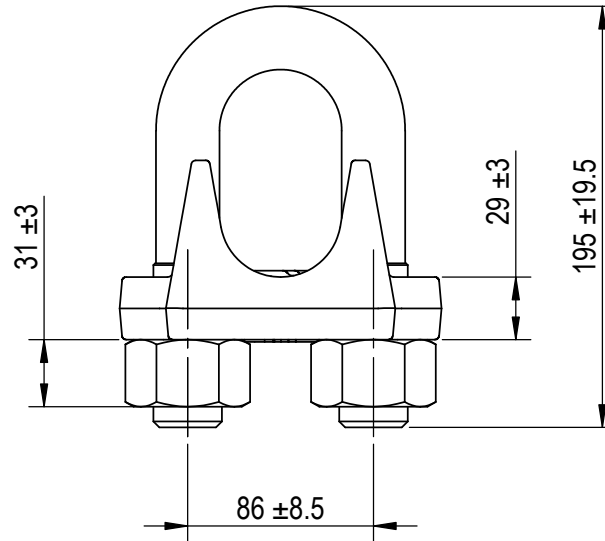

Green Pin® Wire Rope Clip
 Group : G-6240
 Part : CLGRP50
 Wire Rope : 48-52mm

Rev.	Description	Date	Drawn
0	First Issue	2024/1/1	DL

Copyright by Van Beest B.V. moreover this document is the property of Van Beest B.V. This document or any part of it may neither be made known, copied or multiplied, nor used for any purpose other than that for which it is specifically furnished, without the prior written consent of Van Beest B.V.

Title **Green Pin® Wire Rope Clip**
 Wire rope clip generally to EN 13411-5 Type B

Remark
 G-6240
 CLGRP50

Green Pin®

P.O. Box 57, 3360 AB Sliedrecht (The Netherlands)
 Industrieweg 6, 3361 HJ Sliedrecht
 Tel. +31(0)184-413300 www.greenpin.com

Format **A4**
 Scale **1:3.5**

Drawing number **9193** Rev. **0**

We reserve the right to make amendments on specifications in this drawing without prior notification.