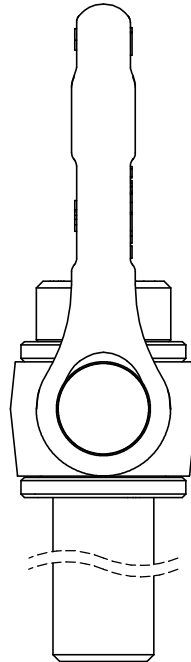

# Green Pin® Long Rotating Hoist Ring GR8

Group : ADAL

Part : GPADA30L240

WLL : 6.3t

Rev.	Description	Date	Drawn
0	First Issue	2019-9-18	R.CH

Copyright by Van Beest B.V. moreover this document is the property of Van Beest B.V. This document or any part of it may neither be made known, copied or multiplied, nor used for any purpose other than that for which it is specifically furnished, without the prior written consent of Van Beest B.V.

Title **Green Pin® Long Rotating Hoist Ring GR8**

Remark  
ADAL  
GPADA30L240

**Green Pin®**  
P.O. Box 57, 3360 AB Sliedrecht (The Netherlands)  
Industrieweg 6, 3361 HJ Sliedrecht  
Tel. +31(0)184-413300 www.greenpin.com

Format **A4**  
Scale **1:2.25**

Drawing number **7714** Rev. **0**

We reserve the right to make amendments on specifications in this drawing without prior notification.