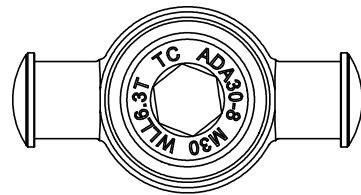

# Green Pin® Long Rotating Hoist Ring GR8

Group : ADAL

Part : GPADA30L240

WLL : 6.3t

Rev.	Description	Date	Drawn
0	First Issue	2019-9-18	R.CH

Copyright by Van Beest B.V. moreover this document is the property of Van Beest B.V. This document or any part of it may neither be made known, copied or multiplied, nor used for any purpose other than that for which it is specifically furnished, without the prior written consent of Van Beest B.V.

Title **Green Pin® Long Rotating Hoist Ring GR8**

Remark  
ADAL  
GPADA30L240

**Green Pin®**  
P.O. Box 57, 3360 AB Sliedrecht (The Netherlands)  
Industrieweg 6, 3361 HJ Sliedrecht  
Tel. +31(0)184-413300 www.greenpin.com