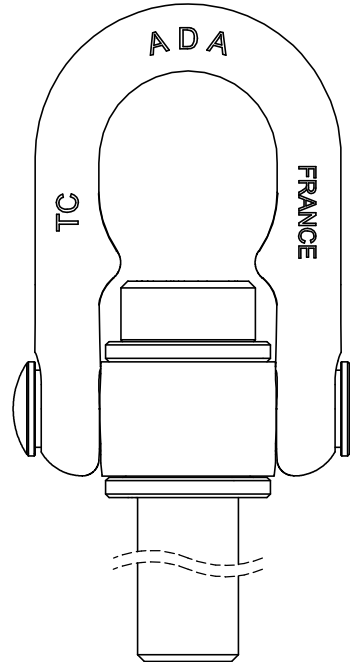

# Green Pin® Long Rotating Hoist Ring GR8

Group : ADAL

Part : GPADA30L240

WLL : 6.3t

Rev.	Description	Date	Drawn
0	First Issue	2019-9-18	R.CH

Copyright by Van Beest B.V. moreover this document is the property of Van Beest B.V. This document or any part of it may neither be made known, copied or multiplied, nor used for any purpose other than that for which it is specifically furnished, without the prior written consent of Van Beest B.V.

Title **Green Pin® Long Rotating Hoist Ring GR8**

Remark  
ADAL  
GPADA30L240

**Green Pin®**  
P.O. Box 57, 3360 AB Sliedrecht (The Netherlands)  
Industrieweg 6, 3361 HJ Sliedrecht  
Tel. +31(0)184-413300 www.greenpin.com

Format **A4**  
Scale **1:2.25**

Drawing number **7714** Rev. **0**

We reserve the right to make amendments on specifications in this drawing without prior notification.