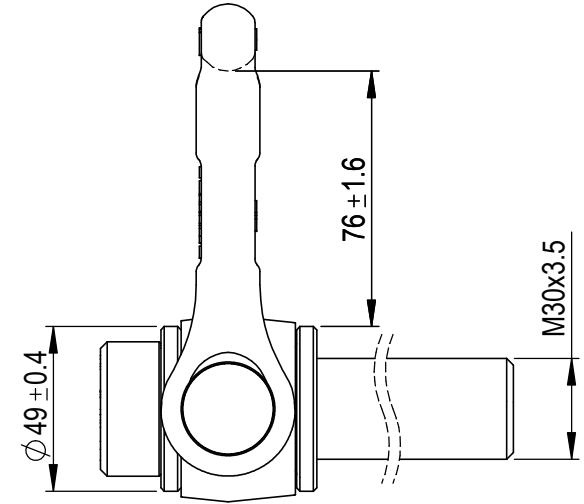

# Green Pin® Long Rotating Hoist Ring GR8

Group : ADAL

Part : GPADA30L240

WLL : 6.3t

Rev.	Description	Date	Drawn
0	First Issue	2019-9-18	R.CH

Copyright by Van Beest B.V. moreover this document is the property of Van Beest B.V. This document or any part of it may neither be made known, copied or multiplied, nor used for any purpose other than that for which it is specifically furnished, without the prior written consent of Van Beest B.V.

Title **Green Pin® Long Rotating Hoist Ring GR8**

Remark  
ADAL  
GPADA30L240

**Green Pin®**  
P.O. Box 57, 3360 AB Sliedrecht (The Netherlands)  
Industrieweg 6, 3361 HJ Sliedrecht  
Tel. +31(0)184-413300 www.greenpin.com

Format **A4**  
Scale **1:2.25**

Drawing number **7714** Rev. **0**

We reserve the right to make amendments on specifications in this drawing without prior notification.