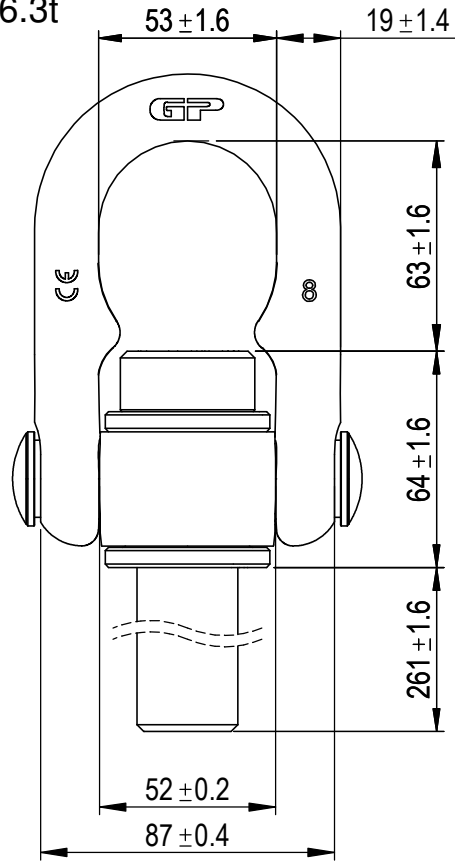

# Green Pin® Long Rotating Hoist Ring GR8

Group : ADAL

Part : GPADA30L240

WLL : 6.3t

Rev.	Description	Date	Drawn
0	First Issue	2019-9-18	R.CH

Copyright by Van Beest B.V. moreover this document is the property of Van Beest B.V. This document or any part of it may neither be made known, copied or multiplied, nor used for any purpose other than that for which it is specifically furnished, without the prior written consent of Van Beest B.V.

Title **Green Pin® Long Rotating Hoist Ring GR8**

Remark  
ADAL  
GPADA30L240

**Green Pin®**  
P.O. Box 57, 3360 AB Sliedrecht (The Netherlands)  
Industrieweg 6, 3361 HJ Sliedrecht  
Tel. +31(0)184-413300 www.greenpin.com

Format **A4**  
Scale **1:2.25**

Drawing number **7714** Rev. **0**

We reserve the right to make amendments on specifications in this drawing without prior notification.