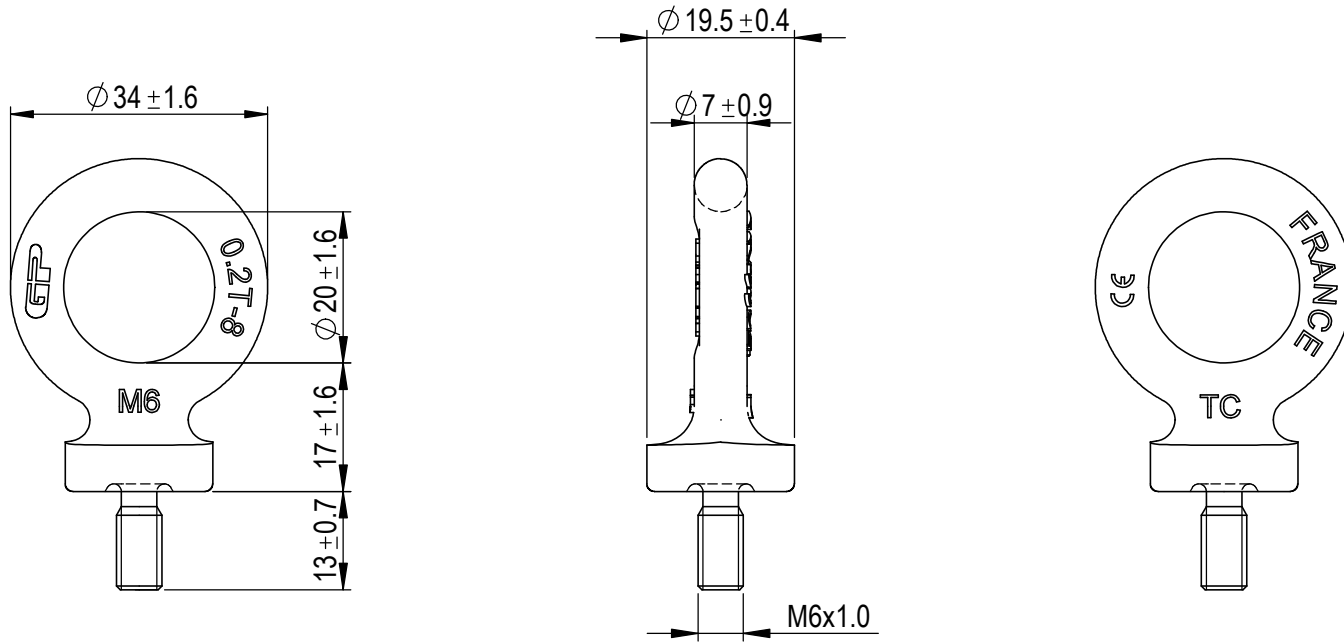

Green Pin® Lifting Eye Length As DIN580 GR8  
 Group : ALDIN  
 Part : GPAL06DIN  
 WLL : 0.2t

0	First Issue	2019-10-15	R.CH
Rev.	Description	Date	Drawn
Copyright by Van Beest B.V. moreover this document is the property of Van Beest B.V. This document or any part of it may neither be made known, copied or multiplied, nor used for any purpose other than that for which it is specifically furnished, without the prior written consent of Van Beest B.V.			
Title Green Pin® Lifting Eye Length As DIN580 GR8		Remark ALDIN GPAL06DIN	

P.O. Box 57, 3360 AB Sliedrecht (The Netherlands)  
 Industrieweg 6, 3361 HJ Sliedrecht  
 Tel. +31(0)184-413300 www.greenpin.com

Format	A4	
Scale	1:1	
Drawing number		Rev.
7625		0

We reserve the right to make amendments on specifications in this drawing without prior notification.