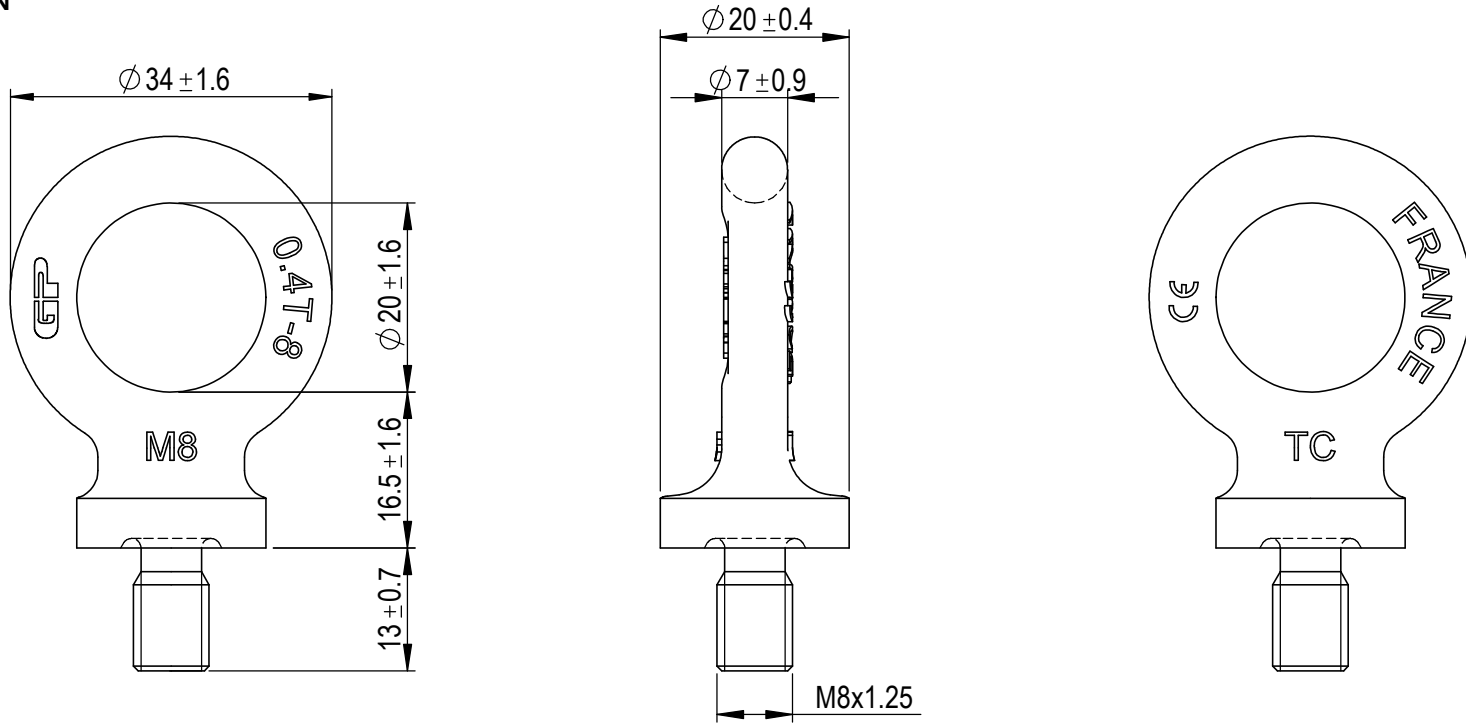

Green Pin® Lifting Eye Length As DIN580 GR8
 Group : ALDIN
 Part : GPAL08DIN
 WLL : 0.4t

0	First Issue	2019-10-15	R.CH
Rev.	Description	Date	Drawn
Copyright by Van Beest B.V. moreover this document is the property of Van Beest B.V. This document or any part of it may neither be made known, copied or multiplied, nor used for any purpose other than that for which it is specifically furnished, without the prior written consent of Van Beest B.V.			
Title Green Pin® Lifting Eye Length As DIN580 GR8		Remark ALDIN GPAL08DIN	

P.O. Box 57, 3360 AB Sliedrecht (The Netherlands)
 Industrieweg 6, 3361 HJ Sliedrecht
 Tel. +31(0)184-413300 www.greenpin.com

Format	A4	
Scale	1.25:1	
Drawing number	7626	Rev.
	0	

We reserve the right to make amendments on specifications in this drawing without prior notification.