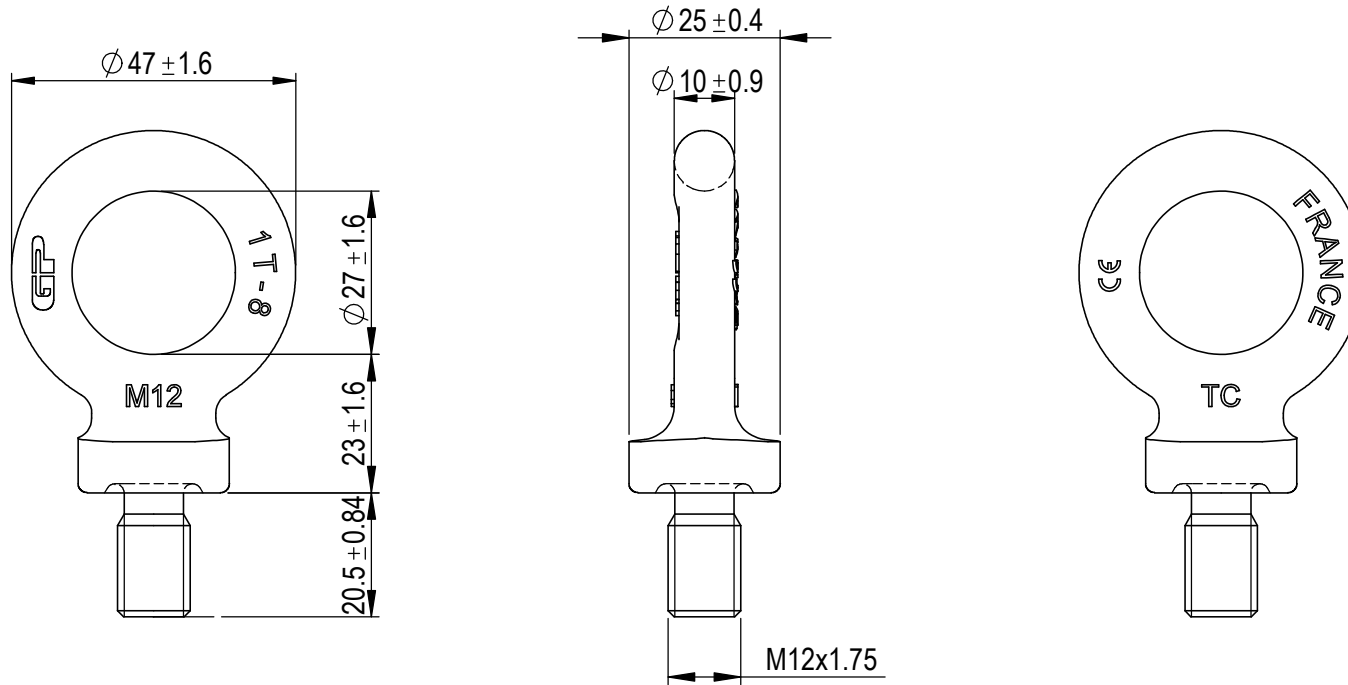

Green Pin® Lifting Eye Length As DIN580 GR8
 Group : ALDIN
 Part : GPAL12DIN
 WLL : 1t

0	First Issue	2019-10-15	R.CH
Rev.	Description	Date	Drawn
Copyright by Van Beest B.V. moreover this document is the property of Van Beest B.V. This document or any part of it may neither be made known, copied or multiplied, nor used for any purpose other than that for which it is specifically furnished, without the prior written consent of Van Beest B.V.			
Title Green Pin® Lifting Eye Length As DIN580 GR8		Remark ALDIN GPAL12DIN	

Green Pin®
 P.O. Box 57, 3360 AB Sliedrecht (The Netherlands)
 Industrieweg 6, 3361 HJ Sliedrecht
 Tel. +31(0)184-413300 www.greenpin.com

Format	A4	
Scale	1:1.25	
Drawing number	7628	Rev.
		0

We reserve the right to make amendments on specifications in this drawing without prior notification.