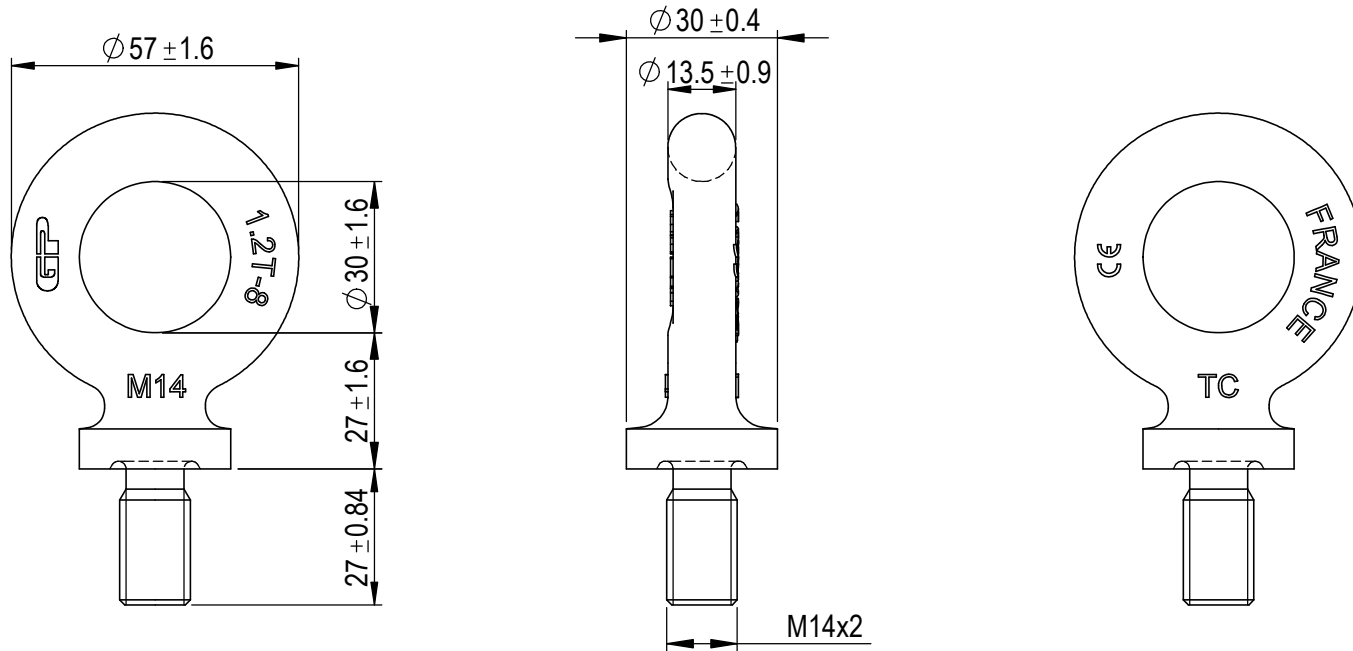

Green Pin® Lifting Eye Length As DIN580 GR8
 Group : ALDIN
 Part : GPAL14DIN
 WLL : 1.2t

0	First Issue	2019-10-15	R.CH
Rev.	Description	Date	Drawn
Copyright by Van Beest B.V. moreover this document is the property of Van Beest B.V. This document or any part of it may neither be made known, copied or multiplied, nor used for any purpose other than that for which it is specifically furnished, without the prior written consent of Van Beest B.V.			
Title Green Pin® Lifting Eye Length As DIN580 GR8		Remark ALDIN GPAL14DIN	

P.O. Box 57, 3360 AB Sliedrecht (The Netherlands)
 Industrieweg 6, 3361 HJ Sliedrecht
 Tel. +31 (0)184-413300 www.greenpin.com

Format	A4	
Scale	1:1.5	
Drawing number		Rev.
7629		0

We reserve the right to make amendments on specifications in this drawing without prior notification.