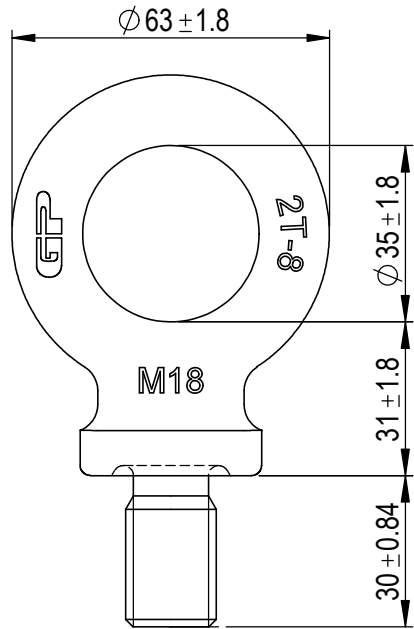

Green Pin® Lifting Eye Length As DIN580 GR8
 Group : ALDIN
 Part : GPAL18DIN
 WLL : 2t

0	First Issue	2019-10-15	R.CH
Rev.	Description	Date	Drawn
Copyright by Van Beest B.V. moreover this document is the property of Van Beest B.V. This document or any part of it may neither be made known, copied or multiplied, nor used for any purpose other than that for which it is specifically furnished, without the prior written consent of Van Beest B.V.			
Title Green Pin® Lifting Eye Length As DIN580 GR8		Remark ALDIN GPAL18DIN	

P.O. Box 57, 3360 AB Sliedrecht (The Netherlands)
 Industrieweg 6, 3361 HJ Sliedrecht
 Tel. +31(0)184-413300 www.greenpin.com

Format	A4	
Scale	1:1.5	
Drawing number		Rev.
7631		0

We reserve the right to make amendments on specifications in this drawing without prior notification.