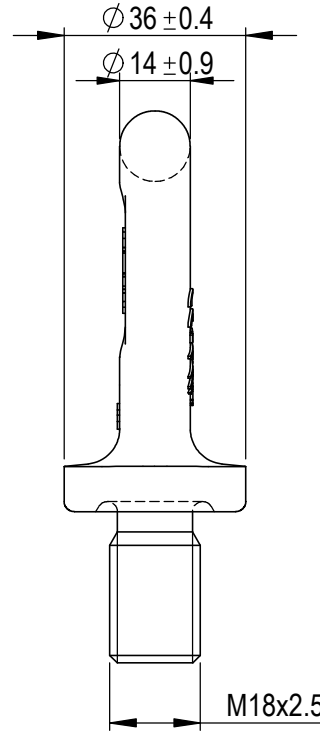

Green Pin® Lifting Eye Length As DIN580 GR8
 Group : ALDIN
 Part : GPAL18DIN
 WLL : 2t

0	First Issue	2019-10-15	R.CH
Rev.	Description	Date	Drawn
Copyright by Van Beest B.V. moreover this document is the property of Van Beest B.V. This document or any part of it may neither be made known, copied or multiplied, nor used for any purpose other than that for which it is specifically furnished, without the prior written consent of Van Beest B.V.			
Title Green Pin® Lifting Eye Length As DIN580 GR8		Remark ALDIN GPAL18DIN	

P.O. Box 57, 3360 AB Sliedrecht (The Netherlands)
 Industrieweg 6, 3361 HJ Sliedrecht
 Tel. +31(0)184-413300 www.greenpin.com

Format	A4	
Scale	1:1.5	
Drawing number		Rev.
7631		0

We reserve the right to make amendments on specifications in this drawing without prior notification.