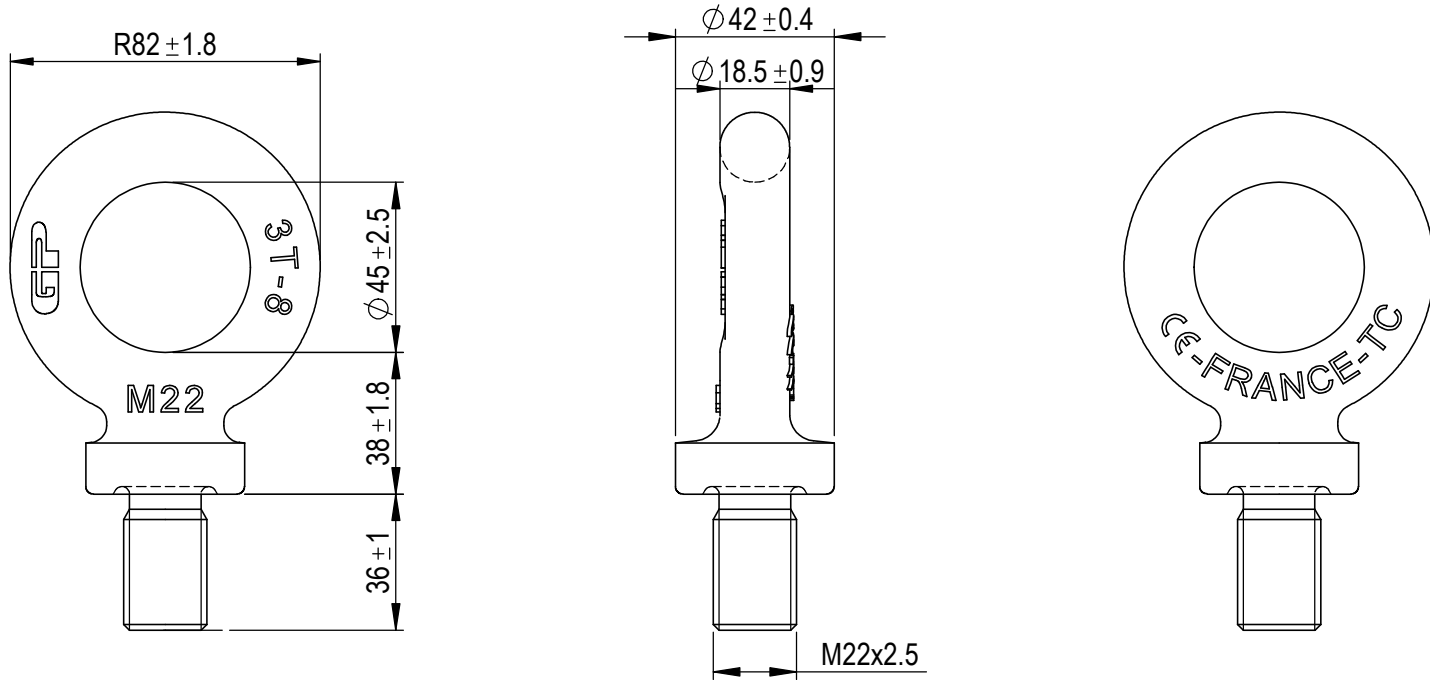

Green Pin® Lifting Eye Length As DIN580 GR8
 Group : ALDIN
 Part : GPAL22DIN
 WLL : 3t

0	First Issue	2019-10-15	R.CH
Rev.	Description	Date	Drawn
Copyright by Van Beest B.V. moreover this document is the property of Van Beest B.V. This document or any part of it may neither be made known, copied or multiplied, nor used for any purpose other than that for which it is specifically furnished, without the prior written consent of Van Beest B.V.			
Title Green Pin® Lifting Eye Length As DIN580 GR8		Remark ALDIN GPAL22DIN	

Green Pin®
 P.O. Box 57, 3360 AB Sliedrecht (The Netherlands)
 Industrieweg 6, 3361 HJ Sliedrecht
 Tel. +31(0)184-413300 www.greenpin.com

Format	A4	
Scale	1:2	
Drawing number	7633	Rev.
		0

We reserve the right to make amendments on specifications in this drawing without prior notification.