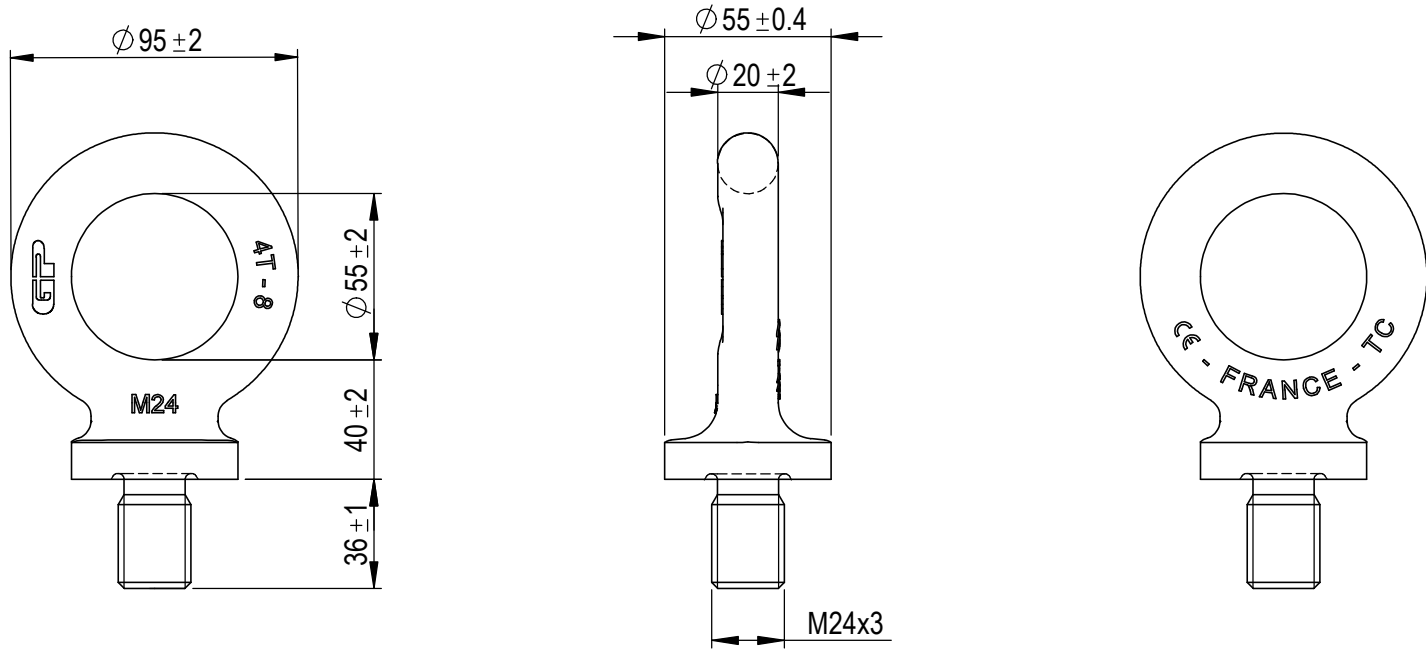

Green Pin® Lifting Eye Length As DIN580 GR8
 Group : ALDIN
 Part : GPAL24DIN
 WLL : 4t

0	First Issue	2019-10-15	R.CH
Rev.	Description	Date	Drawn
Copyright by Van Beest B.V. moreover this document is the property of Van Beest B.V. This document or any part of it may neither be made known, copied or multiplied, nor used for any purpose other than that for which it is specifically furnished, without the prior written consent of Van Beest B.V.			
Title Green Pin® Lifting Eye Length As DIN580 GR8		Remark ALDIN GPAL24DIN	

Green Pin®

P.O. Box 57, 3360 AB Sliedrecht (The Netherlands)
 Industrieweg 6, 3361 HJ Sliedrecht
 Tel. +31(0)184-413300 www.greenpin.com

Format	A4	
Scale	1:2.5	
Drawing number	7634	Rev.
		0

We reserve the right to make amendments on specifications in this drawing without prior notification.