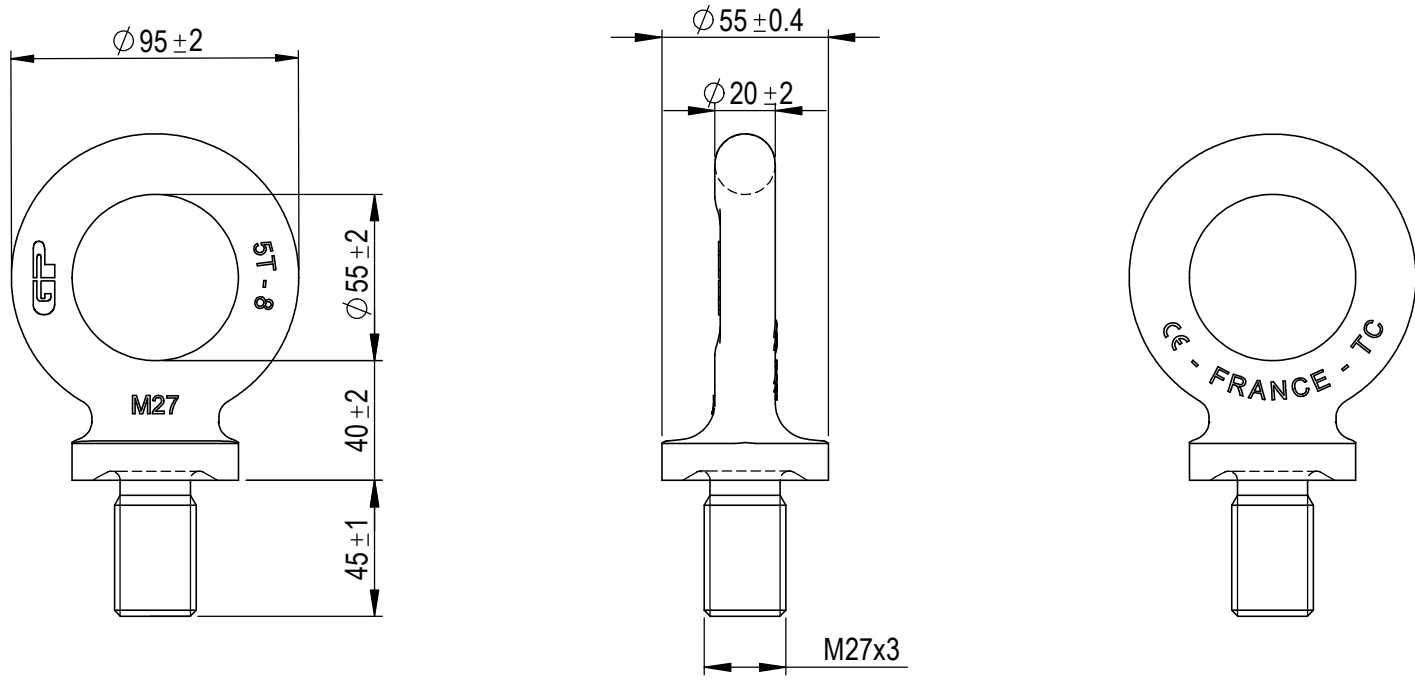

Green Pin® Lifting Eye Length As DIN580 GR8
 Group : ALDIN
 Part : GPAL27DIN
 WLL : 5t

0	First Issue	2019-10-15	R.CH
Rev.	Description	Date	Drawn
Copyright by Van Beest B.V. moreover this document is the property of Van Beest B.V. This document or any part of it may neither be made known, copied or multiplied, nor used for any purpose other than that for which it is specifically furnished, without the prior written consent of Van Beest B.V.			
Title Green Pin® Lifting Eye Length As DIN580 GR8		Remark ALDIN GPAL27DIN	

Green Pin®

P.O. Box 57, 3360 AB Sliedrecht (The Netherlands)
 Industrieweg 6, 3361 HJ Sliedrecht
 Tel. +31(0)184-413300 www.greenpin.com

Format	A4	
Scale	1:2.5	
Drawing number	7635	Rev.
		0

We reserve the right to make amendments on specifications in this drawing without prior notification.