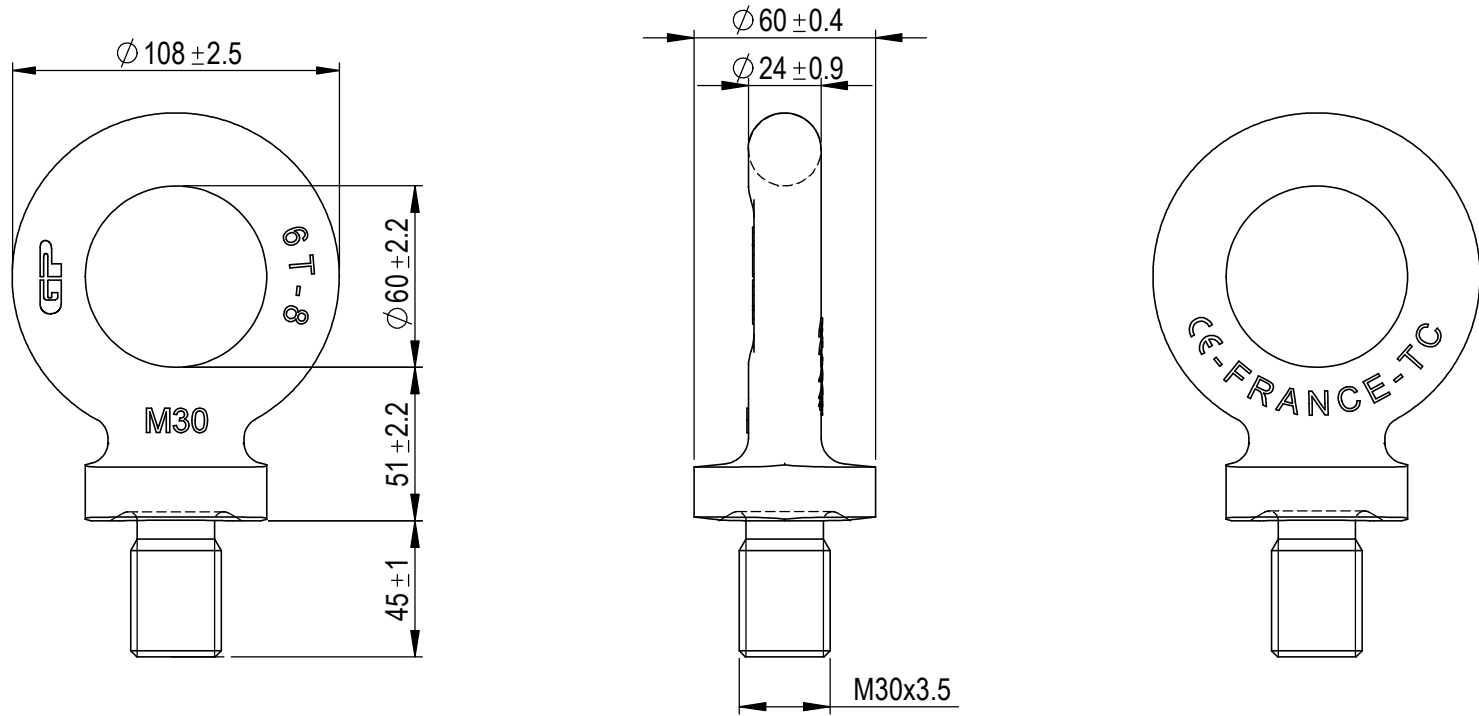

Green Pin® Lifting Eye Length As DIN580 GR8
 Group : ALDIN
 Part : GPAL30DIN
 WLL : 6t

0	First Issue	2019-10-07	R.CH
Rev.	Description	Date	Drawn
Copyright by Van Beest B.V. moreover this document is the property of Van Beest B.V. This document or any part of it may neither be made known, copied or multiplied, nor used for any purpose other than that for which it is specifically furnished, without the prior written consent of Van Beest B.V.			
Title Green Pin® Lifting Eye Length As DIN580 GR8		Remark ALDIN GPAL30DIN	

Green Pin®
 P.O. Box 57, 3360 AB Sliedrecht (The Netherlands)
 Industrieweg 6, 3361 HJ Sliedrecht
 Tel. +31(0)184-413300 www.greenpin.com

Format	A4	
Scale	1:2.5	
Drawing number		Rev.
7636		0

We reserve the right to make amendments on specifications in this drawing without prior notification.