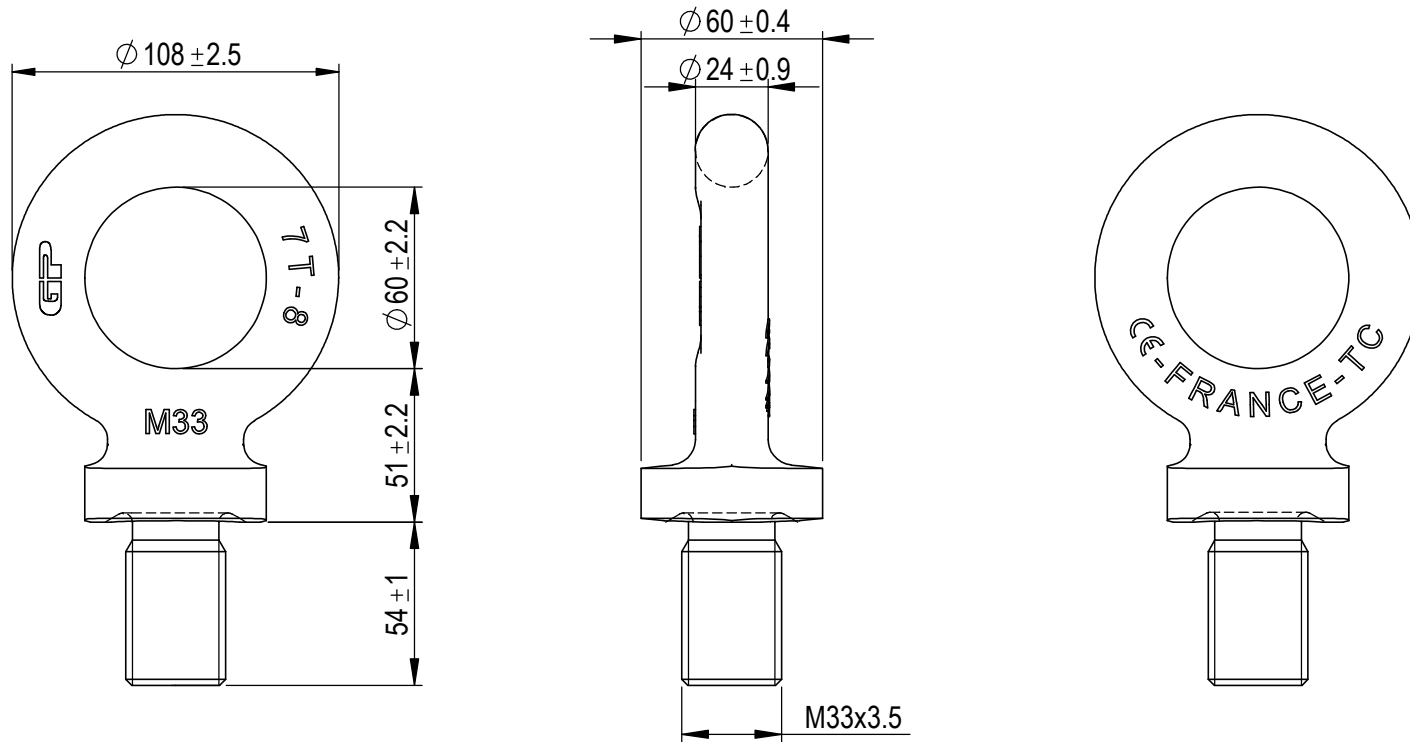

Green Pin® Lifting Eye Length As DIN580 GR8
 Group : ALDIN
 Part : GPAL33DIN
 WLL : 7t

0	First Issue	2019-10-07	R.CH
Rev.	Description	Date	Drawn
Copyright by Van Beest B.V. moreover this document is the property of Van Beest B.V. This document or any part of it may neither be made known, copied or multiplied, nor used for any purpose other than that for which it is specifically furnished, without the prior written consent of Van Beest B.V.			
Title Green Pin® Lifting Eye Length As DIN580 GR8		Remark ALDIN GPAL33DIN	

Green Pin®
 P.O. Box 57, 3360 AB Sliedrecht (The Netherlands)
 Industrieweg 6, 3361 HJ Sliedrecht
 Tel. +31(0)184-413300 www.greenpin.com

Format	A4	
Scale	1:2.5	
Drawing number	7637	Rev.
	0	

We reserve the right to make amendments on specifications in this drawing without prior notification.