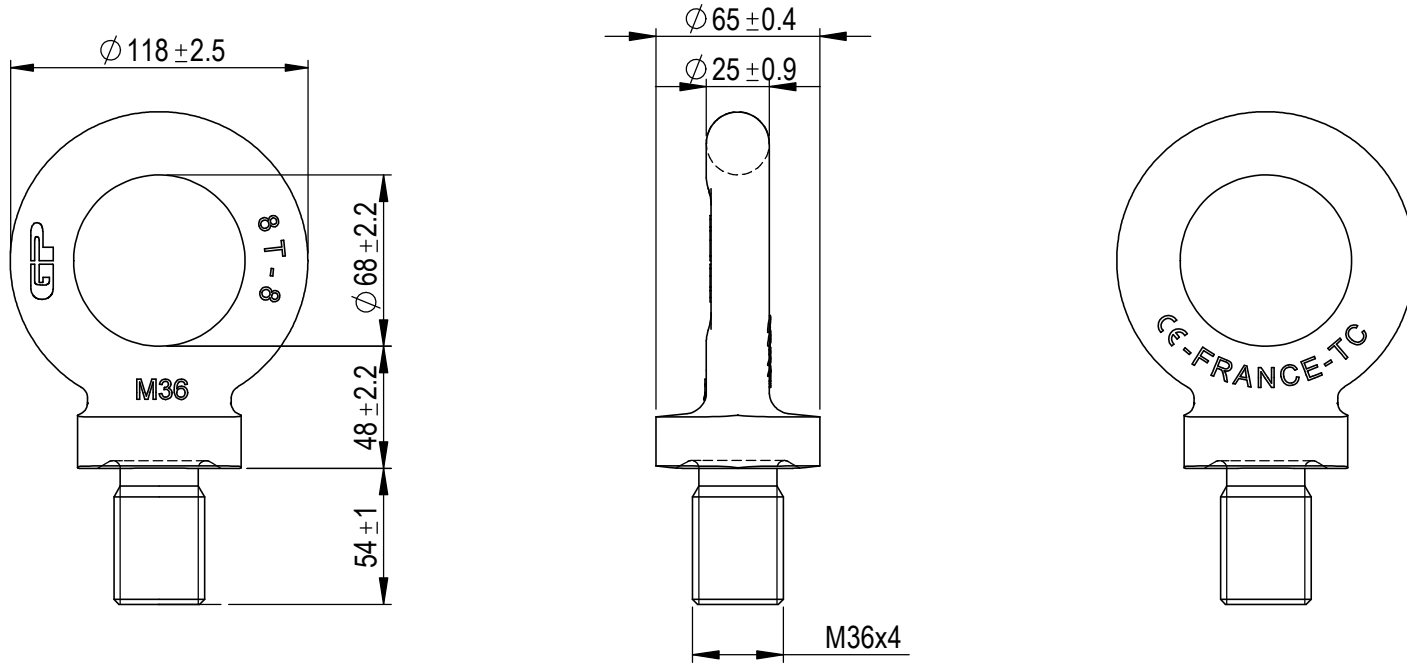

Green Pin® Lifting Eye Length As DIN580 GR8
 Group : ALDIN
 Part : GPAL36DIN
 WLL : 8t

0	First Issue	2019-10-15	R.CH
Rev.	Description	Date	Drawn
Copyright by Van Beest B.V. moreover this document is the property of Van Beest B.V. This document or any part of it may neither be made known, copied or multiplied, nor used for any purpose other than that for which it is specifically furnished, without the prior written consent of Van Beest B.V.			
Title Green Pin® Lifting Eye Length As DIN580 GR8		Remark ALDIN GPAL36DIN	

P.O. Box 57, 3360 AB Sliedrecht (The Netherlands)
 Industrieweg 6, 3361 HJ Sliedrecht
 Tel. +31 (0)184-413300 www.greenpin.com

Format	A4	
Scale	1:3	
Drawing number		Rev.
7638		0

We reserve the right to make amendments on specifications in this drawing without prior notification.