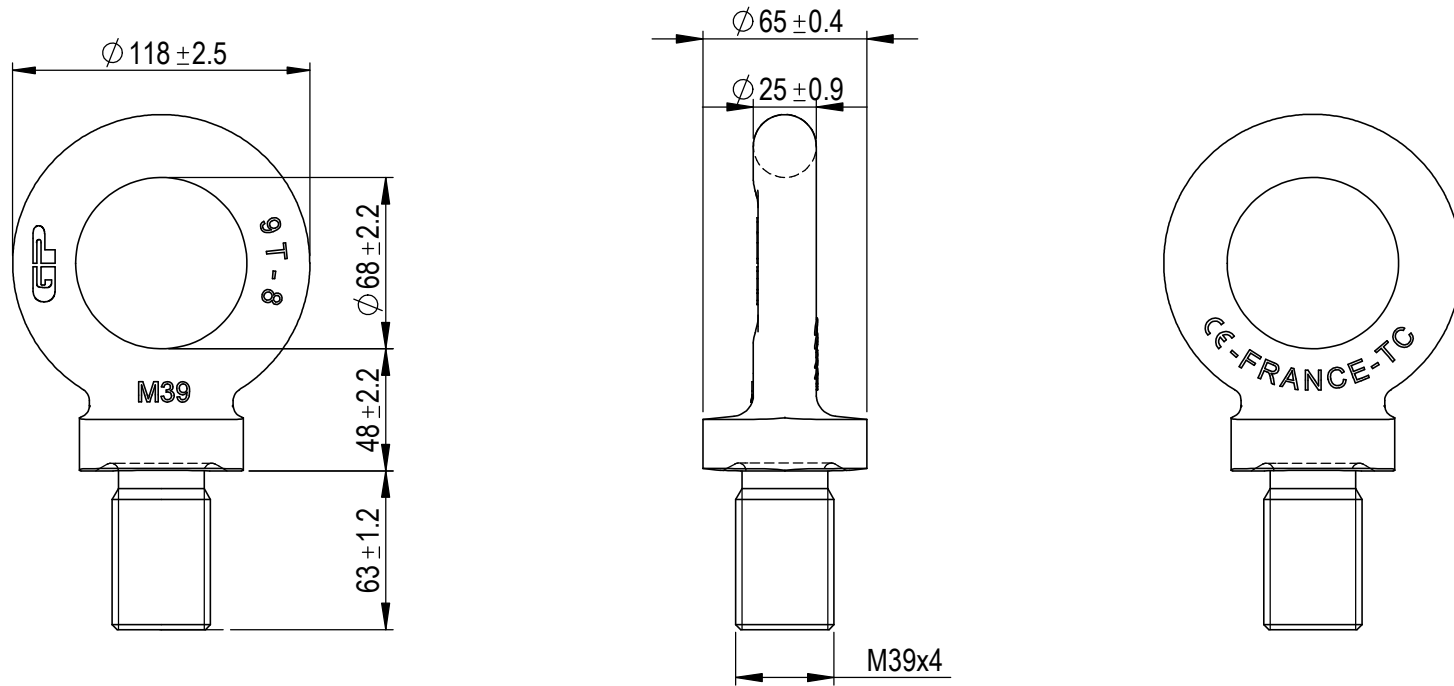

Green Pin® Lifting Eye Length As DIN580 GR8
 Group : ALDIN
 Part : GPAL39DIN
 WLL : 9t

0	First Issue	2019-10-15	R.CH
Rev.	Description	Date	Drawn
Copyright by Van Beest B.V. moreover this document is the property of Van Beest B.V. This document or any part of it may neither be made known, copied or multiplied, nor used for any purpose other than that for which it is specifically furnished, without the prior written consent of Van Beest B.V.			
Title Green Pin® Lifting Eye Length As DIN580 GR8		Remark ALDIN GPAL39DIN	

Green Pin®
 P.O. Box 57, 3360 AB Sliedrecht (The Netherlands)
 Industrieweg 6, 3361 HJ Sliedrecht
 Tel. +31(0)184-413300 www.greenpin.com

Format	A4	
Scale	1:3	
Drawing number	7639	Rev. 0

We reserve the right to make amendments on specifications in this drawing without prior notification.