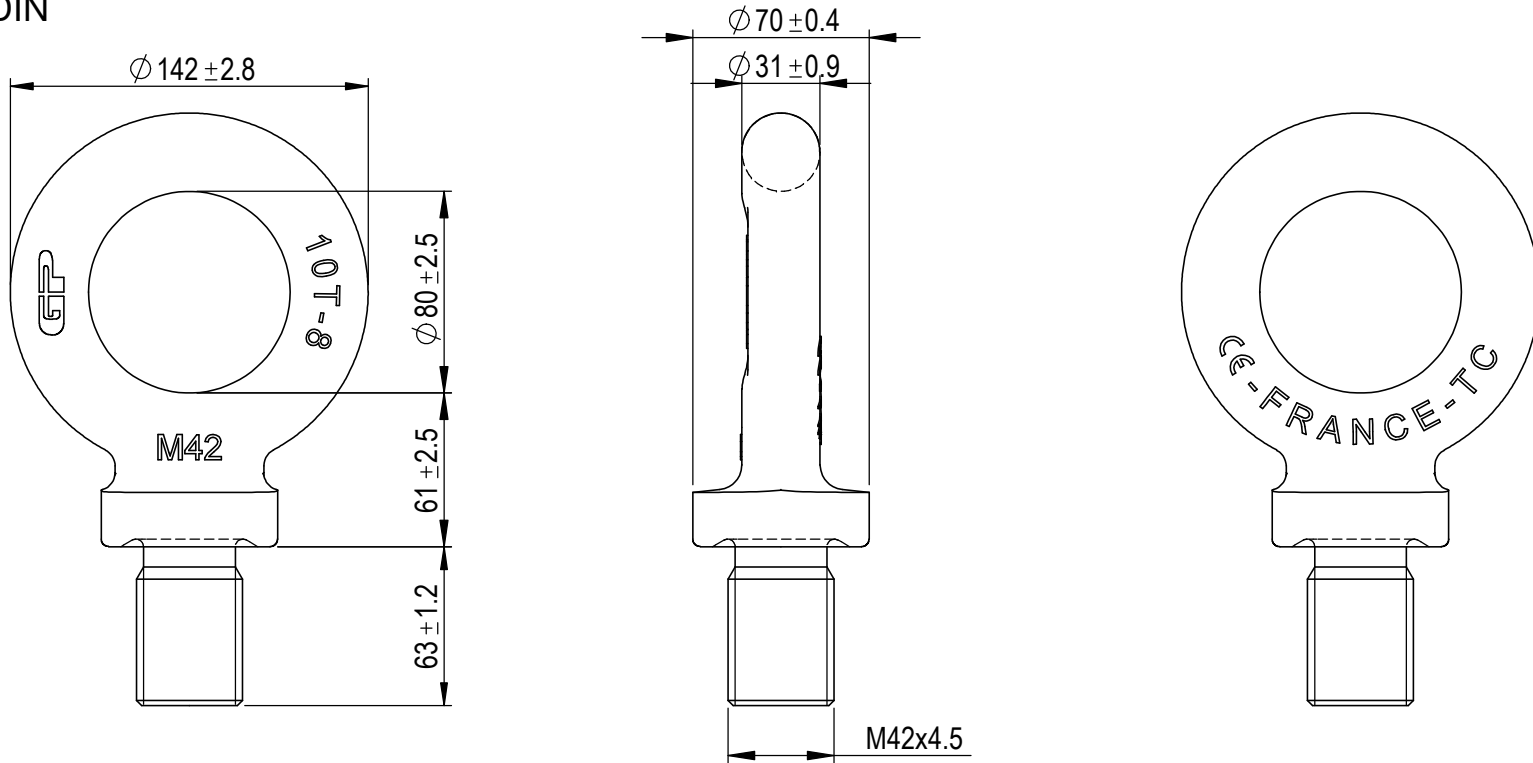

Green Pin® Lifting Eye Length As DIN580 GR8
 Group : ALDIN
 Part : GPAL42DIN
 WLL : 10t

0	First Issue	2019-10-15	R.CH
Rev.	Description	Date	Drawn
Copyright by Van Beest B.V. moreover this document is the property of Van Beest B.V. This document or any part of it may neither be made known, copied or multiplied, nor used for any purpose other than that for which it is specifically furnished, without the prior written consent of Van Beest B.V.			
Title Green Pin® Lifting Eye Length As DIN580 GR8		Remark ALDIN GPAL42DIN	

Green Pin®
 P.O. Box 57, 3360 AB Sliedrecht (The Netherlands)
 Industrieweg 6, 3361 HJ Sliedrecht
 Tel. +31(0)184-413300 www.greenpin.com

Format	A4	
Scale	1:3	
Drawing number	7640	Rev.
		0

We reserve the right to make amendments on specifications in this drawing without prior notification.