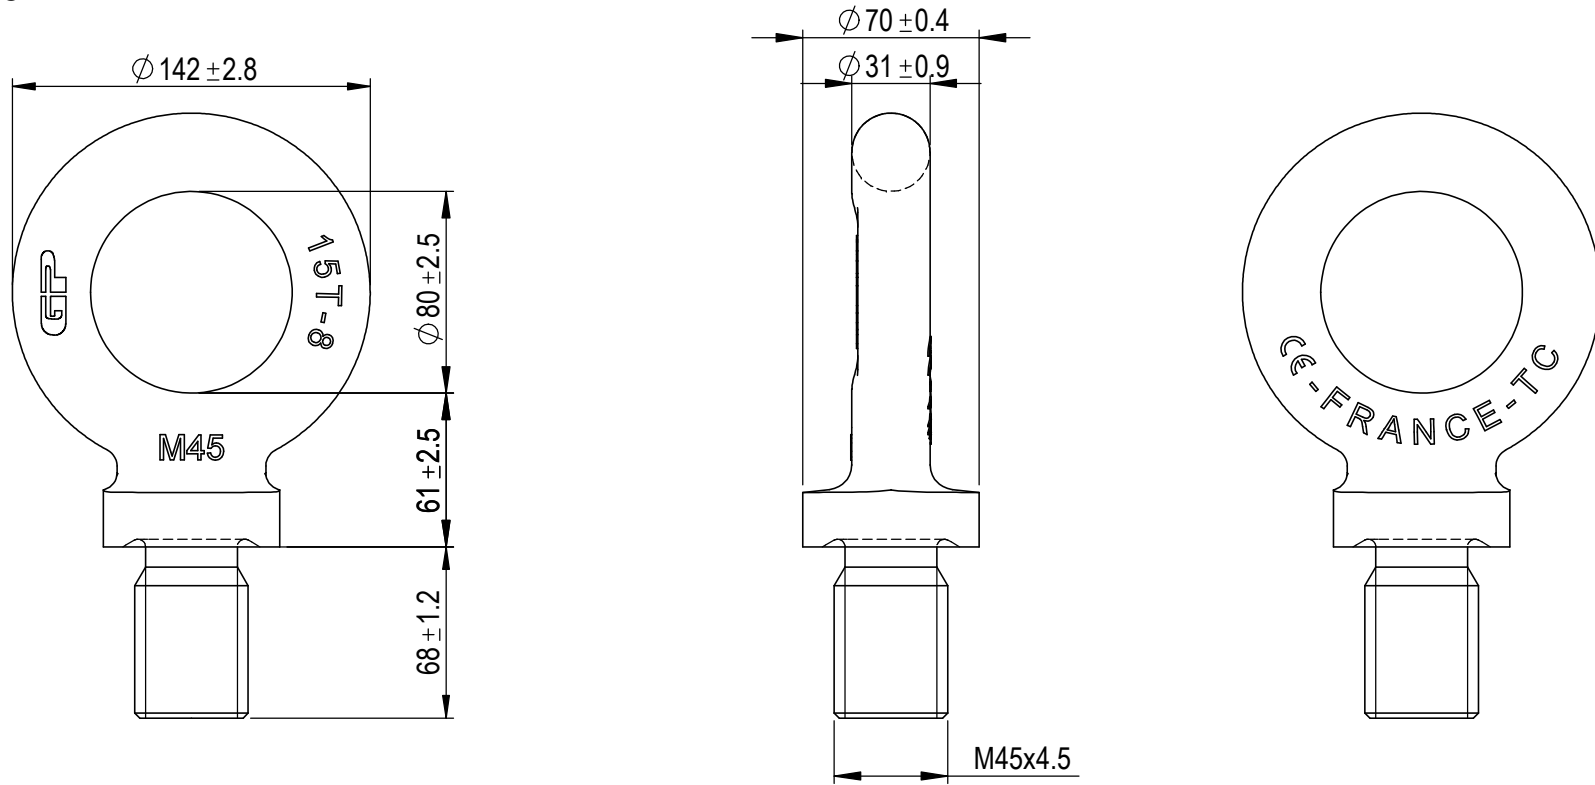

Green Pin® Lifting Eye Length As DIN580 GR8
 Group : ALDIN
 Part : GPAL45DIN
 WLL : 15t

0	First Issue	2019-10-15	R.CH
Rev.	Description	Date	Drawn
Copyright by Van Beest B.V. moreover this document is the property of Van Beest B.V. This document or any part of it may neither be made known, copied or multiplied, nor used for any purpose other than that for which it is specifically furnished, without the prior written consent of Van Beest B.V.			
Title Green Pin® Lifting Eye Length As DIN580 GR8		Remark ALDIN GPAL45DIN	

P.O. Box 57, 3360 AB Sliedrecht (The Netherlands)
 Industrieweg 6, 3361 HJ Sliedrecht
 Tel. +31(0)184-413300 www.greenpin.com

Format	A4	
Scale	1:3	
Drawing number		Rev.
7641		0

We reserve the right to make amendments on specifications in this drawing without prior notification.