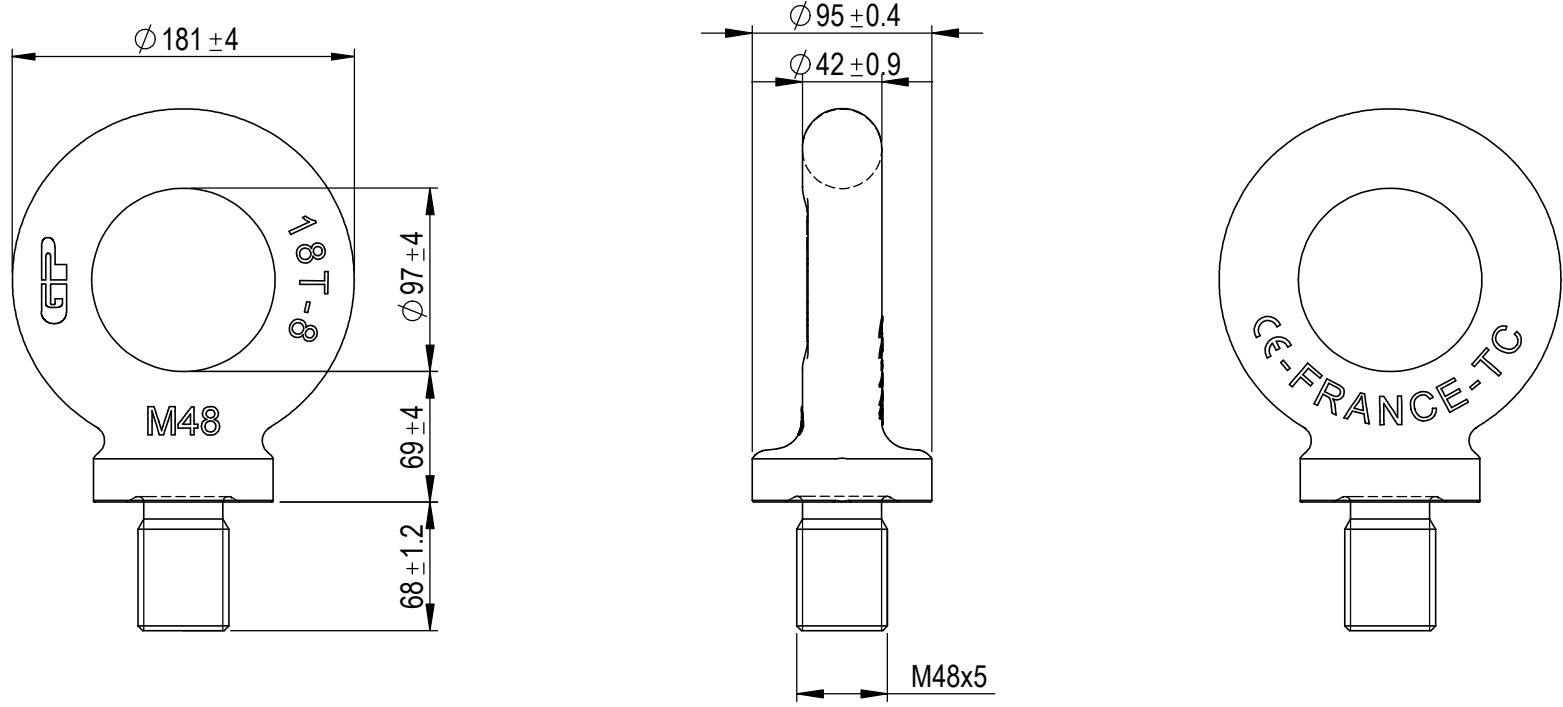

Green Pin® Lifting Eye Length As DIN580 GR8  
 Group : ALDIN  
 Part : GPAL48DIN  
 WLL : 18t

0	First Issue	2019-10-15	R.CH
Rev.	Description	Date	Drawn
Copyright by Van Beest B.V. moreover this document is the property of Van Beest B.V. This document or any part of it may neither be made known, copied or multiplied, nor used for any purpose other than that for which it is specifically furnished, without the prior written consent of Van Beest B.V.			
Title Green Pin® Lifting Eye Length As DIN580 GR8		Remark ALDIN GPAL48DIN	

**Green Pin®**

P.O. Box 57, 3360 AB Sliedrecht (The Netherlands)  
 Industrieweg 6, 3361 HJ Sliedrecht  
 Tel. +31(0)184-413300 www.greenpin.com

Format	A4	
Scale	1:4	
Drawing number	7642	Rev.
		0

We reserve the right to make amendments on specifications in this drawing without prior notification.