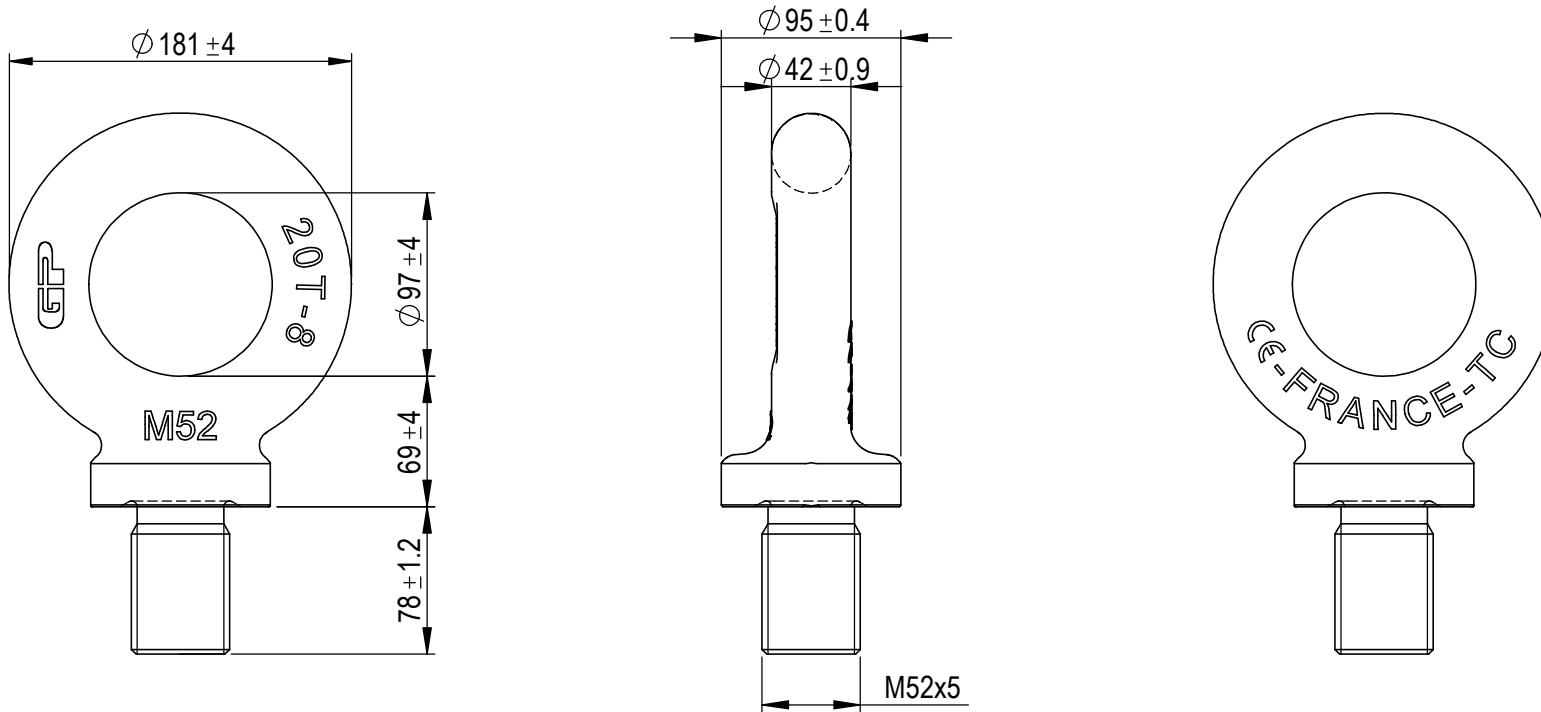

Green Pin® Lifting Eye Length As DIN580 GR8
 Group : ALDIN
 Part : GPAL52DIN
 WLL : 20t

0	First Issue	2019-10-15	R.CH
Rev.	Description	Date	Drawn
Copyright by Van Beest B.V. moreover this document is the property of Van Beest B.V. This document or any part of it may neither be made known, copied or multiplied, nor used for any purpose other than that for which it is specifically furnished, without the prior written consent of Van Beest B.V.			
Title Green Pin® Lifting Eye Length As DIN580 GR8		Remark ALDIN GPAL52DIN	

P.O. Box 57, 3360 AB Sliedrecht (The Netherlands)
 Industrieweg 6, 3361 HJ Sliedrecht
 Tel. +31(0)184-413300 www.greenpin.com

Format	A4	
Scale	1:4	
Drawing number	7643	Rev. 0

We reserve the right to make amendments on specifications in this drawing without prior notification.