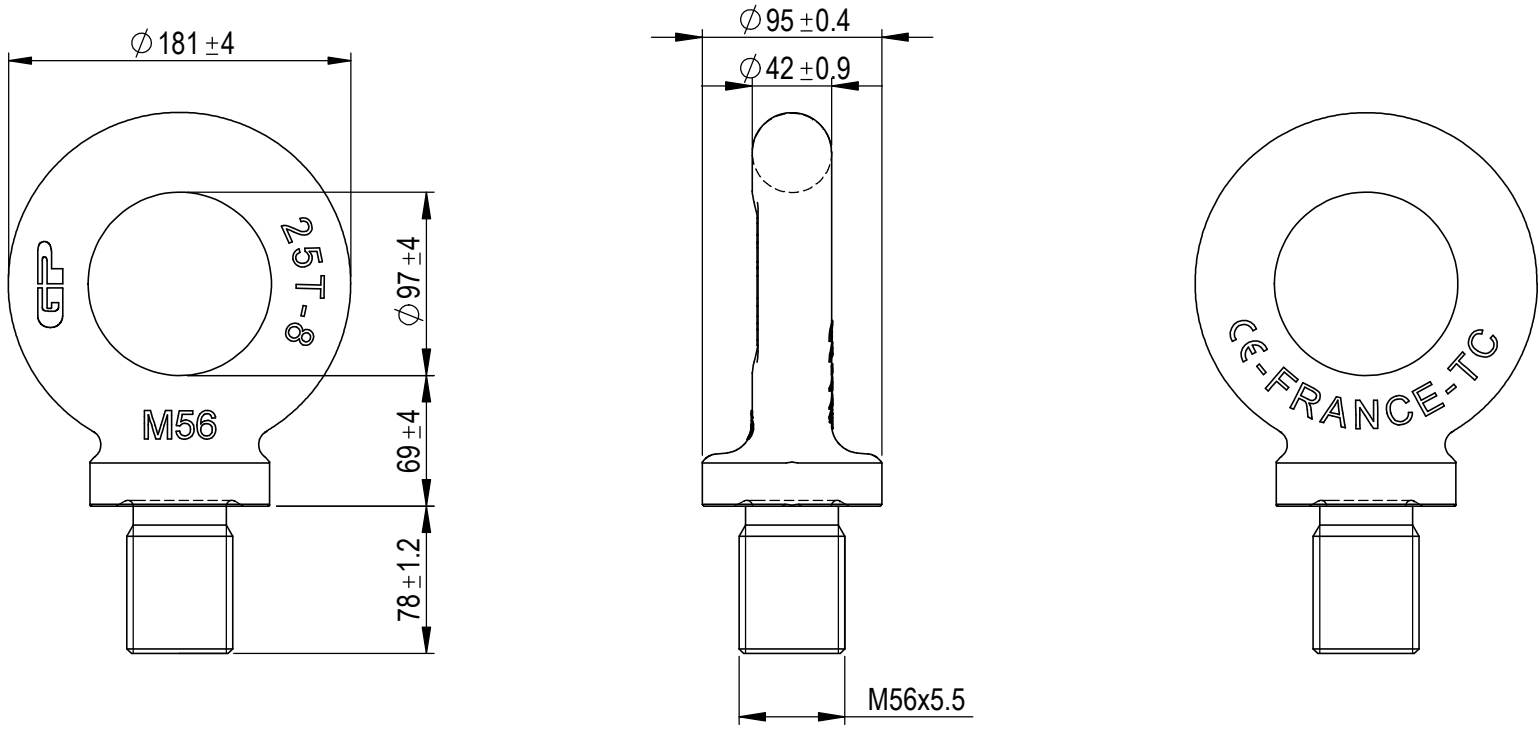

Green Pin® Lifting Eye Length As DIN580 GR8
 Group : ALDIN
 Part : GPAL56DIN
 WLL : 25t

0	First Issue	2019-10-15	R.CH
Rev.	Description	Date	Drawn
Copyright by Van Beest B.V. moreover this document is the property of Van Beest B.V. This document or any part of it may neither be made known, copied or multiplied, nor used for any purpose other than that for which it is specifically furnished, without the prior written consent of Van Beest B.V.			
Title Green Pin® Lifting Eye Length As DIN580 GR8		Remark ALDIN GPAL56DIN	

Green Pin®

P.O. Box 57, 3360 AB Sliedrecht (The Netherlands)
 Industrieweg 6, 3361 HJ Sliedrecht
 Tel. +31(0)184-413300 www.greenpin.com

Format	A4	
Scale	1:4	
Drawing number	7644	Rev. 0

We reserve the right to make amendments on specifications in this drawing without prior notification.