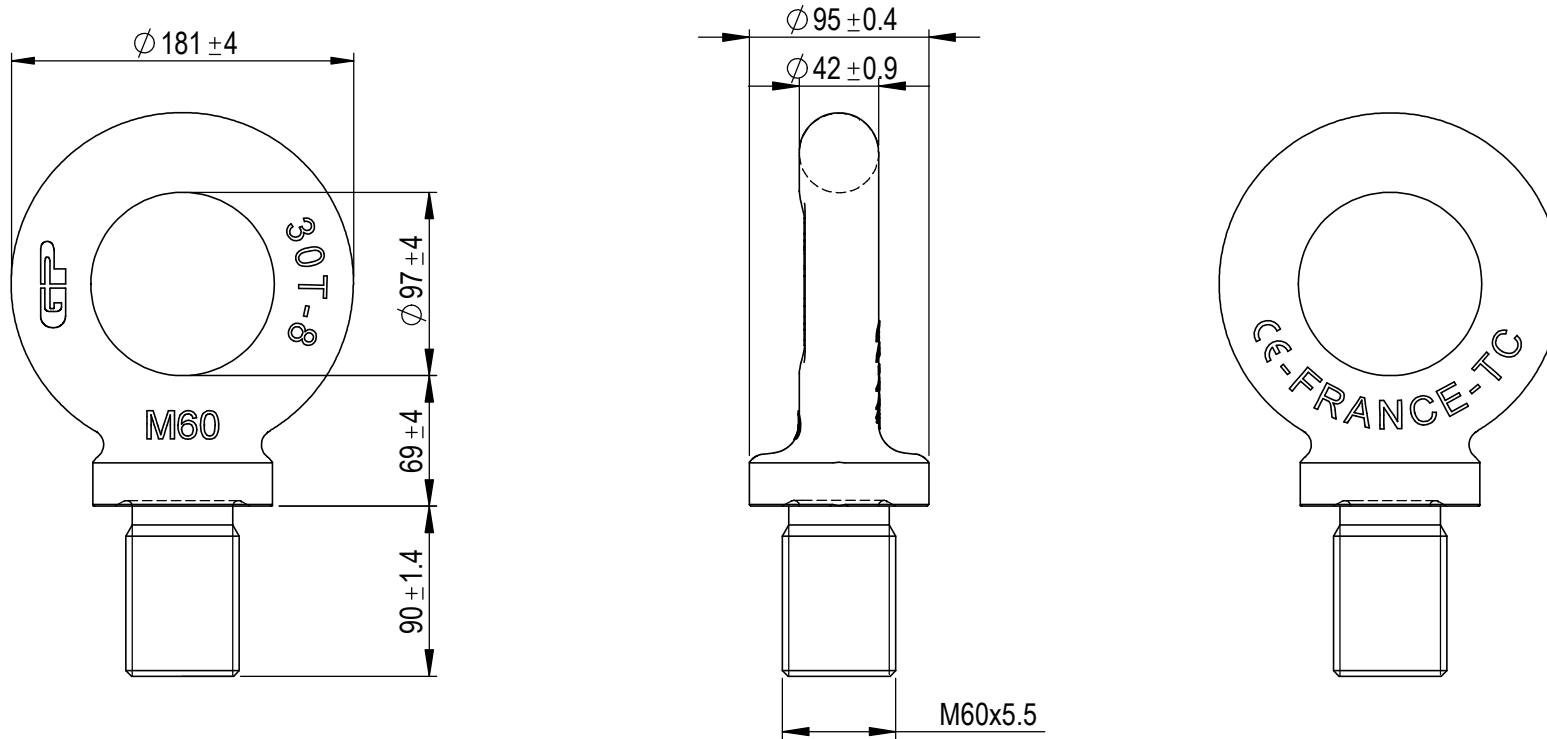

Green Pin® Lifting Eye Length As DIN580 GR8
 Group : ALDIN
 Part : GPAL60DIN
 WLL : 30t

0	First Issue	2019-10-15	R.CH
Rev.	Description	Date	Drawn
Copyright by Van Beest B.V. moreover this document is the property of Van Beest B.V. This document or any part of it may neither be made known, copied or multiplied, nor used for any purpose other than that for which it is specifically furnished, without the prior written consent of Van Beest B.V.			
Title Green Pin® Lifting Eye Length As DIN580 GR8		Remark ALDIN GPAL60DIN	

P.O. Box 57, 3360 AB Sliedrecht (The Netherlands)
 Industrieweg 6, 3361 HJ Sliedrecht
 Tel. +31 (0)184-413300 www.greenpin.com

Format	A4	
Scale	1:4	
Drawing number	7645	Rev.
		0

We reserve the right to make amendments on specifications in this drawing without prior notification.