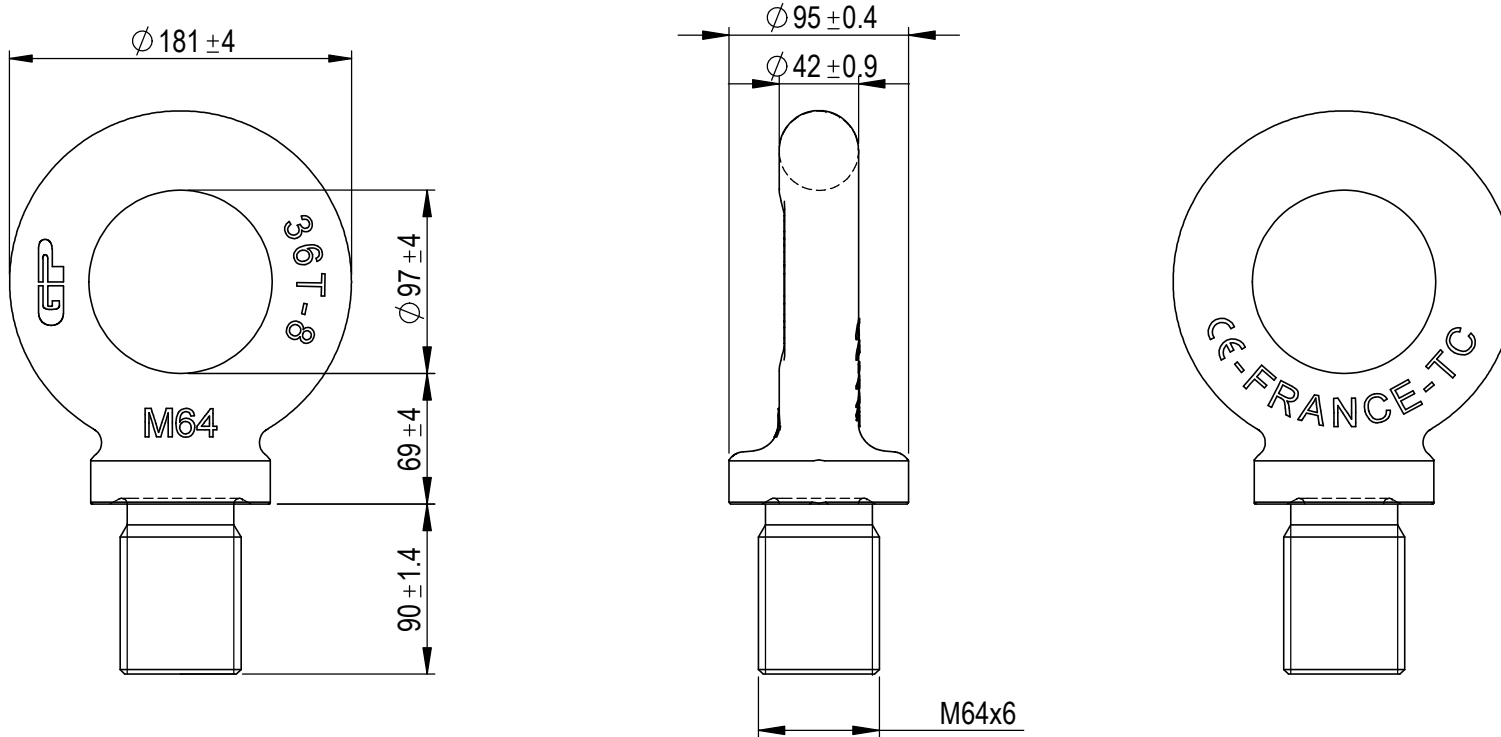

Green Pin® Lifting Eye Length As DIN580 GR8  
 Group : ALDIN  
 Part : GPAL64DIN  
 WLL : 36t

0	First Issue	2019-10-15	R.CH
Rev.	Description	Date	Drawn
Copyright by Van Beest B.V. moreover this document is the property of Van Beest B.V. This document or any part of it may neither be made known, copied or multiplied, nor used for any purpose other than that for which it is specifically furnished, without the prior written consent of Van Beest B.V.			
Title Green Pin® Lifting Eye Length As DIN580 GR8		Remark ALDIN GPAL64DIN	

P.O. Box 57, 3360 AB Sliedrecht (The Netherlands)  
 Industrieweg 6, 3361 HJ Sliedrecht  
 Tel. +31(0)184-413300 www.greenpin.com

Format	A4	
Scale	1:4	
Drawing number	7646	Rev.
		0

We reserve the right to make amendments on specifications in this drawing without prior notification.