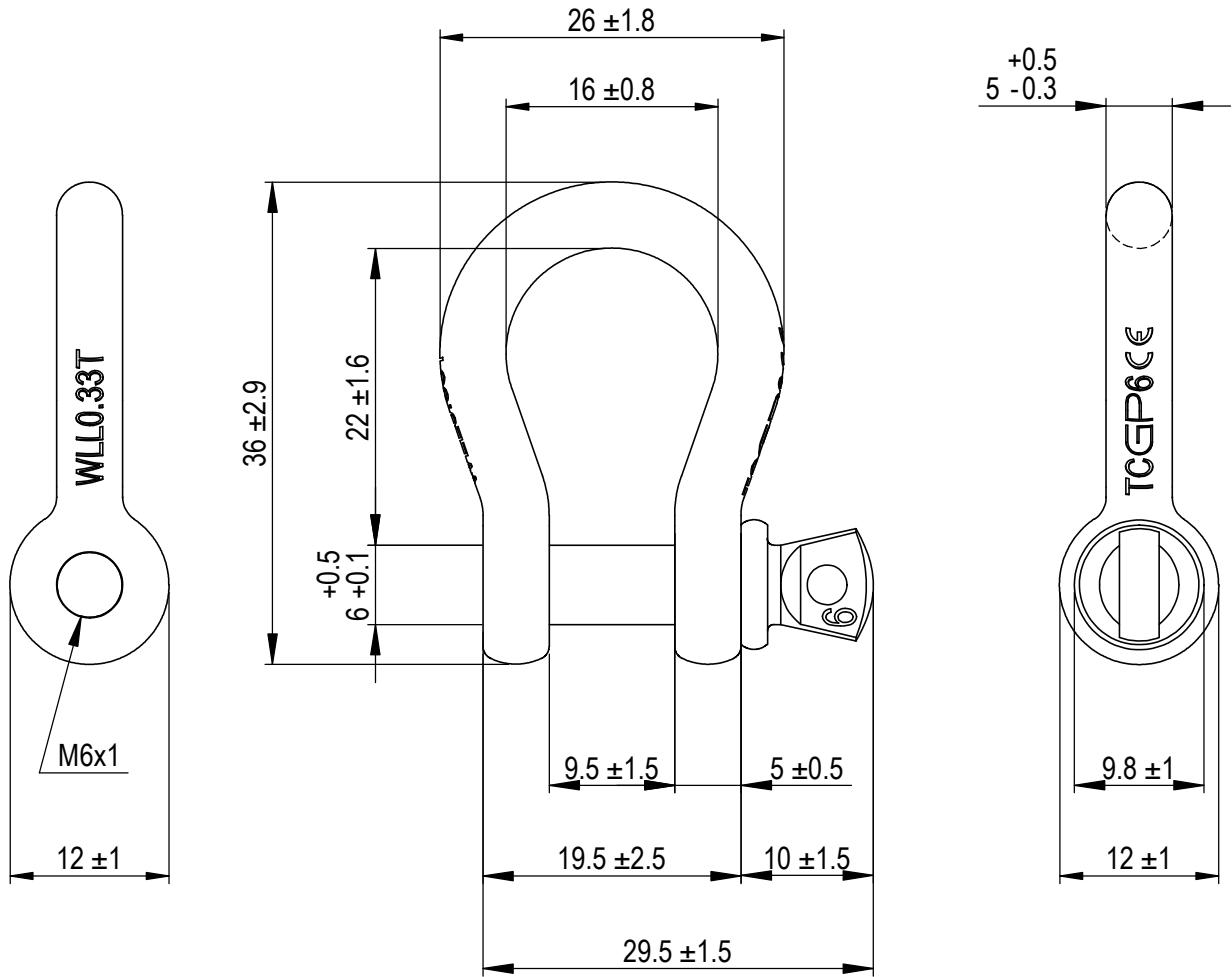

Green Pin® Theatre Shackle SC
 Group : G-4161T
 Part : GPBHBB05
 WLL : 0.33 t

We reserve the right to make amendments on specifications in this drawing without prior notification.

Rev.	Description	Date	Drawn
0	First Issue	2024/10/30	DL

P.O. Box 57, 3360 AB Sliedrecht (The Netherlands)
 Industrieweg 6, 3361 HJ Sliedrecht
 Tel. +31(0)184-413300 www.greenpin.com

Format	A4	
Scale	1.75:1	
Drawing number		Rev.
5260		O

Title **Green Pin® Theatre Shackle SC**
 Matte black bow shackle with screw collar pin