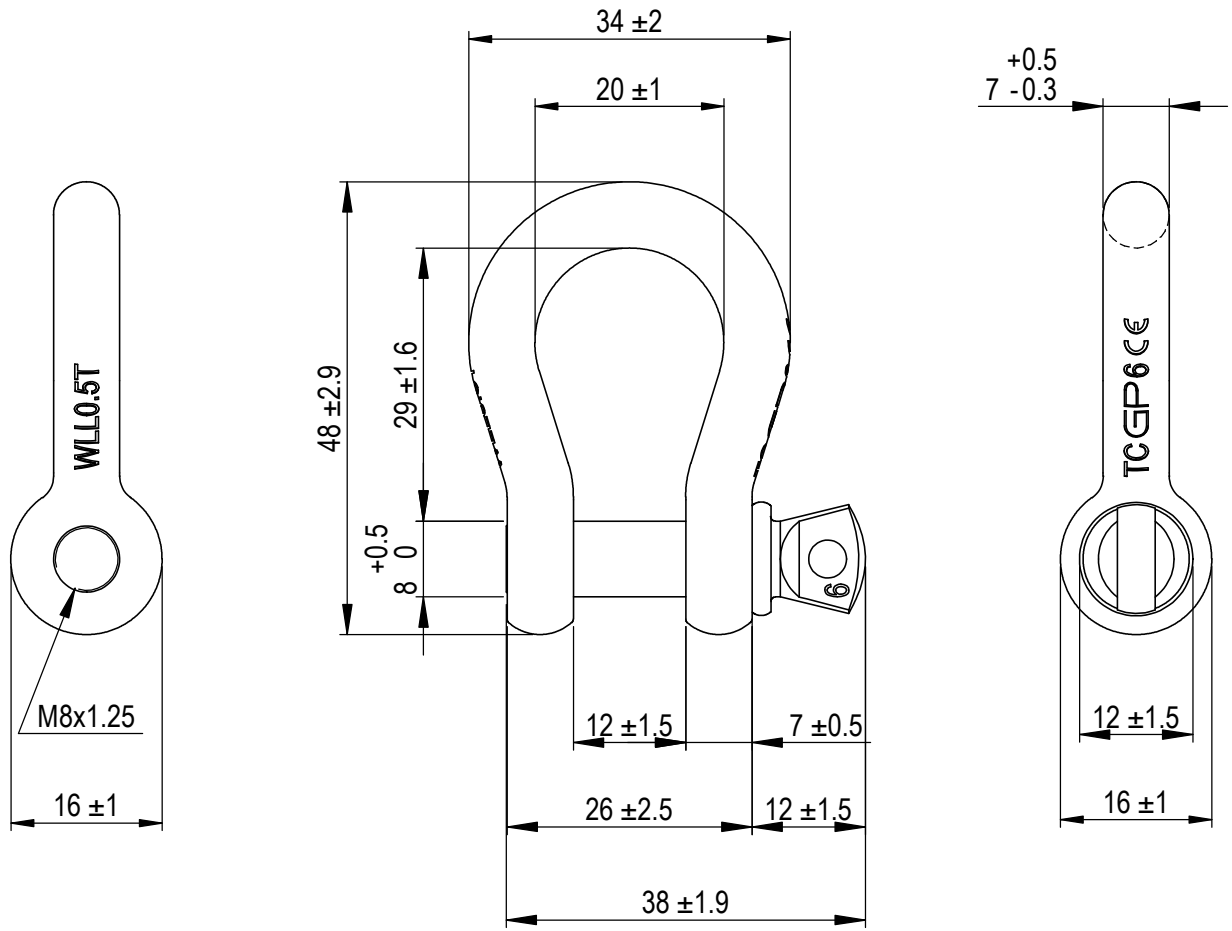

Green Pin® Theatre Shackle SC
 Group : G-4161T
 Part : GPBHBB06
 WLL : 0.5 t

We reserve the right to make amendments on specifications in this drawing without prior notification.

Rev.	Description	Date	Drawn
0	First Issue	2024/10/30	DL

P.O. Box 57, 3360 AB Sliedrecht (The Netherlands)
 Industrieweg 6, 3361 HJ Sliedrecht
 Tel. +31(0)184-413300 www.greenpin.com

Format	A4		
Scale	1.25:1		
Drawing number	5261	Rev.	O

Title **Green Pin® Theatre Shackle SC**
 Matte black bow shackle with screw collar pin