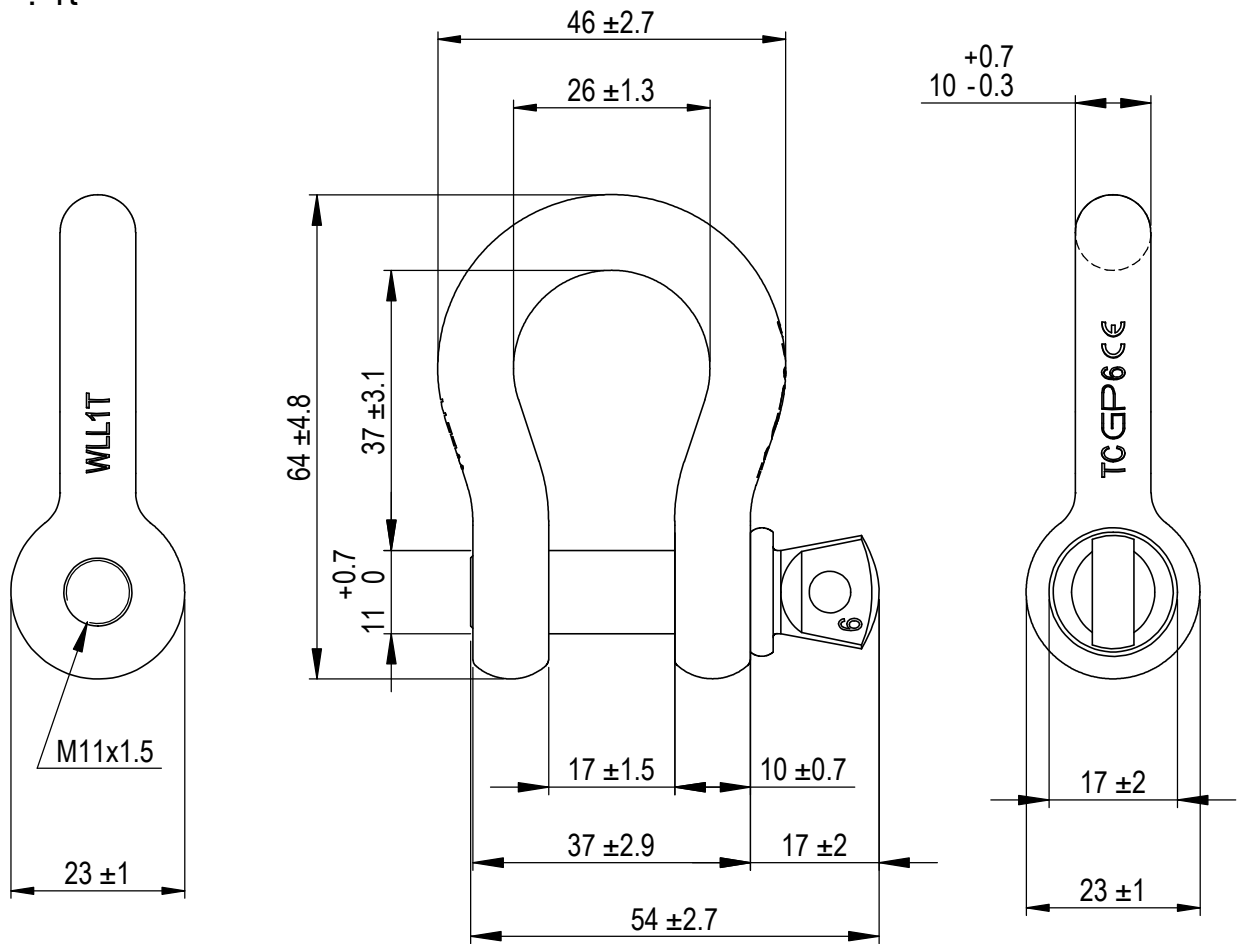

Green Pin® Theatre Shackle SC
 Group : G-4161T
 Part : GPBHBB10
 WLL : 1t

We reserve the right to make amendments on specifications in this drawing without prior notification.

Rev.	Description	Date	Drawn
0	First Issue	2024/10/30	DL

Green Pin®
 P.O. Box 57, 3360 AB Sliedrecht (The Netherlands)
 Industrieweg 6, 3361 HJ Sliedrecht
 Tel. +31(0)184-413300 www.greenpin.com

Title Green Pin® Theatre Shackle SC		Remark G-4161T GPBHBB10		Format A4	
Matte black bow shackle with screw collar pin				Scale 1:1	
				Drawing number 5263	Rev. O