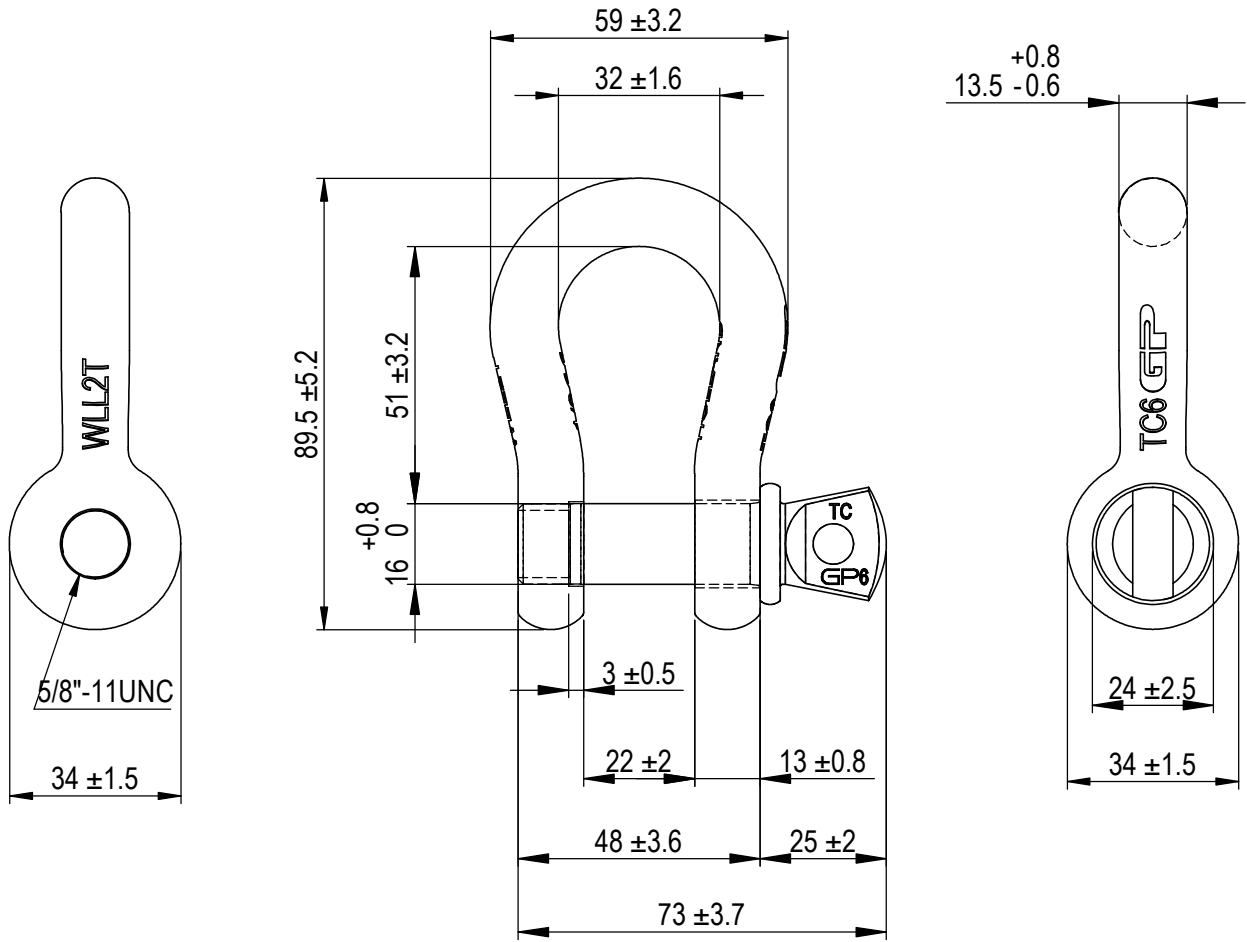

Green Pin® Theatre Shackle SC
 Group : G-4161T
 Part : GPBHBB13
 WLL : 2 t

We reserve the right to make amendments on specifications in this drawing without prior notification.

Rev.	Description	Date	Drawn
0	First Issue	2024/10/30	DL

P.O. Box 57, 3360 AB Sliedrecht (The Netherlands)
 Industrieweg 6, 3361 HJ Sliedrecht
 Tel. +31(0)184-413300 www.greenpin.com

Format	A4	
Scale	1:1.5	
Drawing number		Rev.
5265		O

Title **Green Pin® Theatre Shackle SC**
 Matte black bow shackle with screw collar pin