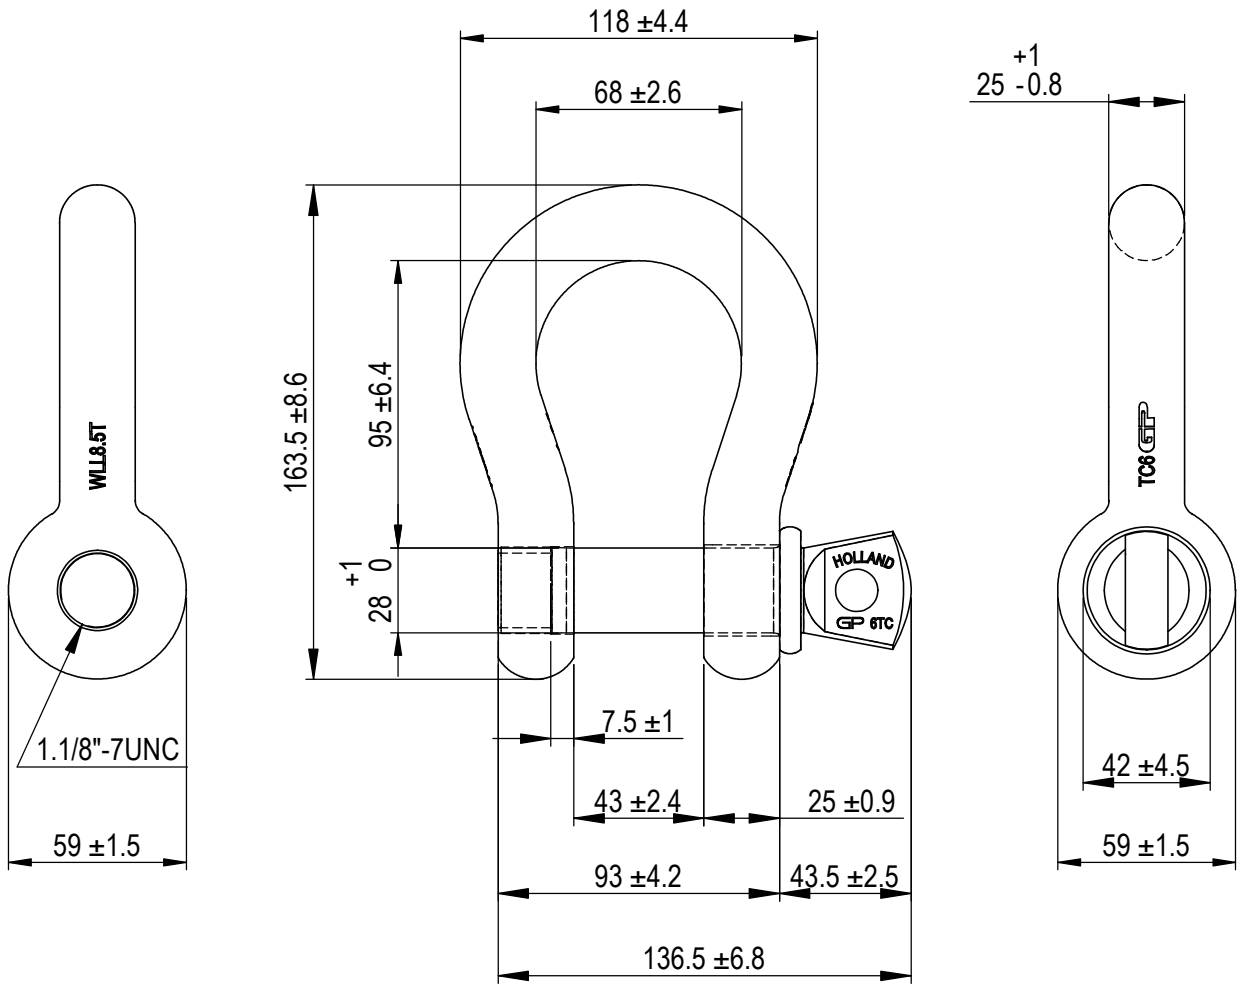

Green Pin® Theatre Shackle SC
 Group : G-4161T
 Part : GPBHBB25
 WLL : 8.5 t

We reserve the right to make amendments on specifications in this drawing without prior notification.

Rev.	Description	Date	Drawn
0	First Issue	2024/10/30	DL

Green Pin®
 P.O. Box 57, 3360 AB Sliedrecht (The Netherlands)
 Industrieweg 6, 3361 HJ Sliedrecht
 Tel. +31(0)184-413300 www.greenpin.com

Title Green Pin® Theatre Shackle SC		Remark G-4161T GPBHBB25		Format A4	 
Matte black bow shackle with screw collar pin				Scale 1:2.5	
				Drawing number 5269	Rev. 0