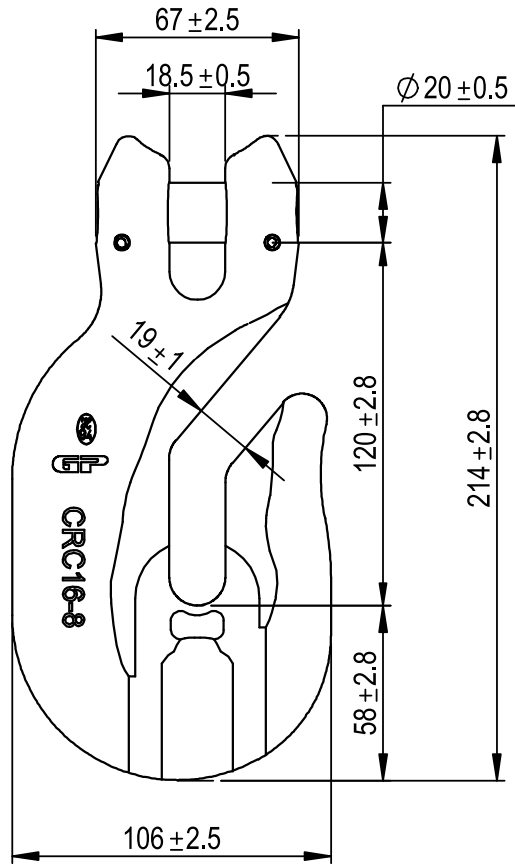

Green Pin® Grab Hook CL EN1677-1 GR8

Group : CRC

Part : GPCRC16

WLL : 8.2t

Rev.	Description	Date	Drawn
A	Product update	2022-6-10	R.CH
0	First Issue	2019-11-15	R.CH

Copyright by Van Beest B.V. moreover this document is the property of Van Beest B.V. This document or any part of it may neither be made known, copied or multiplied, nor used for any purpose other than that for which it is specifically furnished, without the prior written consent of Van Beest B.V.

Title Green Pin® Grab Hook CL EN1677-1 GR8

Remark
CRC
GPCRC16

P.O. Box 57, 3360 AB Sliedrecht (The Netherlands)
Industrieweg 6, 3361 HJ Sliedrecht
Tel. +31(0)184-413300 www.greenpin.com

Format A4

Scale 1:2.5

Drawing number
7254

Rev.
A

We reserve the right to make amendments on specifications in this drawing without prior notification.