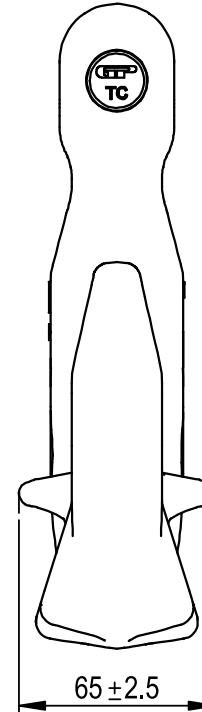

Green Pin® Grab Hook CL EN1677-1 GR8

Group : CRC

Part : GPCRC16

WLL : 8.2t

Rev.	Description	Date	Drawn
A	Product update	2022-6-10	R.CH
0	First Issue	2019-11-15	R.CH

Copyright by Van Beest B.V. moreover this document is the property of Van Beest B.V. This document or any part of it may neither be made known, copied or multiplied, nor used for any purpose other than that for which it is specifically furnished, without the prior written consent of Van Beest B.V.

Title Green Pin® Grab Hook CL EN1677-1 GR8

Remark
CRC
GPCRC16

P.O. Box 57, 3360 AB Sliedrecht (The Netherlands)
Industrieweg 6, 3361 HJ Sliedrecht
Tel. +31(0)184-413300 www.greenpin.com

Format A4

Scale 1:2.5