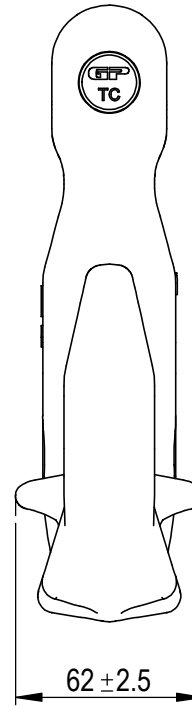

Green Pin® Grab Hook CL EN1677-1 GR8  
 Group : CRC  
 Part : GPCRC16  
 WLL : 8.2t

0	First Issue	2019-11-15	R.CH
Rev.	Description	Date	Drawn
Copyright by Van Beest B.V. moreover this document is the property of Van Beest B.V. This document or any part of it may neither be made known, copied or multiplied, nor used for any purpose other than that for which it is specifically furnished, without the prior written consent of Van Beest B.V.			
Title Green Pin® Grab Hook CL EN1677-1 GR8		Remark CRC GPCRC16	

P.O. Box 57, 3360 AB Sliedrecht (The Netherlands)  
 Industrieweg 6, 3361 HJ Sliedrecht  
 Tel. +31(0)184-413300 www.greenpin.com

Format	A4	
Scale	1:2.5	
Drawing number		Rev.
7254		0

We reserve the right to make amendments on specifications in this drawing without prior notification.