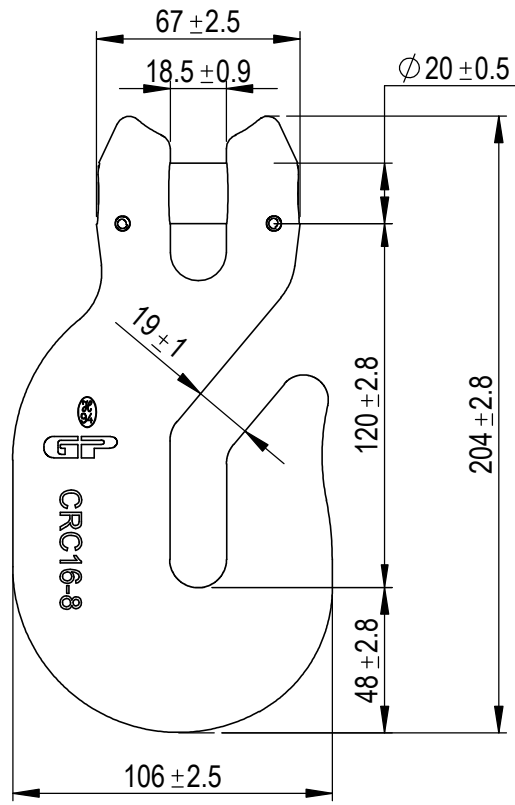

Green Pin® Grab Hook CL EN1677-1 GR8  
 Group : CRC  
 Part : GPCRC16  
 WLL : 8.2t

0	First Issue	2019-11-15	R.CH
Rev.	Description	Date	Drawn
Copyright by Van Beest B.V. moreover this document is the property of Van Beest B.V. This document or any part of it may neither be made known, copied or multiplied, nor used for any purpose other than that for which it is specifically furnished, without the prior written consent of Van Beest B.V.			
Title Green Pin® Grab Hook CL EN1677-1 GR8		Remark CRC GPCRC16	

P.O. Box 57, 3360 AB Sliedrecht (The Netherlands)  
 Industrieweg 6, 3361 HJ Sliedrecht  
 Tel. +31(0)184-413300 www.greenpin.com

Format	A4	
Scale	1:2.5	
Drawing number		Rev.
7254		0

We reserve the right to make amendments on specifications in this drawing without prior notification.