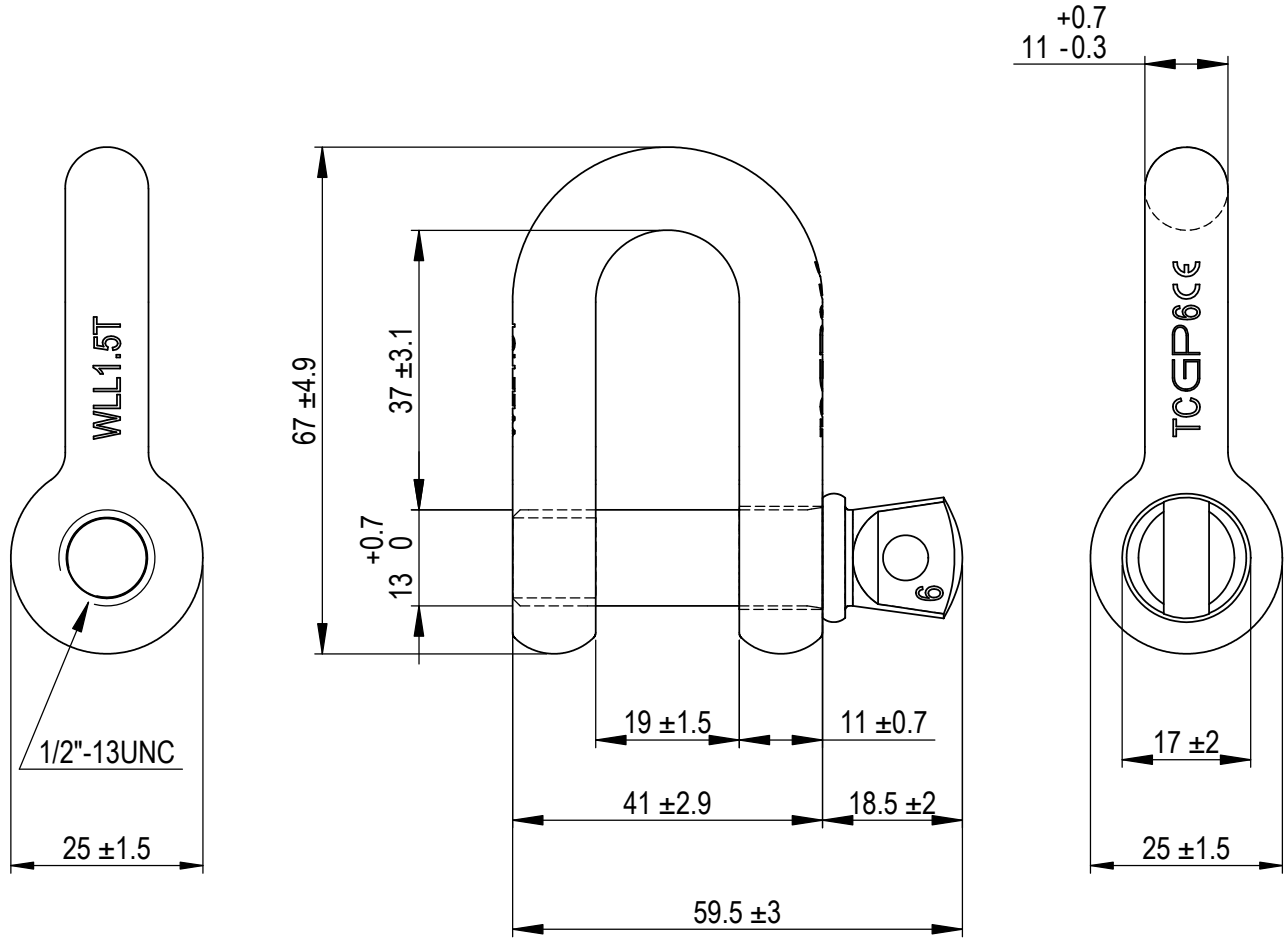

Green Pin® Dee Shackle SC  
 Group : G-4151  
 Part : GPGDBB11  
 WLL : 1.5t

We reserve the right to make amendments on specifications in this drawing without prior notification.

Rev.	Description	Date	Drawn
A	Drawing updated	2022-1-1	DL
0	First Issue	31-07-09	H.T.

**Green Pin®**  
 P.O. Box 57, 3360 AB Sliedrecht (The Netherlands)  
 Industrieweg 6, 3361 HJ Sliedrecht  
 Tel. +31(0)184-413300 www.greenpin.com

Title **Green Pin® Dee Shackle SC**  
 Standard dee shackle with screw collar pin

Remark  
 G-4151  
 GPGDBB11

Format	A4	 
Scale	1:1	
Drawing number		Rev.
5079		A