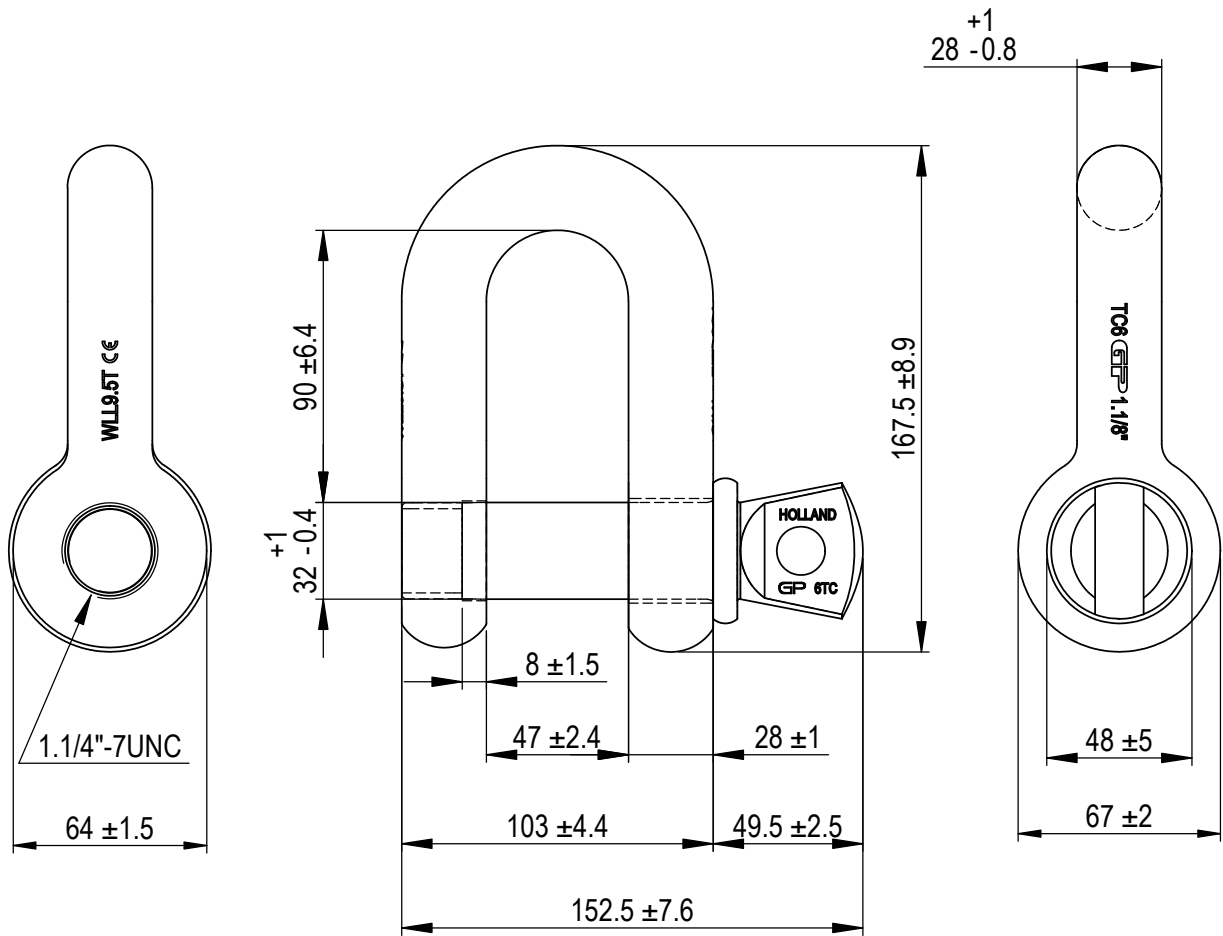

Green Pin® Dee Shackle SC  
 Group : G-4151  
 Part : GPGDBB28  
 WLL : 9.5t

We reserve the right to make amendments on specifications in this drawing without prior notification.

Rev.	Description	Date	Drawn
B	Drawing updated	2022-1-1	DL
A	Chamber in eye	13-10-11	H.T.
0	First Issue	31-07-09	H.T.

P.O. Box 57, 3360 AB Sliedrecht (The Netherlands)  
 Industrieweg 6, 3361 HJ Sliedrecht  
 Tel. +31(0)184-413300 www.greenpin.com

Format	A4	
Scale	1:2.5	
Drawing number		Rev.
5085		B

Title Green Pin® Dee Shackle SC  
 Standard dee shackle with screw collar pin