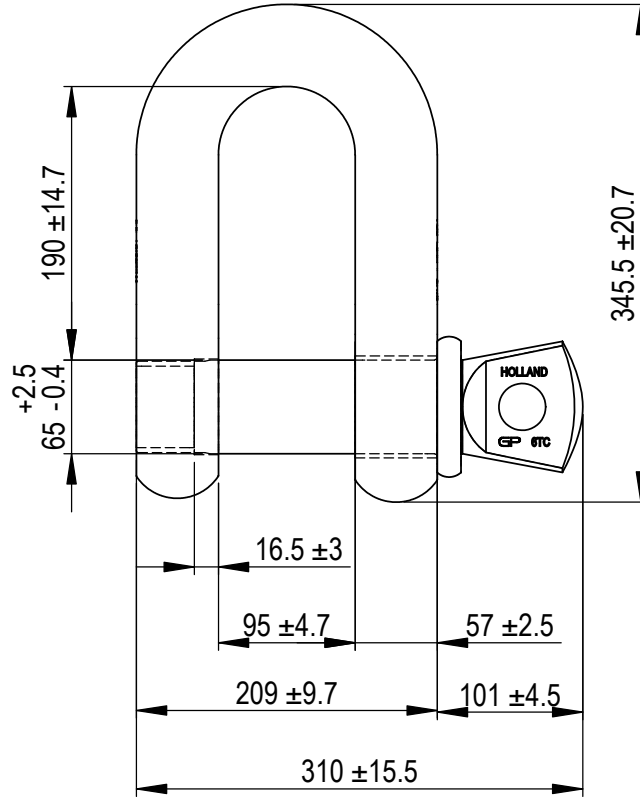

Green Pin® Dee Shackle SC
 Group : G-4151
 Part : GPGDBB57
 WLL : 42.5t

We reserve the right to make amendments on specifications in this drawing without prior notification.

Rev.	Description	Date	Drawn
B	Drawing updated	2022-1-1	DL
A	Chamber in eye	13-10-11	H.T.
0	First Issue	31-07-09	H.T.

Green Pin®
 P.O. Box 57, 3360 AB Sliedrecht (The Netherlands)
 Industrieweg 6, 3361 HJ Sliedrecht
 Tel. +31(0)184-413300 www.greenpin.com

Format	A4		
Scale	1:5.25		
Drawing number		Rev.	
5091		B	

Title **Green Pin® Dee Shackle SC**
 Standard dee shackle with screw collar pin