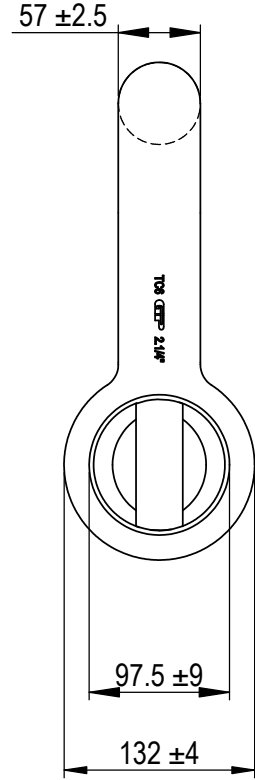

Green Pin® Dee Shackle SC
 Group : G-4151
 Part : GPGDBB57
 WLL : 42.5t

We reserve the right to make amendments on specifications in this drawing without prior notification.

Rev.	Description	Date	Drawn
B	Drawing updated	2022-1-1	DL
A	Chamber in eye	13-10-11	H.T.
0	First Issue	31-07-09	H.T.

Green Pin®
 P.O. Box 57, 3360 AB Sliedrecht (The Netherlands)
 Industrieweg 6, 3361 HJ Sliedrecht
 Tel. +31(0)184-413300 www.greenpin.com

Format	A4		
Scale	1:5.25		
Drawing number		Rev.	
5091		B	

Title **Green Pin® Dee Shackle SC**
 Standard dee shackle with screw collar pin