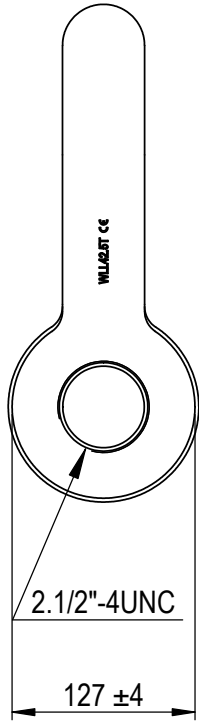

Green Pin® Dee Shackle SC
 Group : G-4151
 Part : GPGDBB57
 WLL : 42.5t

We reserve the right to make amendments on specifications in this drawing without prior notification.

Rev.	Description	Date	Drawn
B	Drawing updated	2022-1-1	DL
A	Chamber in eye	13-10-11	H.T.
0	First Issue	31-07-09	H.T.

Green Pin®
 P.O. Box 57, 3360 AB Sliedrecht (The Netherlands)
 Industrieweg 6, 3361 HJ Sliedrecht
 Tel. +31(0)184-413300 www.greenpin.com

Format	A4		
Scale	1:5.25		
Drawing number		Rev.	
5091		B	

Title **Green Pin® Dee Shackle SC**
 Standard dee shackle with screw collar pin